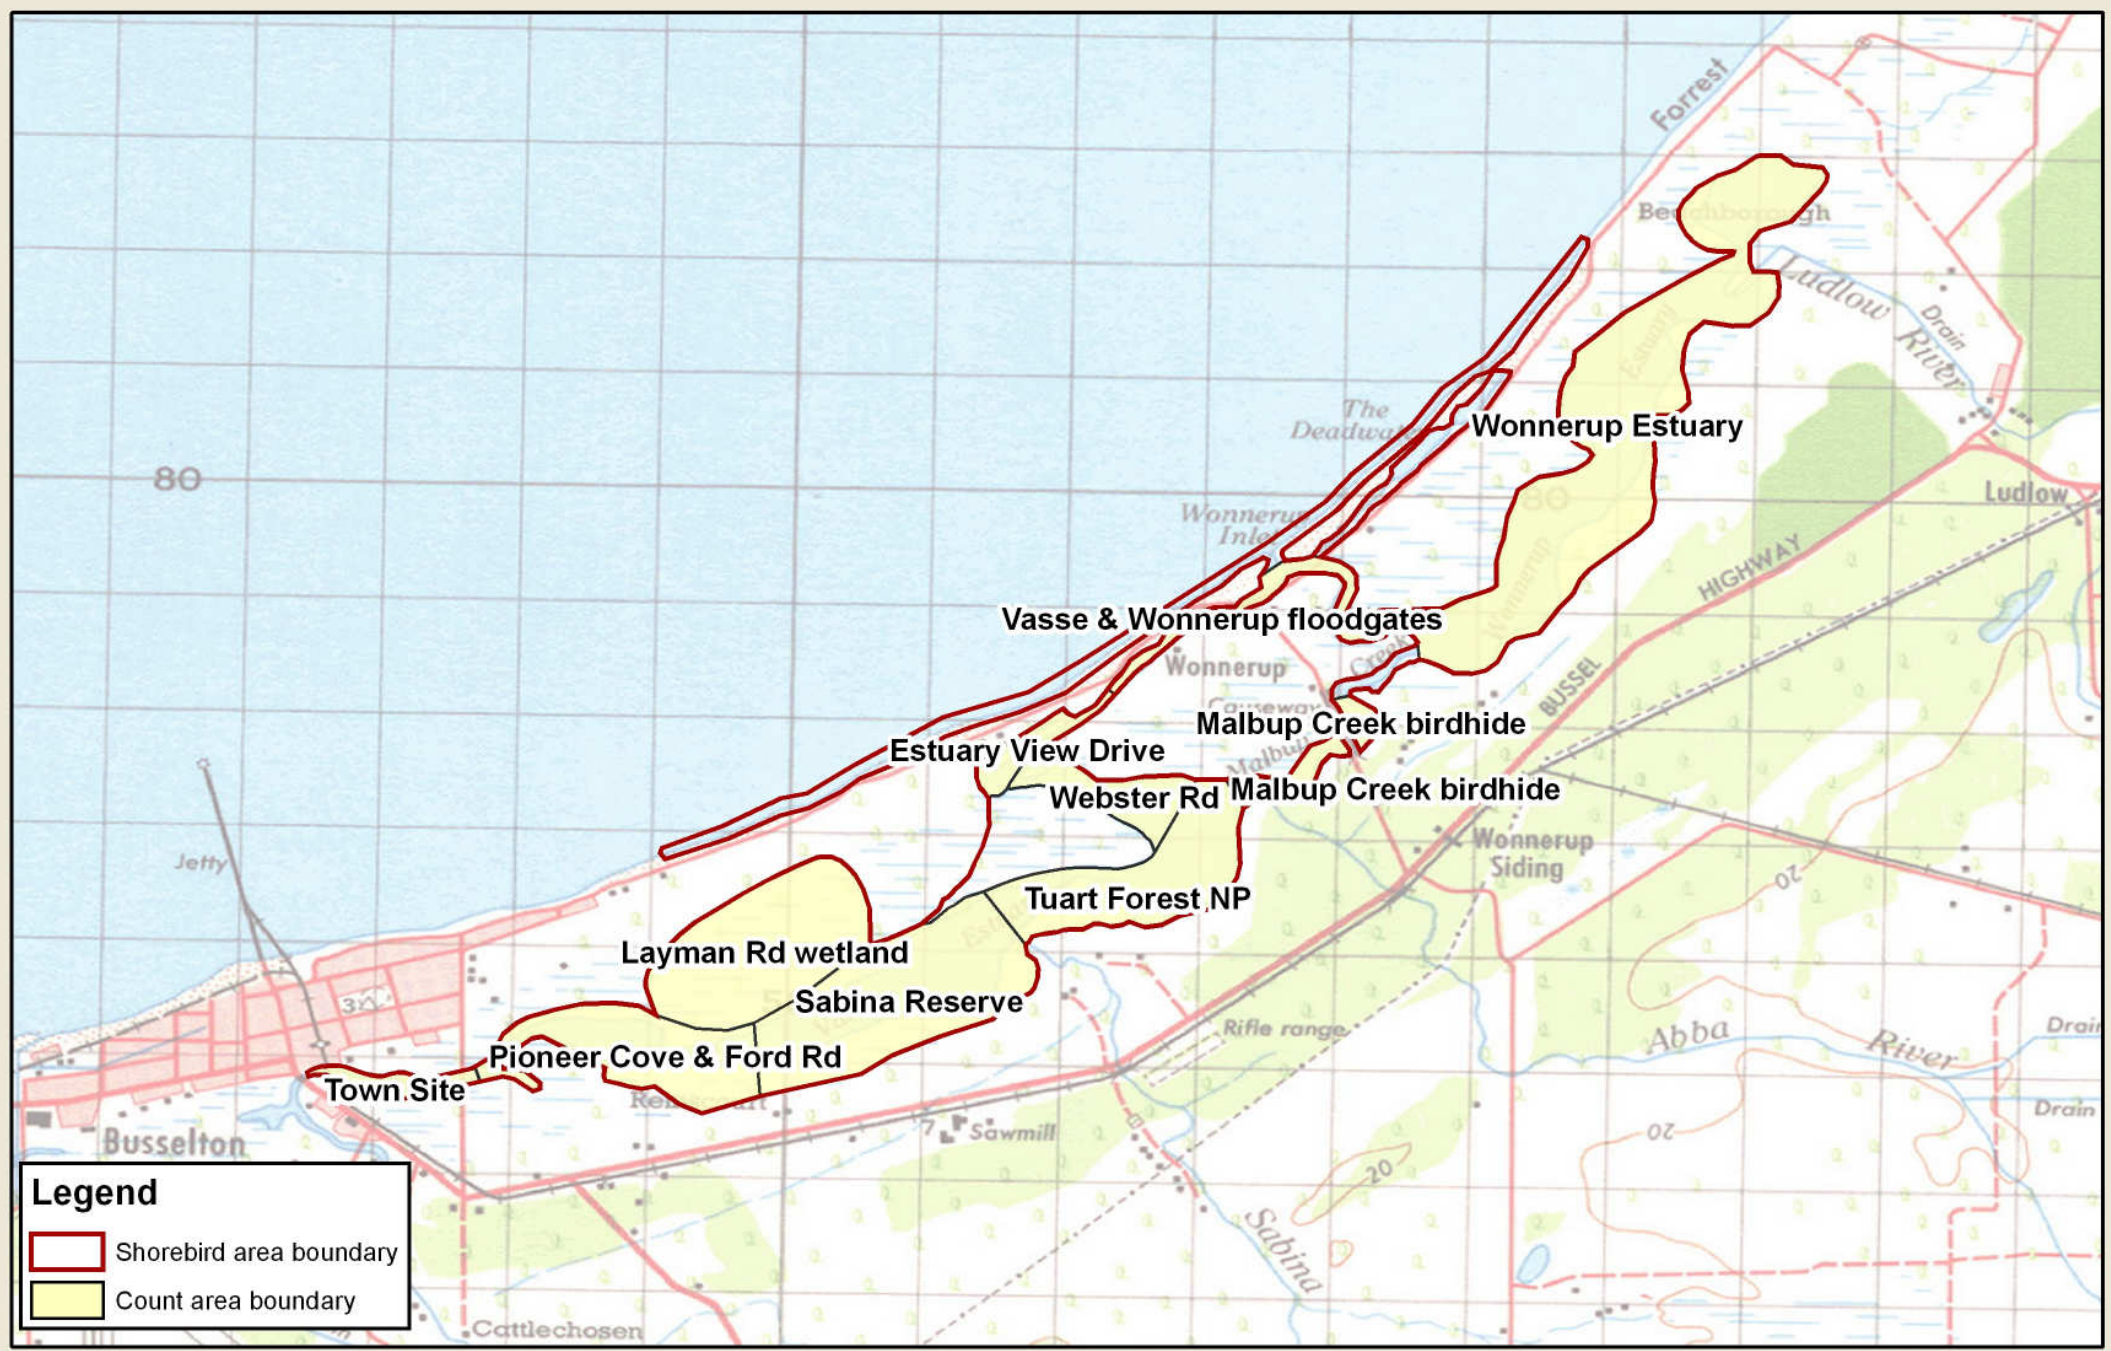

# Count areas within Vasse-Wonnerup Estuary shorebird area

**Legend**

-  Shorebird area boundary
-  Count area boundary