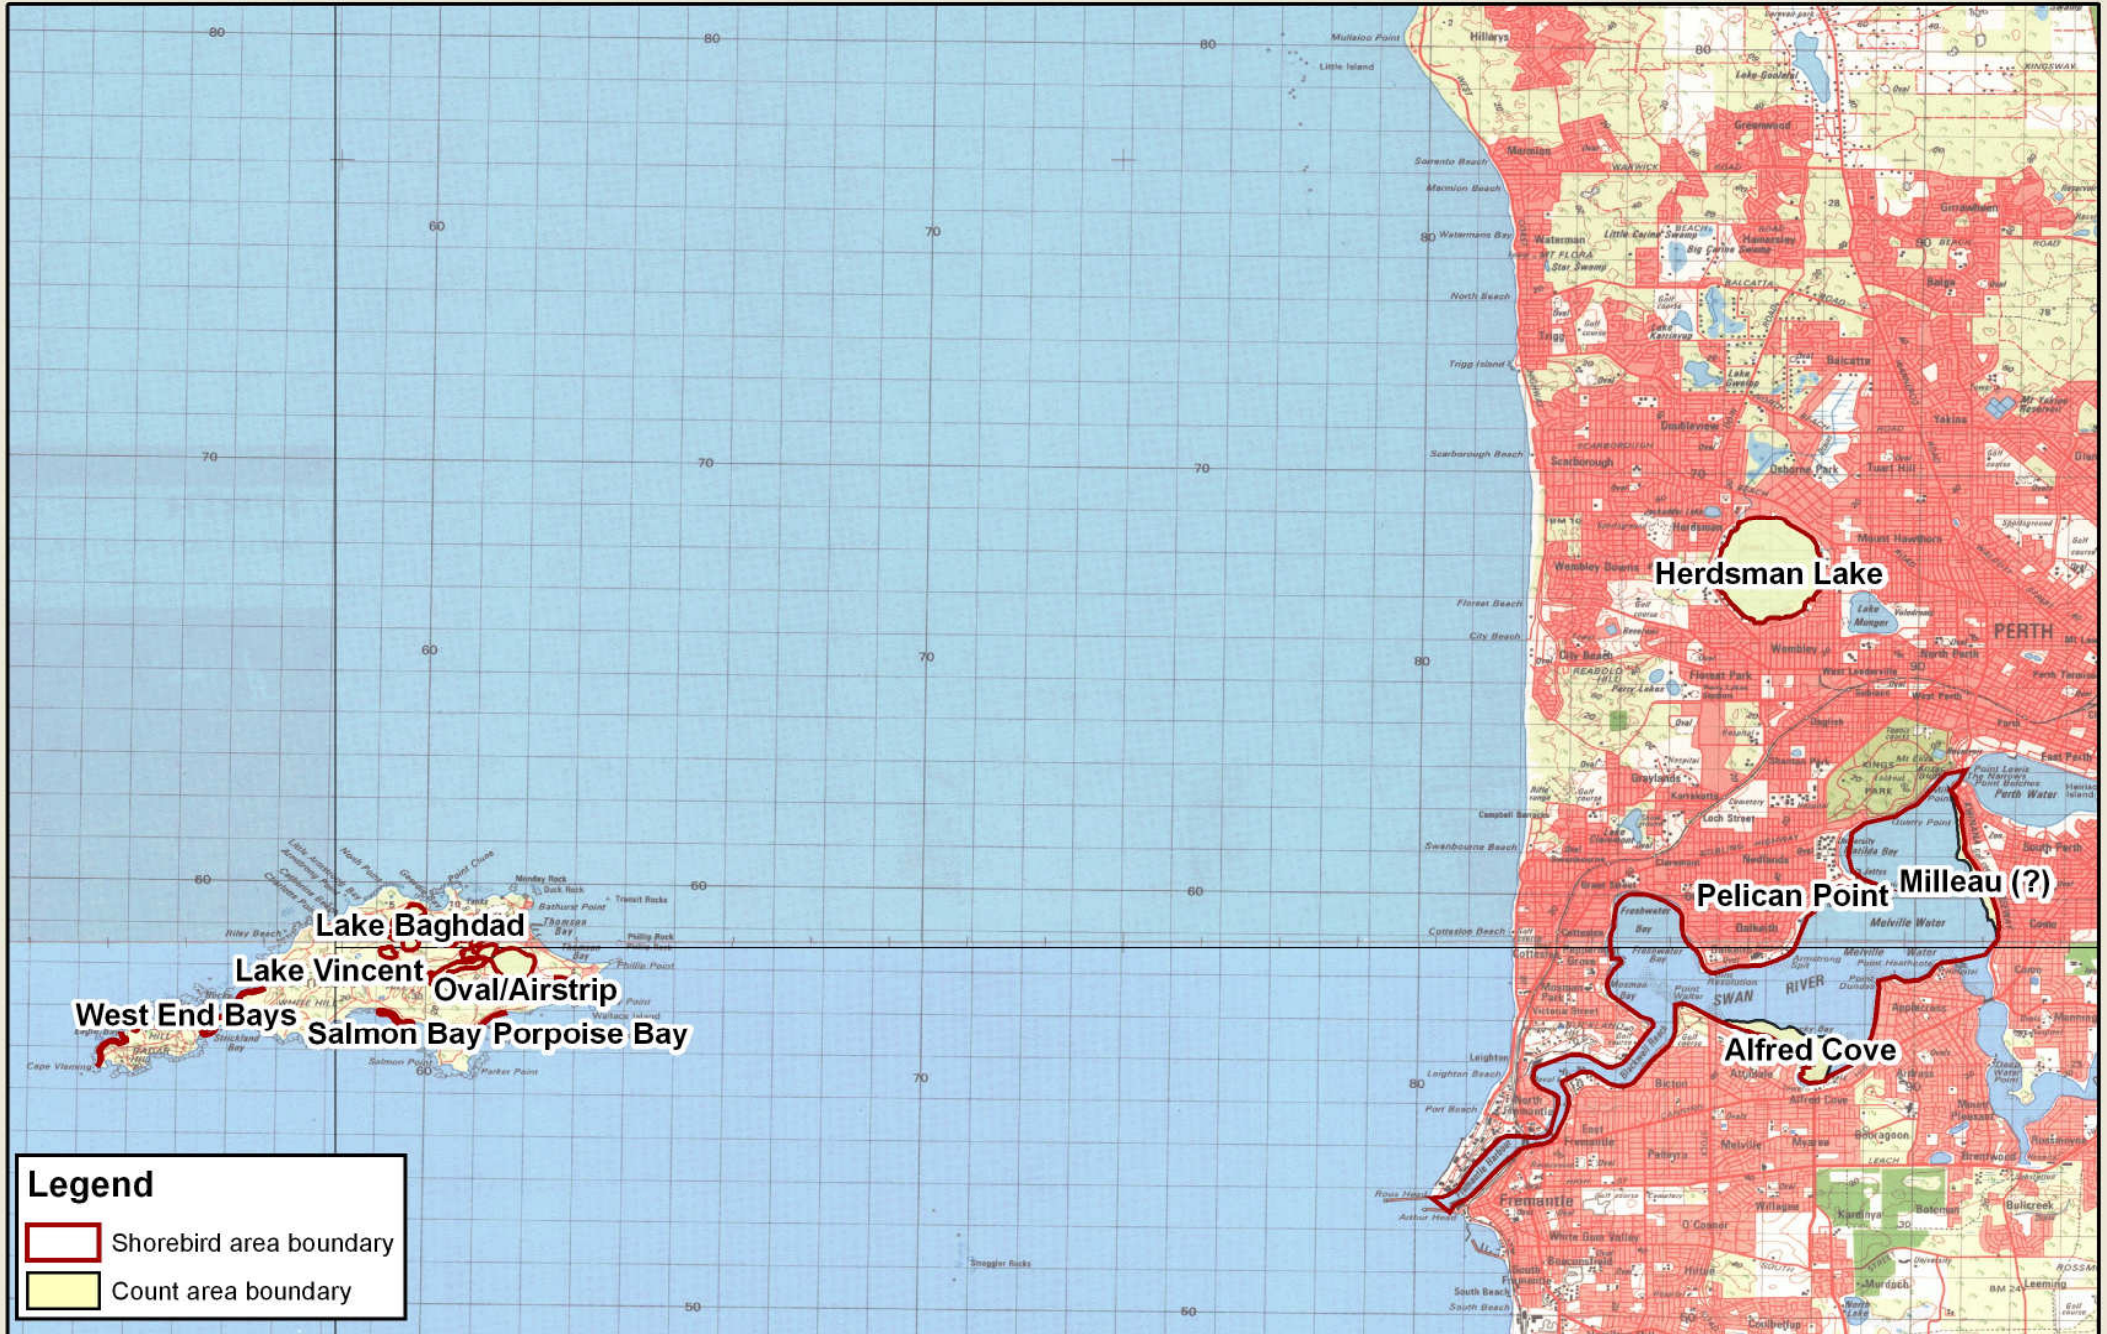

Count areas within Swan River & Rottneest Island shorebird area

Count areas within West End Bays (Rottnest Island) shorebird area

Legend

-  Shorebird area boundary
-  Count area boundary

Count areas within Alfred Cove (Swan River) shorebird area

Count areas within Herdsman Lake (Swan River) shorebird area

Count areas within Salmon Bay (Rottnest Island) shorebird area