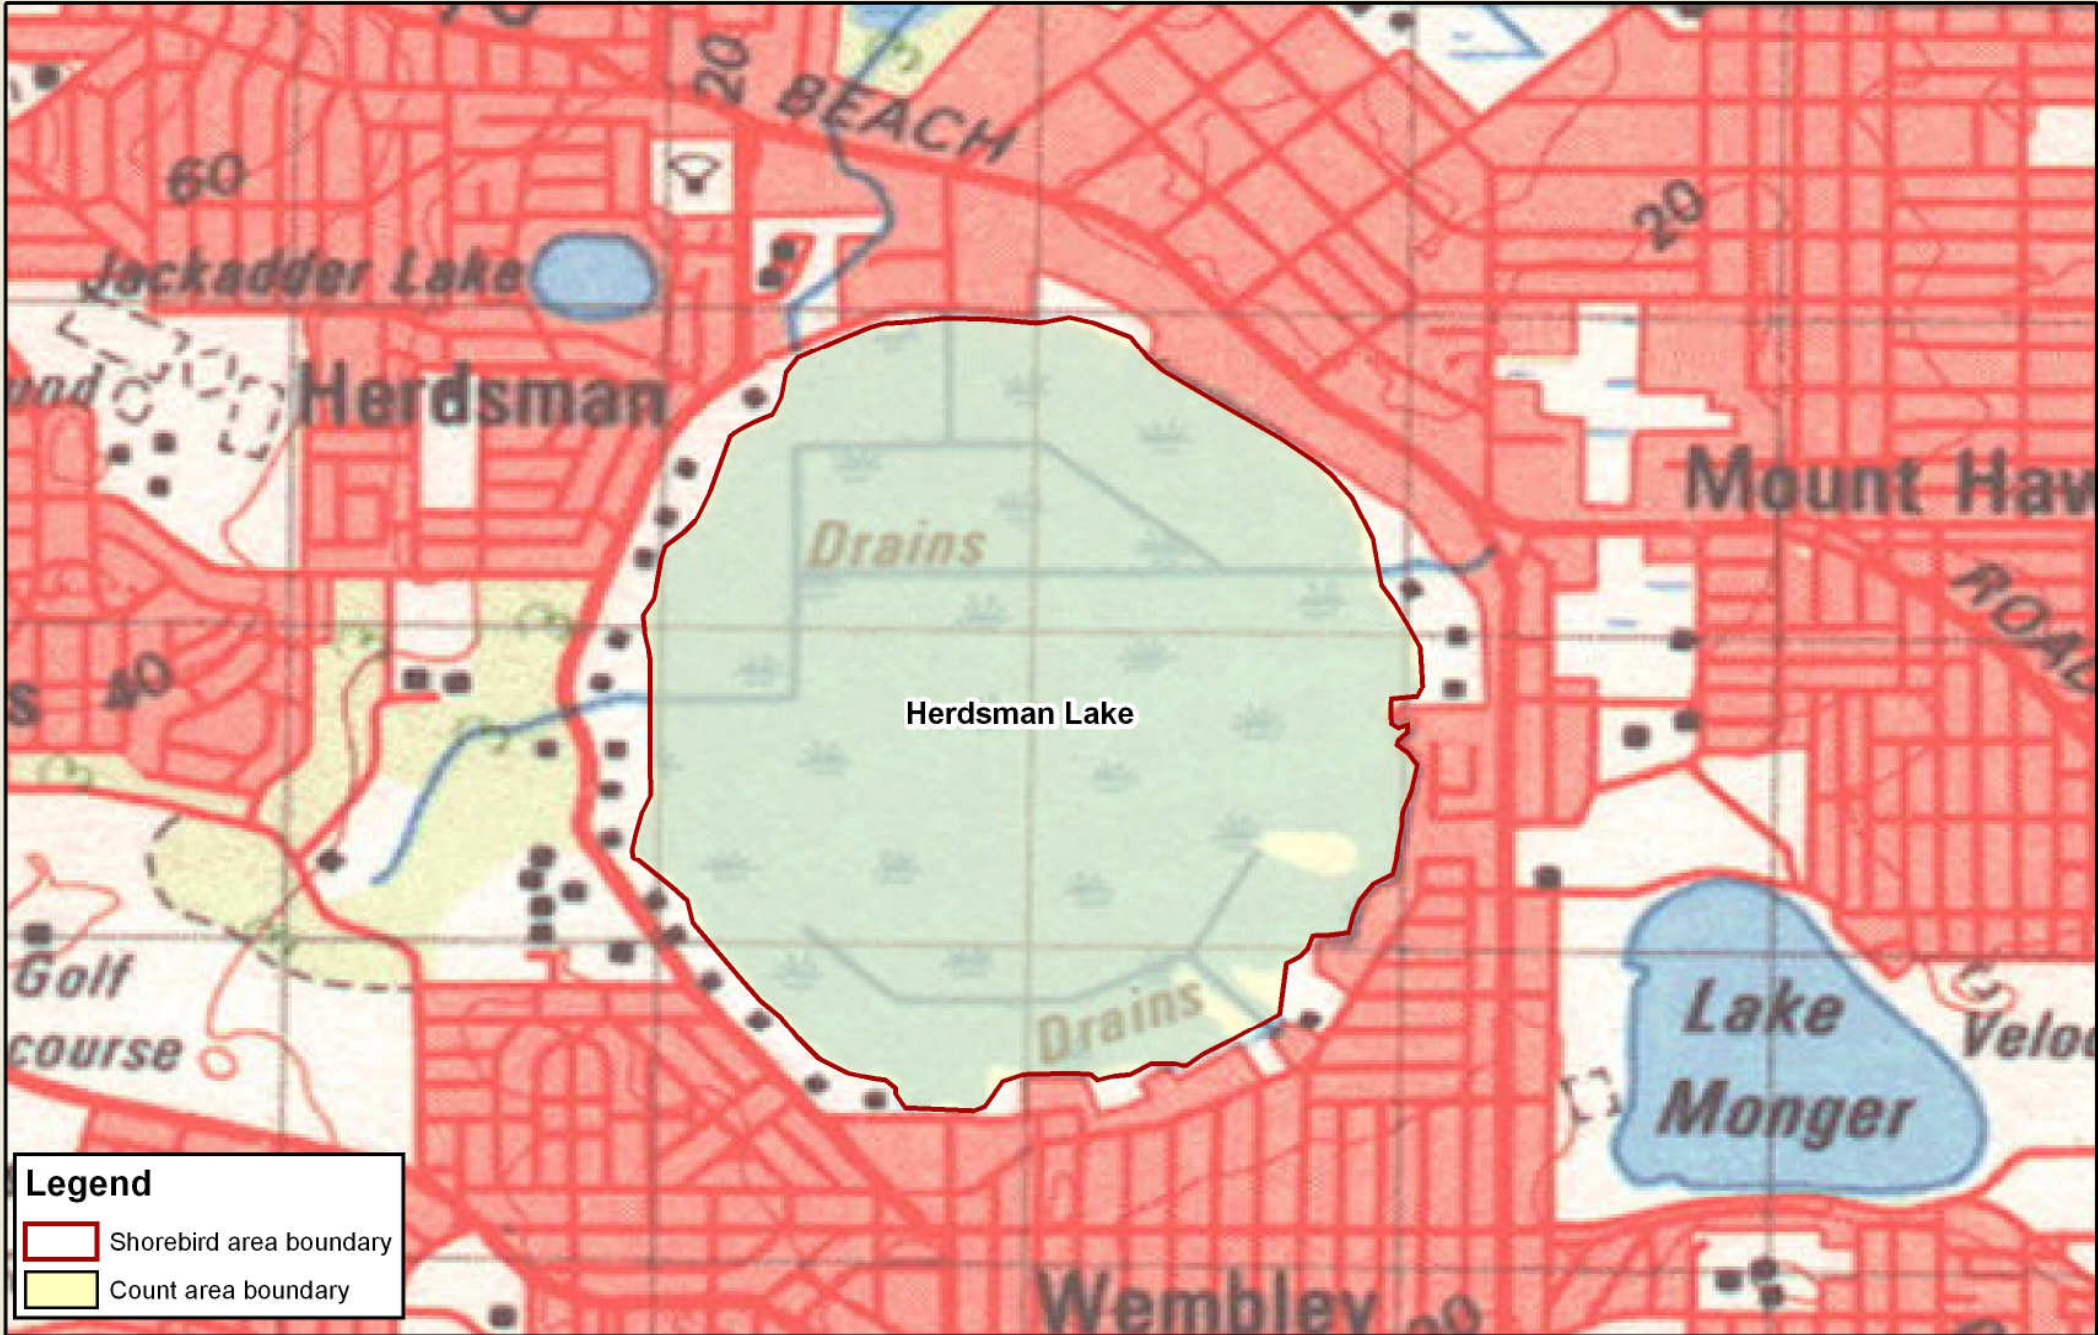

Count areas within Swan River & Rottneest Island shorebird area

Count areas within West End Bays (Rottnest Island) shorebird area

Legend

-  Shorebird area boundary
-  Count area boundary

Count areas within Alfred Cove (Swan River) shorebird area

Count areas within Herdsman Lake (Swan River) shorebird area

Count areas within Salmon Bay (Rottnest Island) shorebird area