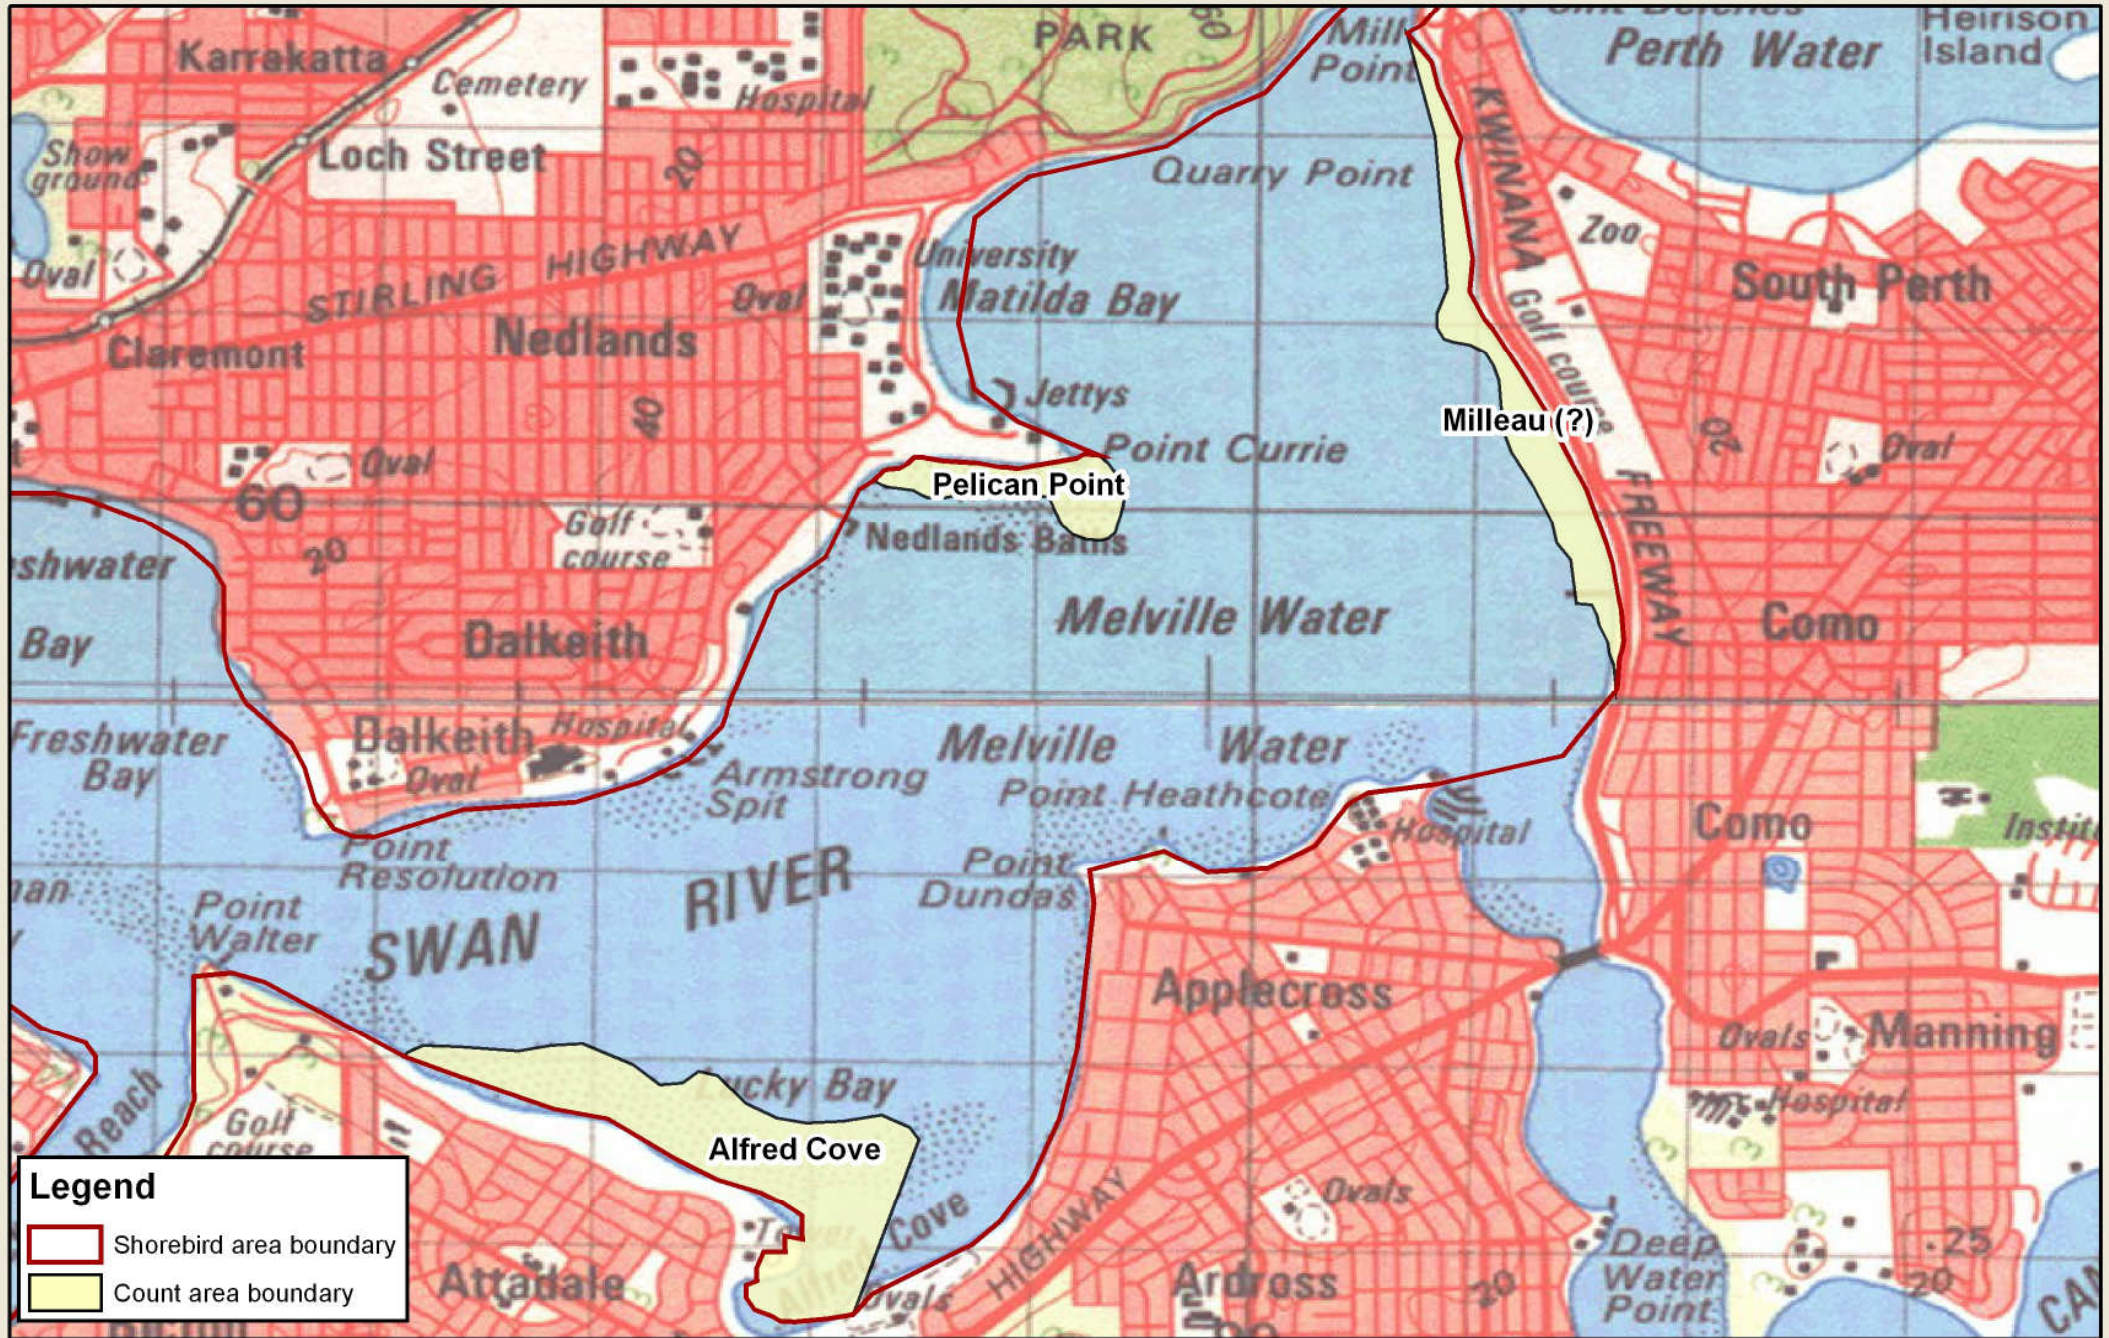

Count areas within Swan River & Rottneest Island shorebird area

Count areas within West End Bays (Rottnest Island) shorebird area

Legend

-  Shorebird area boundary
-  Count area boundary

Count areas within Alfred Cove (Swan River) shorebird area

Count areas within Herdsman Lake (Swan River) shorebird area

Count areas within Salmon Bay (Rottnest Island) shorebird area