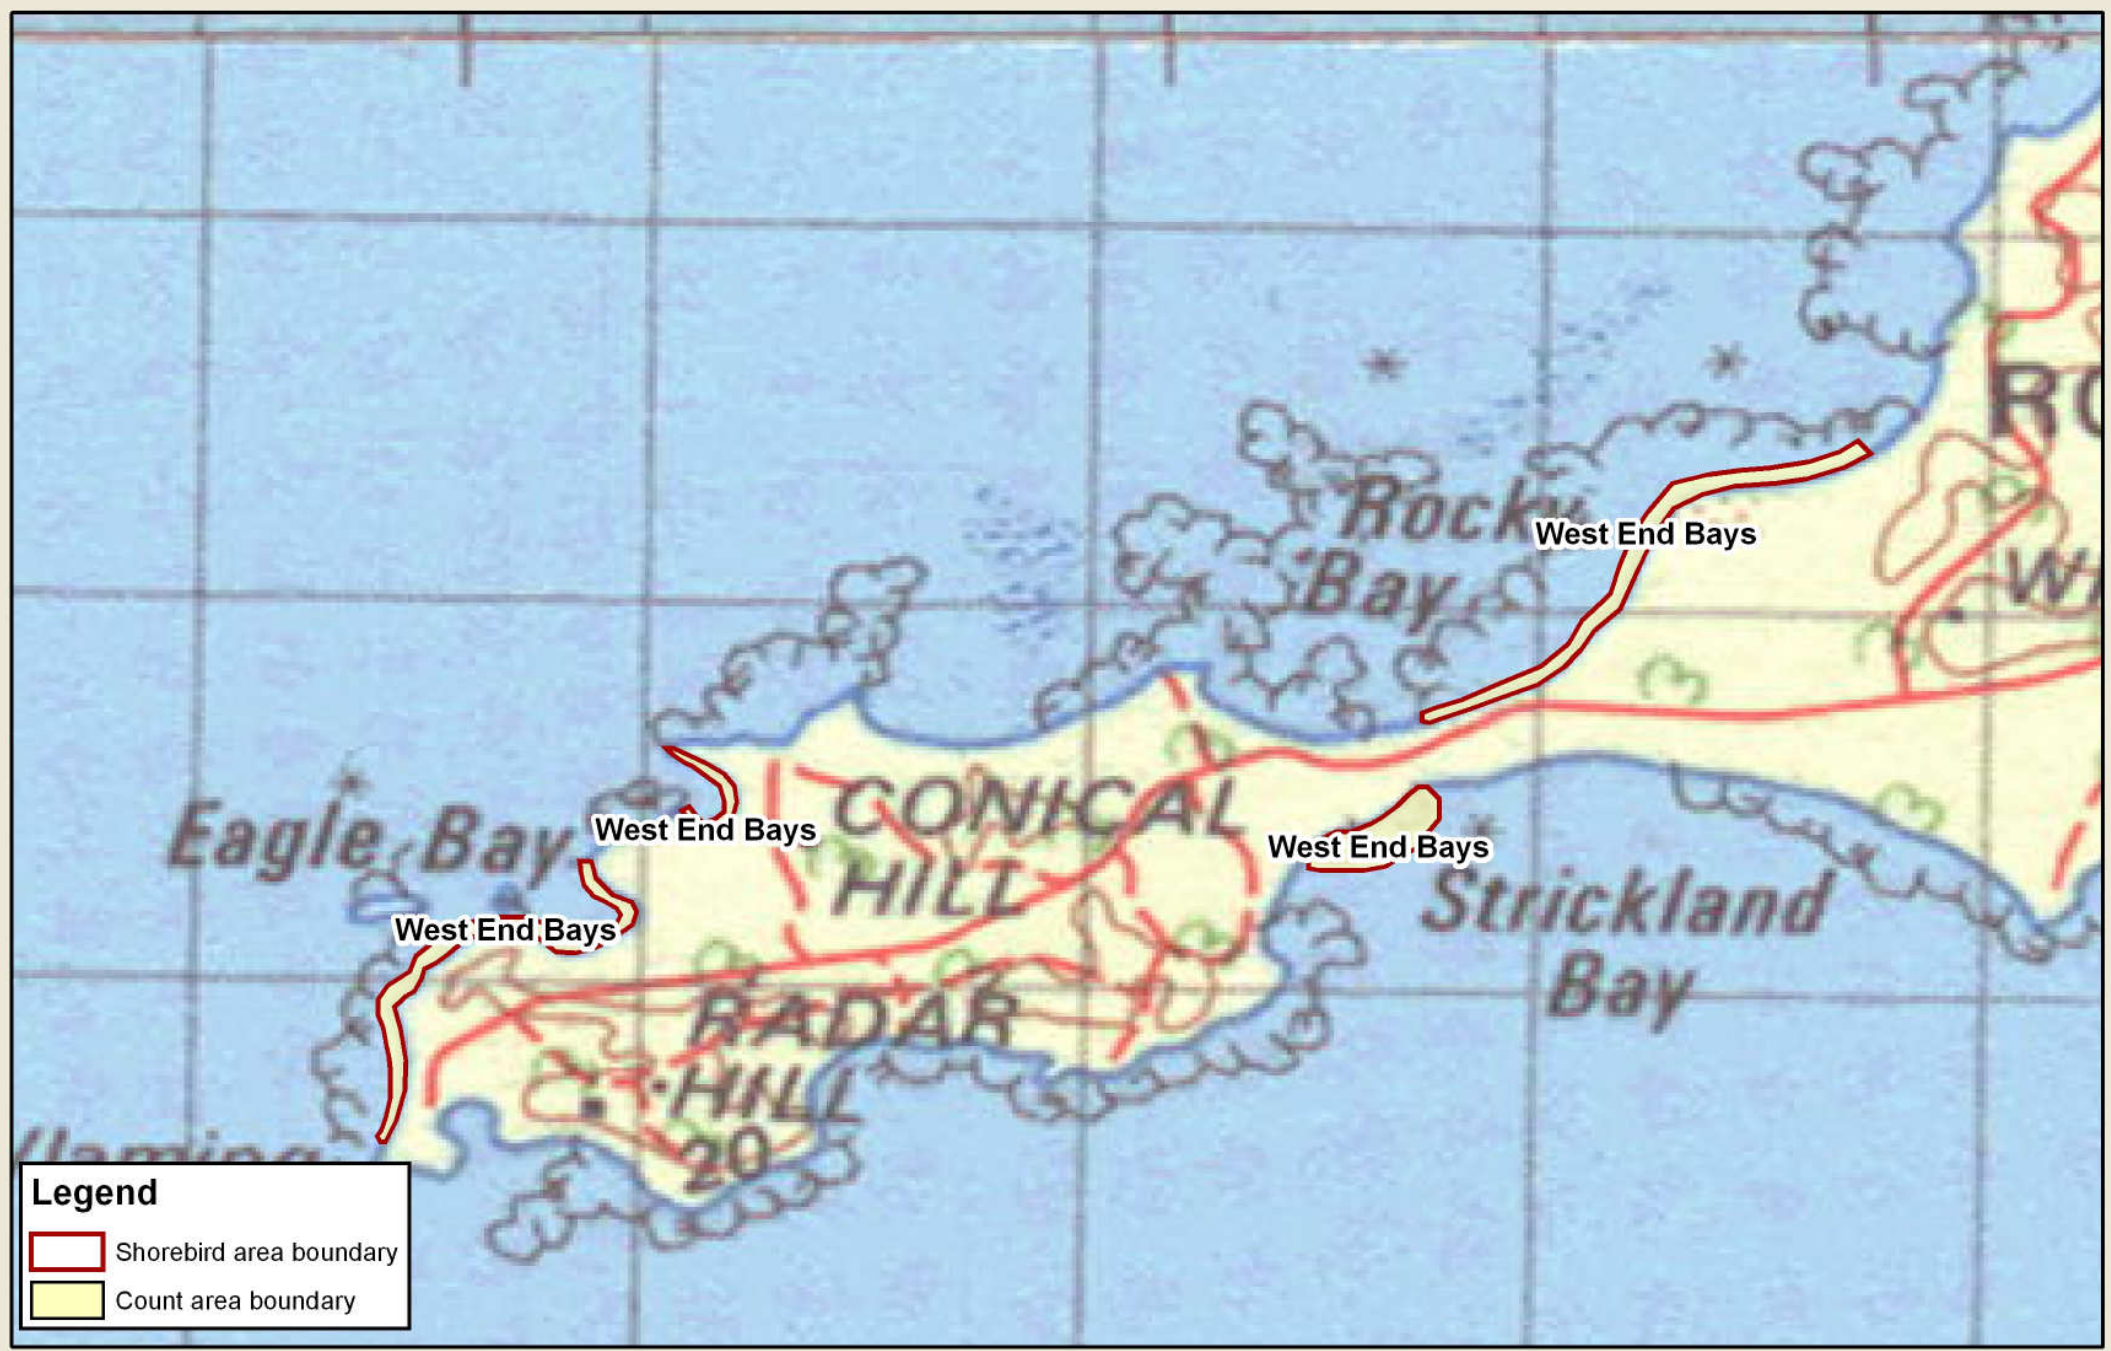

Count areas within Swan River & Rottneest Island shorebird area

Count areas within West End Bays (Rottnest Island) shorebird area

Legend

-  Shorebird area boundary
-  Count area boundary

Count areas within Alfred Cove (Swan River) shorebird area

Count areas within Herdsman Lake (Swan River) shorebird area

Count areas within Salmon Bay (Rottnest Island) shorebird area