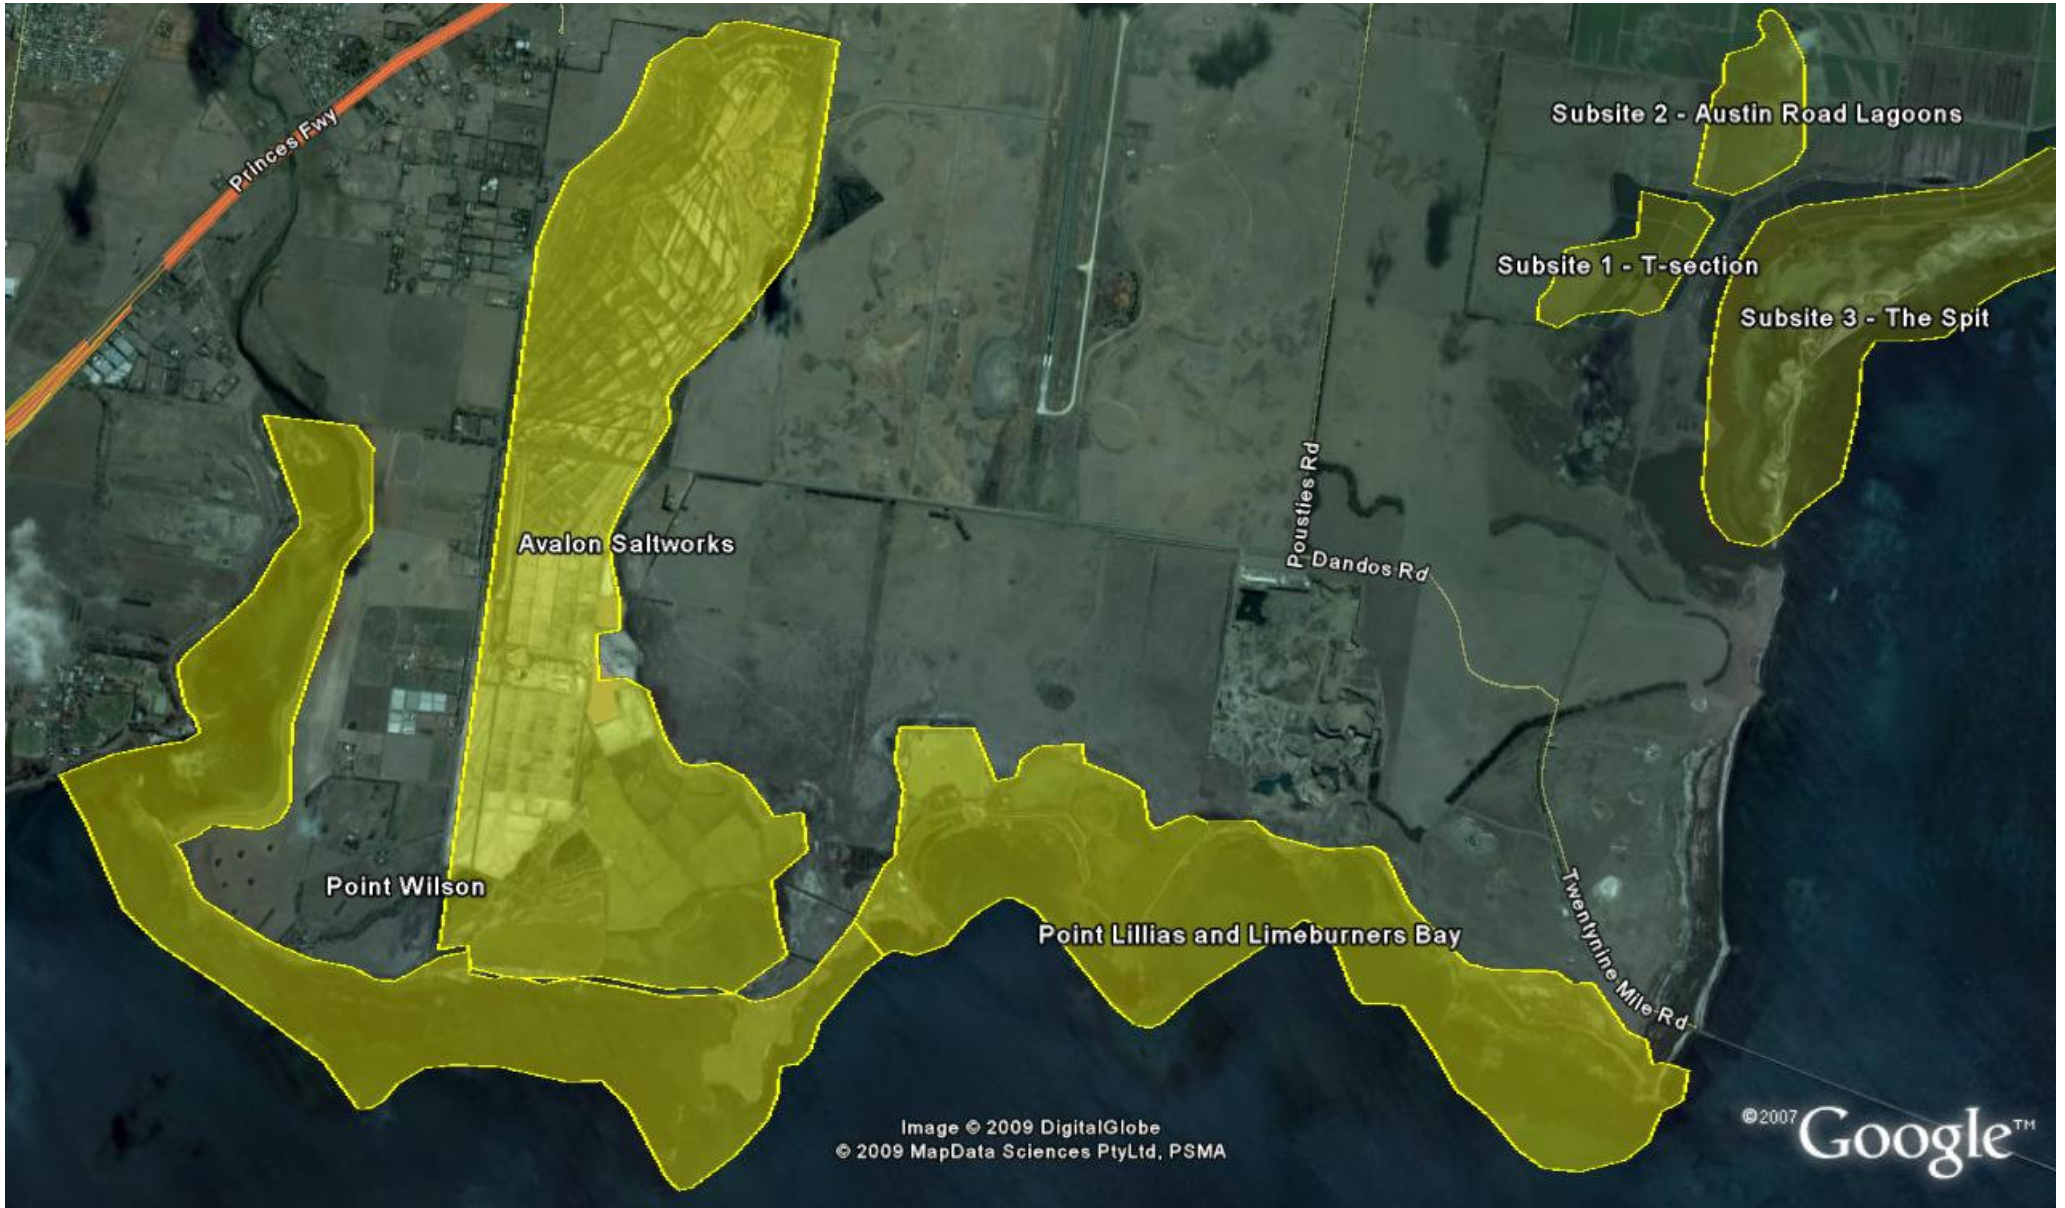

Subsite 7 - Ryans Swamp

Subsite 9 - Site B

Subsite 9 - Site C

Subsite 9 - Site D

Subsite 10 - Site B

Subsite 10 - Site A

Subsite 10 - Site E

Subsite 10 - Site C

Subsite 9 - Site A

Subsite 8 - Little River Channel

Subsite 5 - Site E

Subsite 5 - Site D

Subsite 6 - Site A

Subsite 5 - Site C

Subsite 5 - Site B

Subsite 5 - Site A

Subsite 4 - Kirk Point

Subsite 2 - Austin Road Lagoons

Subsite 1 - T-section

Subsite 3 - The Spit

Princes Fwy

Image © 2009 DigitalGlobe
© 2009 MapData Sciences PtyLtd, PSMA
Image © 2009 TerraMetrics

© 2007 Google™

Princes Fwy

Subsite 2 - Austin Road Lagoons

Subsite 1 - T-section

Subsite 3 - The Spit

Avalon Saltworks

Pousties Rd

Dandos Rd

Point Wilson