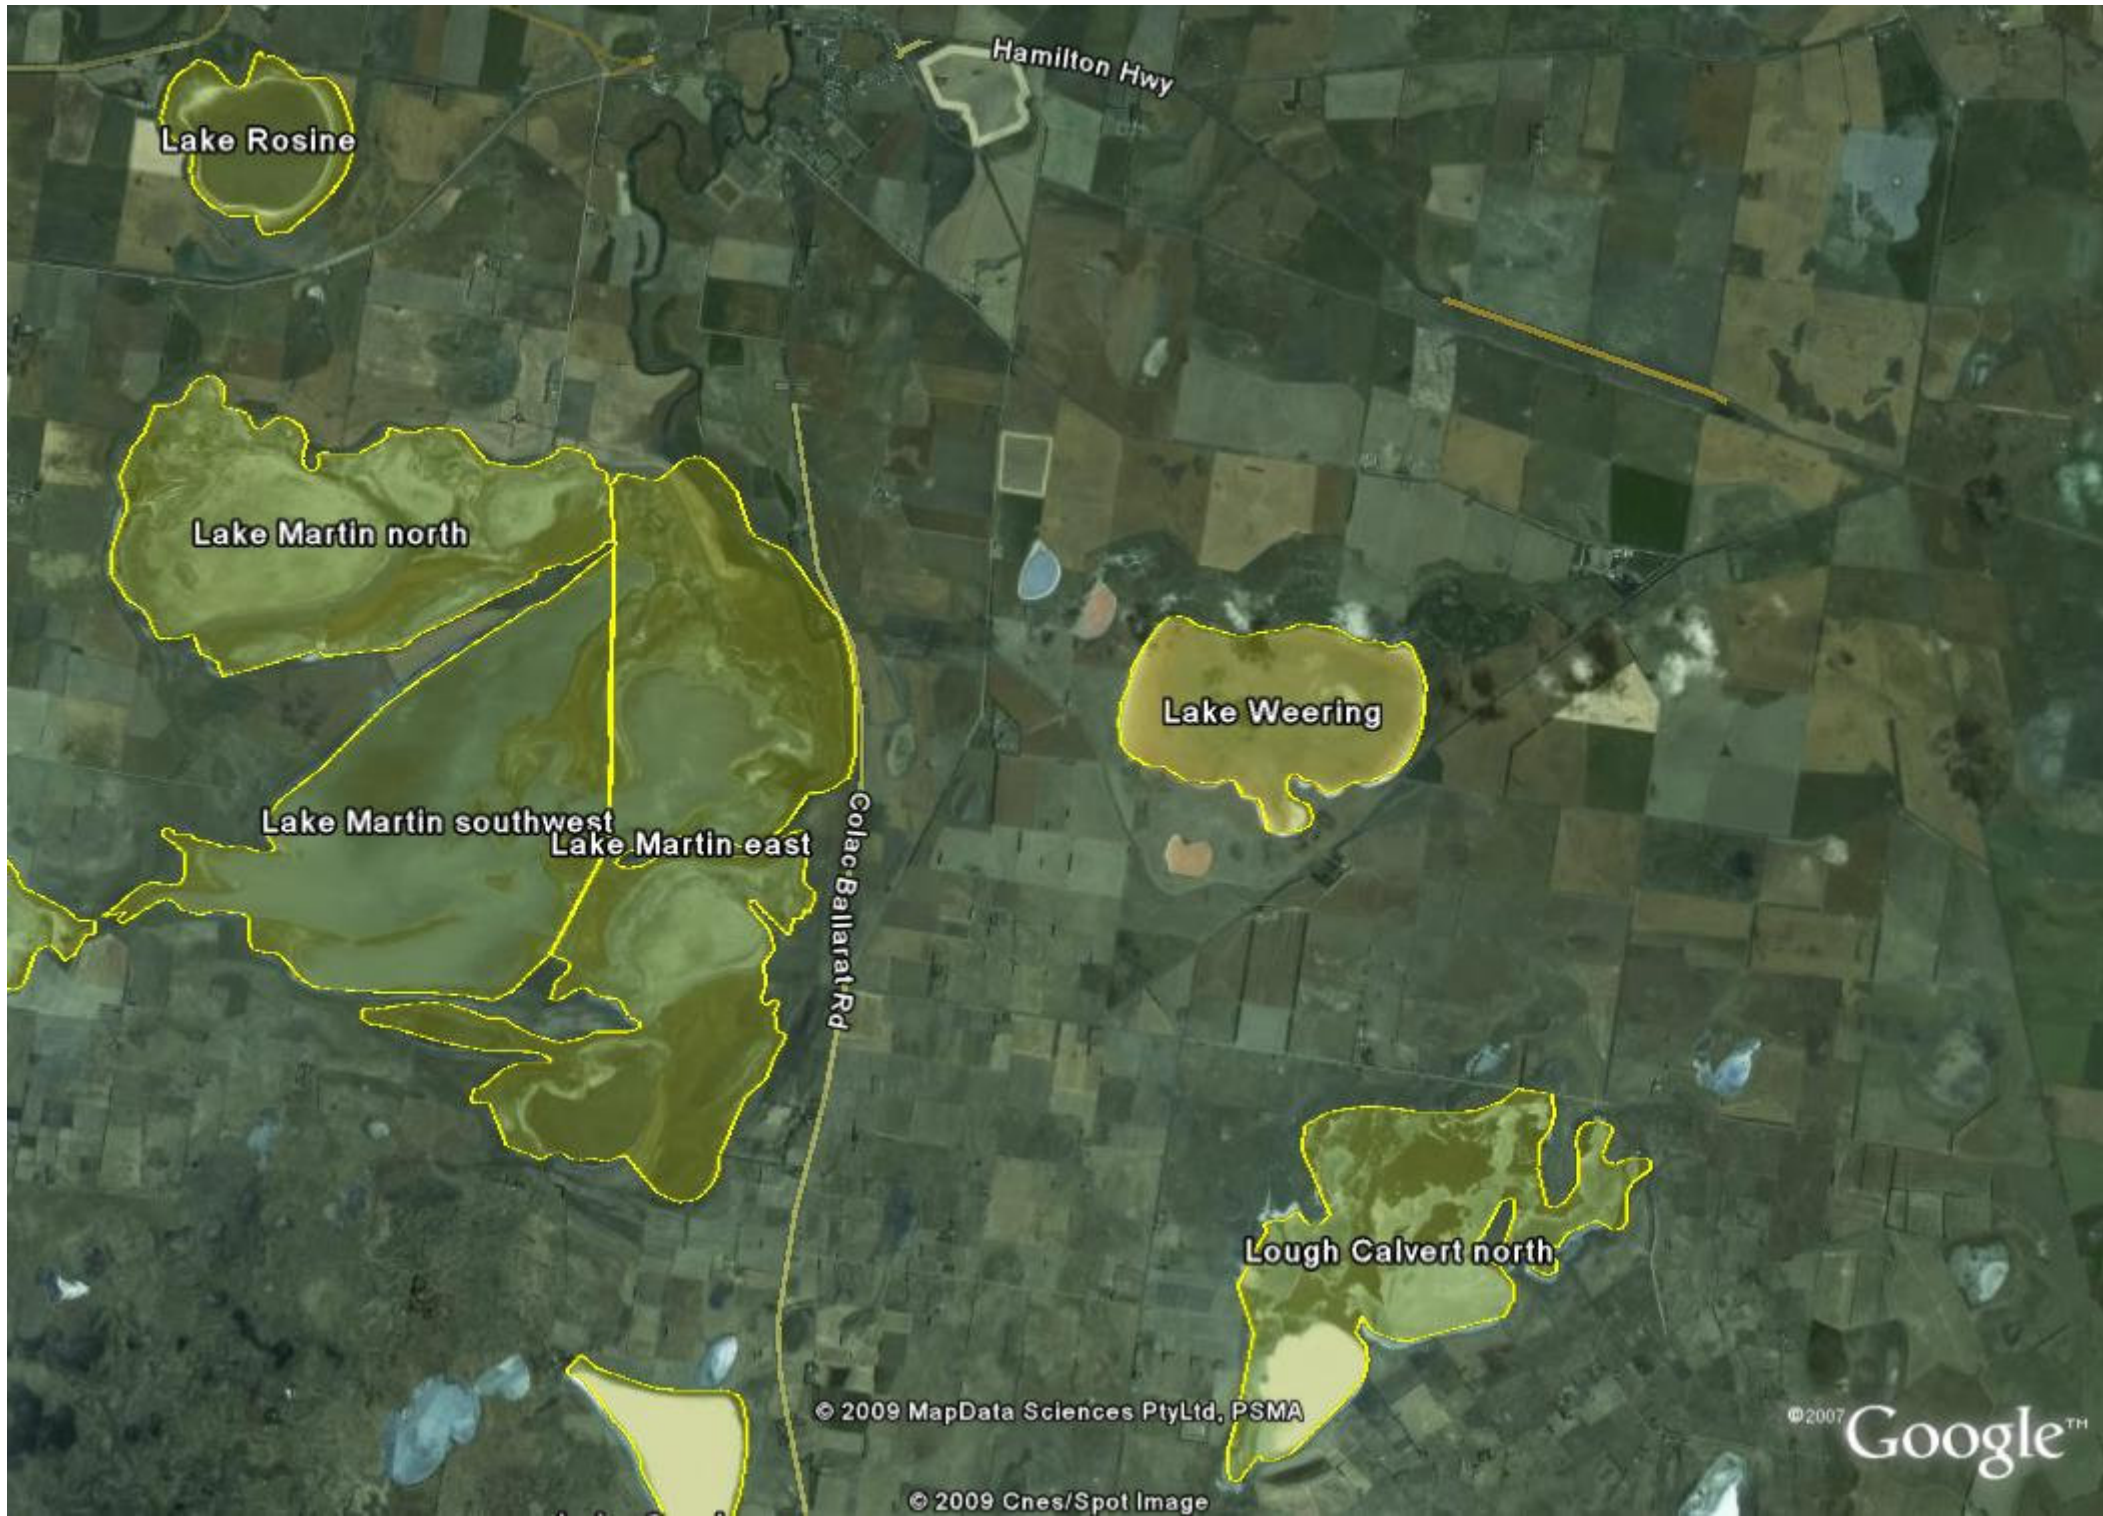

Lake Toollorook

Lake Struan

Lak

Foxhow

Lake Corangamite no

Lake Bookar

Lake Terangpom

Kerrs Road

Leslie Manor

Lake Colongulac south

Wool Wool

Lake Corangamite south

Lake Corangamite south

Lake Cola

Lake Elingamite north

© 2009 MapData Sciences PtyLtd, PSMA
Image © 2009 DigitalGlobe

© 2007 Google™

© 2009 Cnes/Spot Image

Lake Rosine

Hamilton Hwy

Lake Martin north

Lake Martin southwest

Lake Martin east

Colac-Ballararat Rd

Lake Murdeduke west

Lake Beeac

Lake Colac north

Lake Colac south-west

Lake Colac south

Grassy Vale Rd

Colac-Ballarat Rd

Birregurra Rd