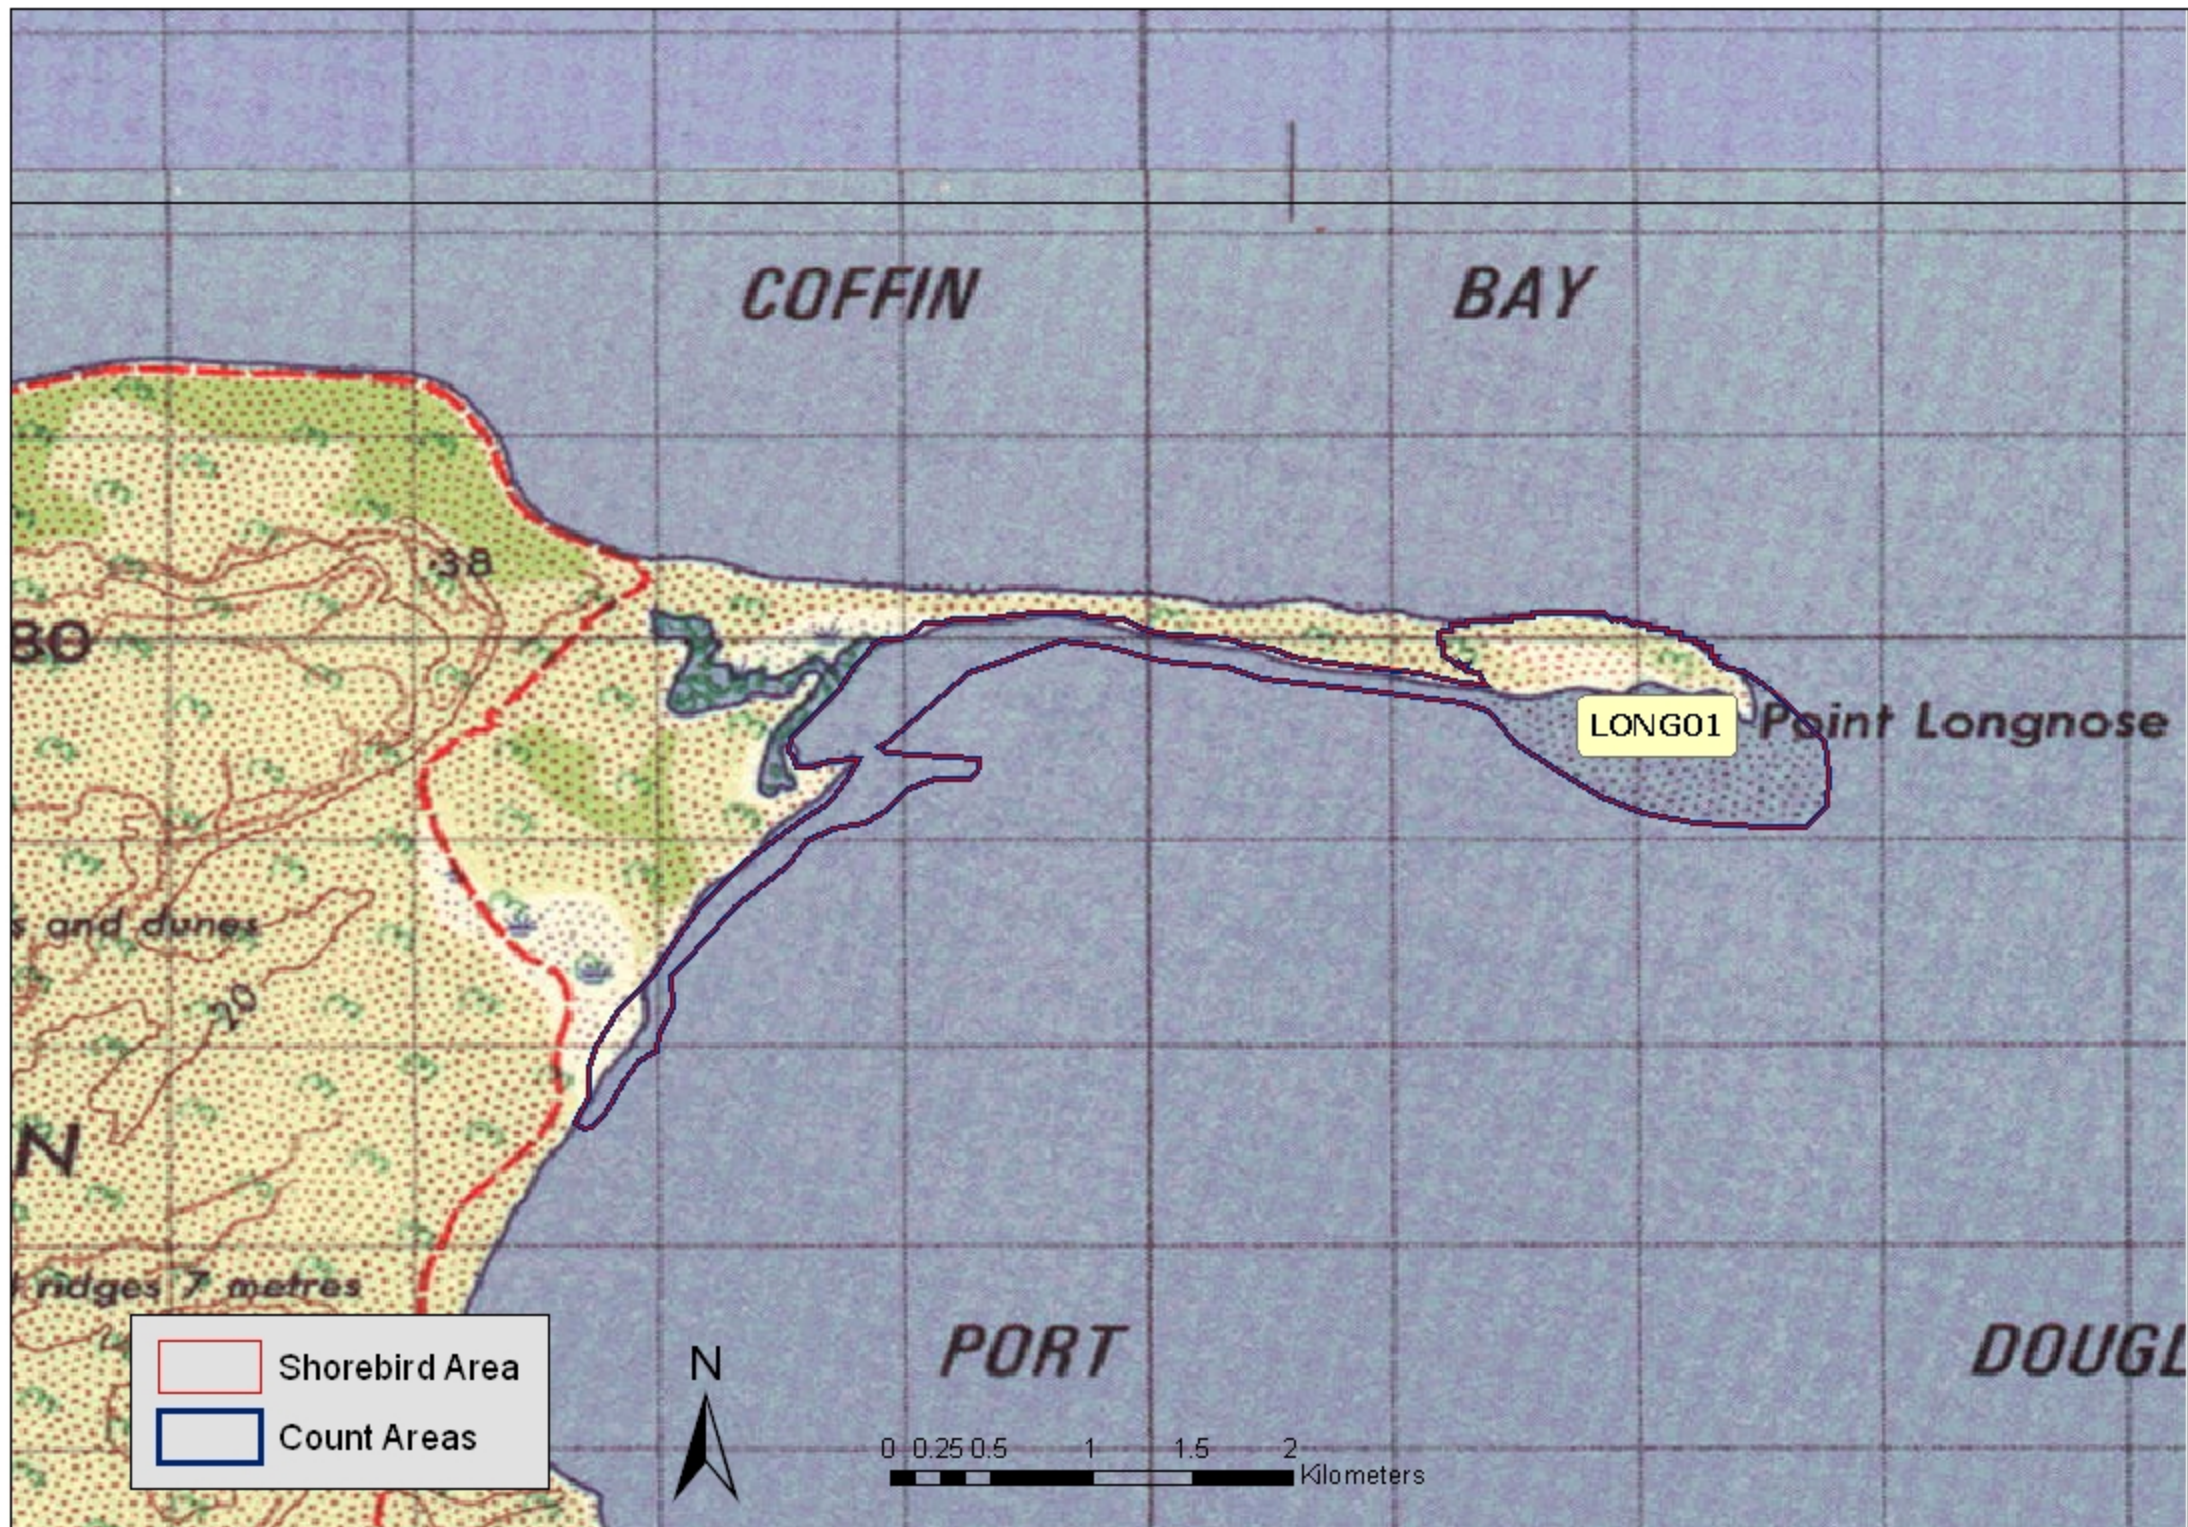

Long Nose

Horse Peninsula

Void Bay

Image © 2009 DigitalGlobe

© 2009 MapData Sciences PtyLtd, PSMA

© 2009 Cnes/Spot Image

©2007 Google™

Longnose

Farm Beach

Little Douglas

MOUNT

Mount Dutton Jetty

Wangary

LAKE WANGARY

DOUGLAS

HORS01

HORSE

DUTTON

BAY

40

Legend:

- Shorebird Area (Red dashed line)
- Count Areas (Blue dashed line)

0 0.375 0.75 1.5 2.25 3 Kilometers

KELL01