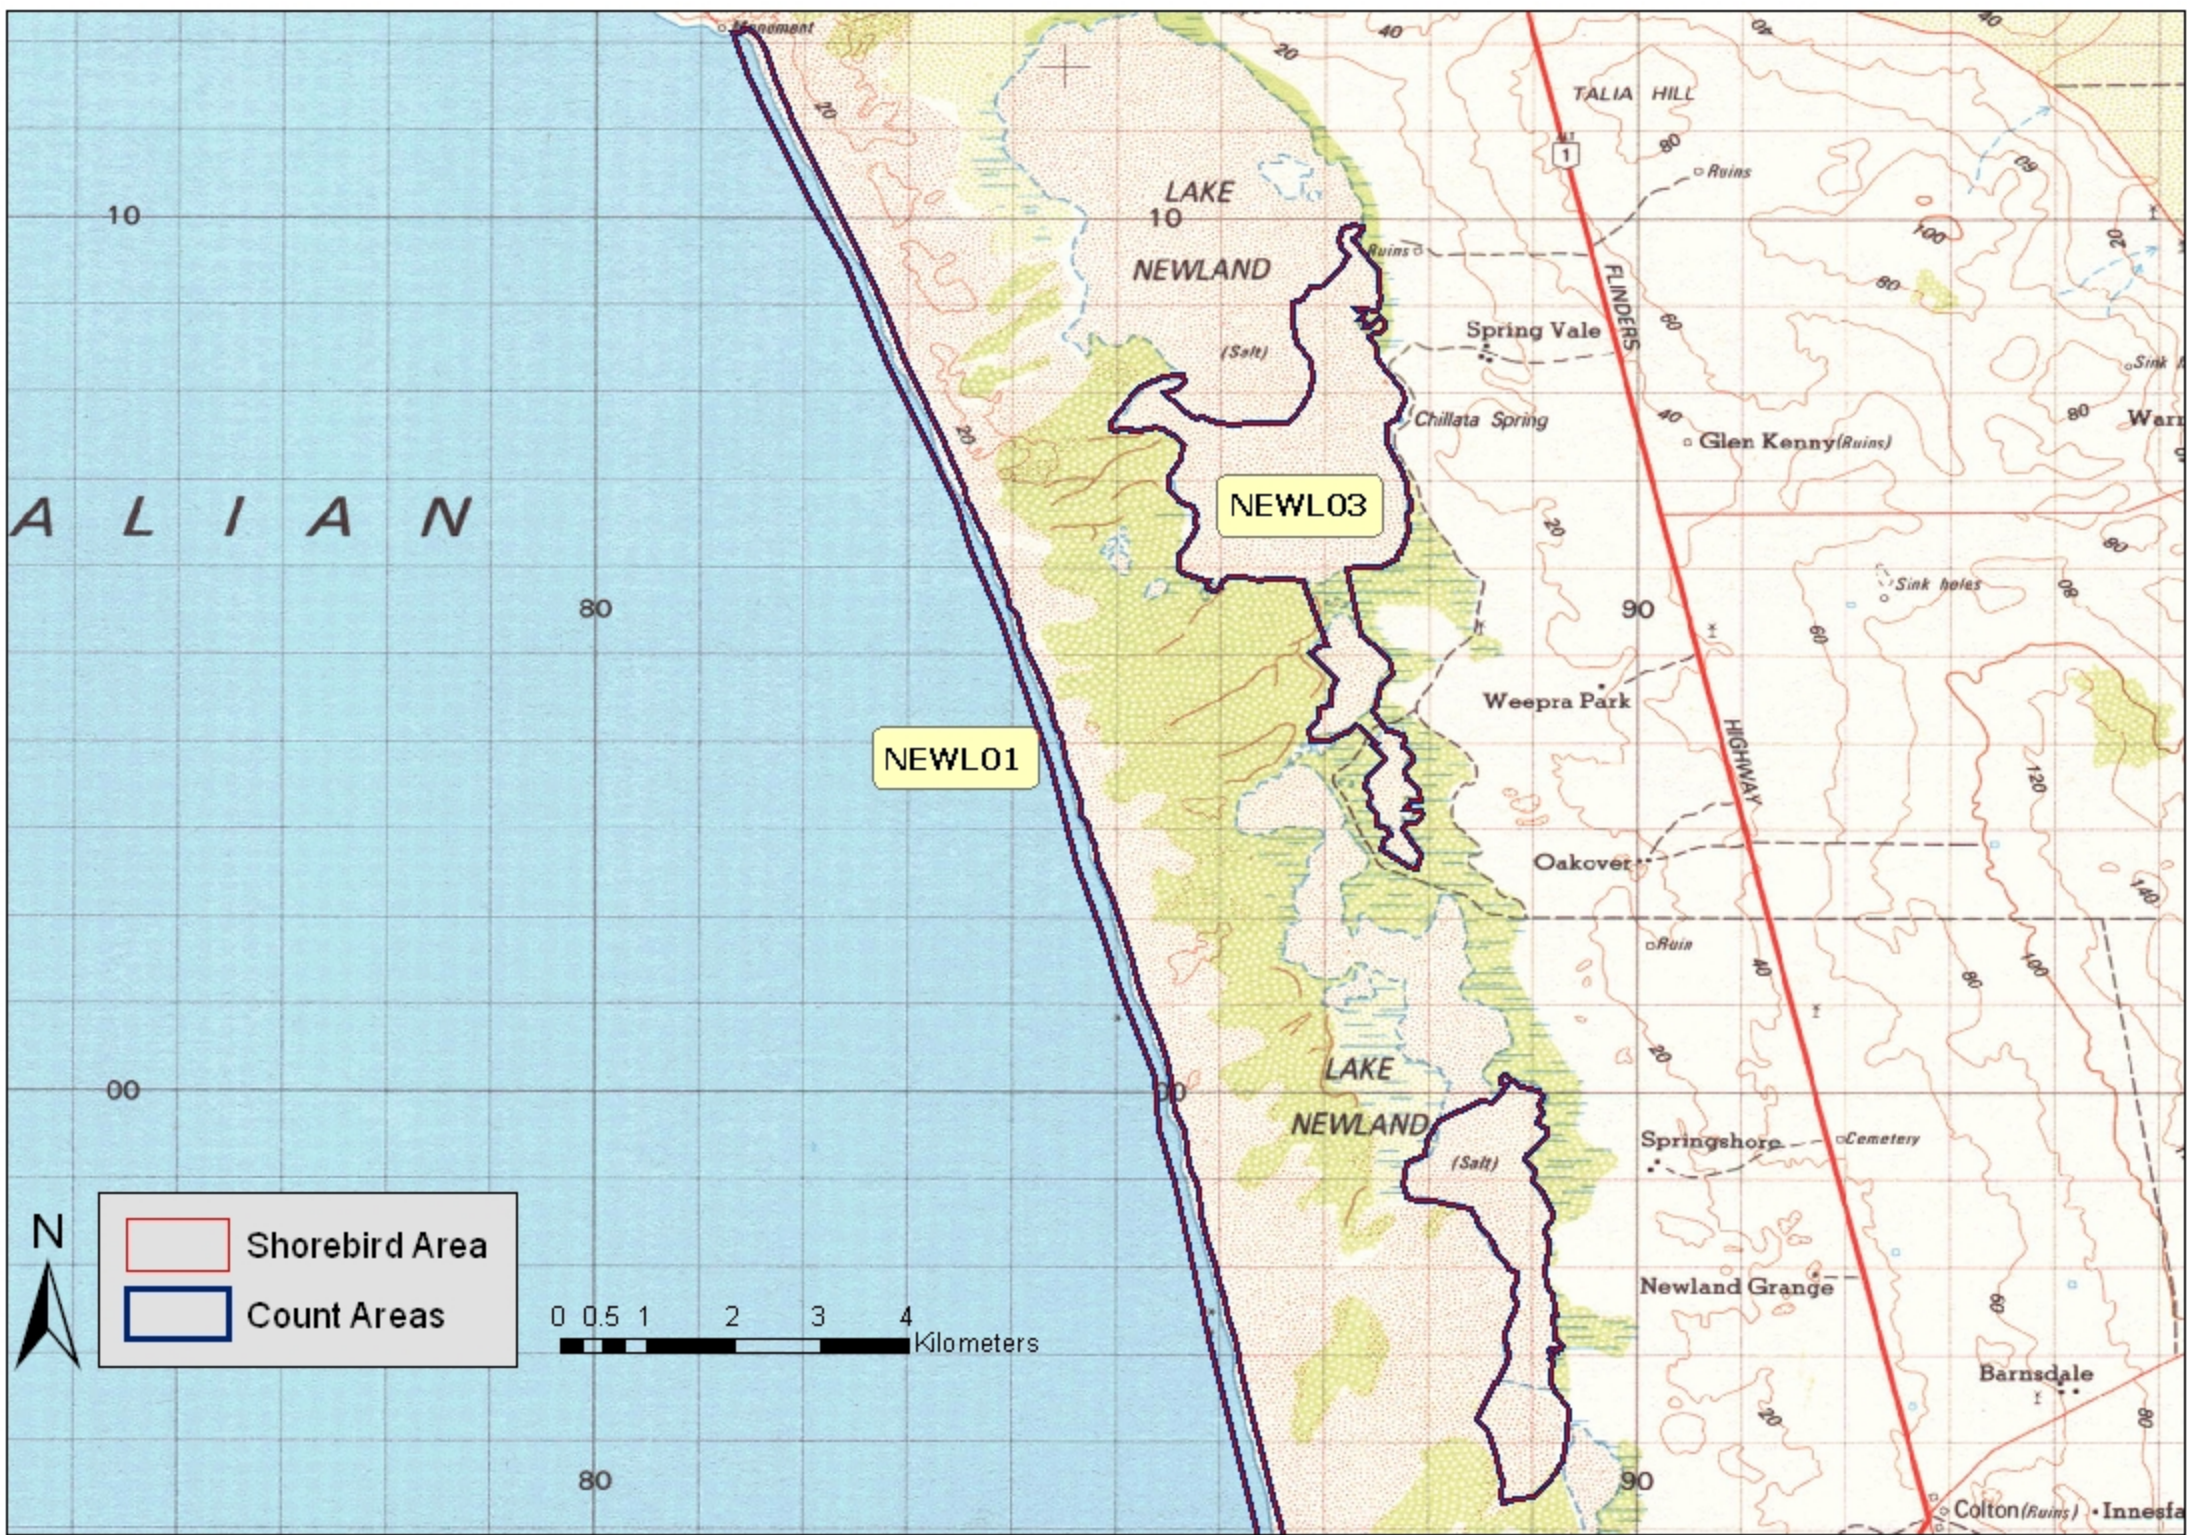

Lake Newland

Lake Newland

Lake Newland

Lake Newland

Flinders Hwy

Birdseye Hwy

Image © 2009 DigitalGlobe
© 2009 MapData Sciences PtyLtd, PSMA
© 2009 Cnes/Spot Image
Data SIO, NOAA, U.S. Navy, NGA, GEBCO

© 2007 Google™

A U S T R A L I A N

NEWL03

NEWL01

NEWL03

Legend

- Shorebird Area
- Count Areas

0 0.5 1 2 3 4 Kilometers