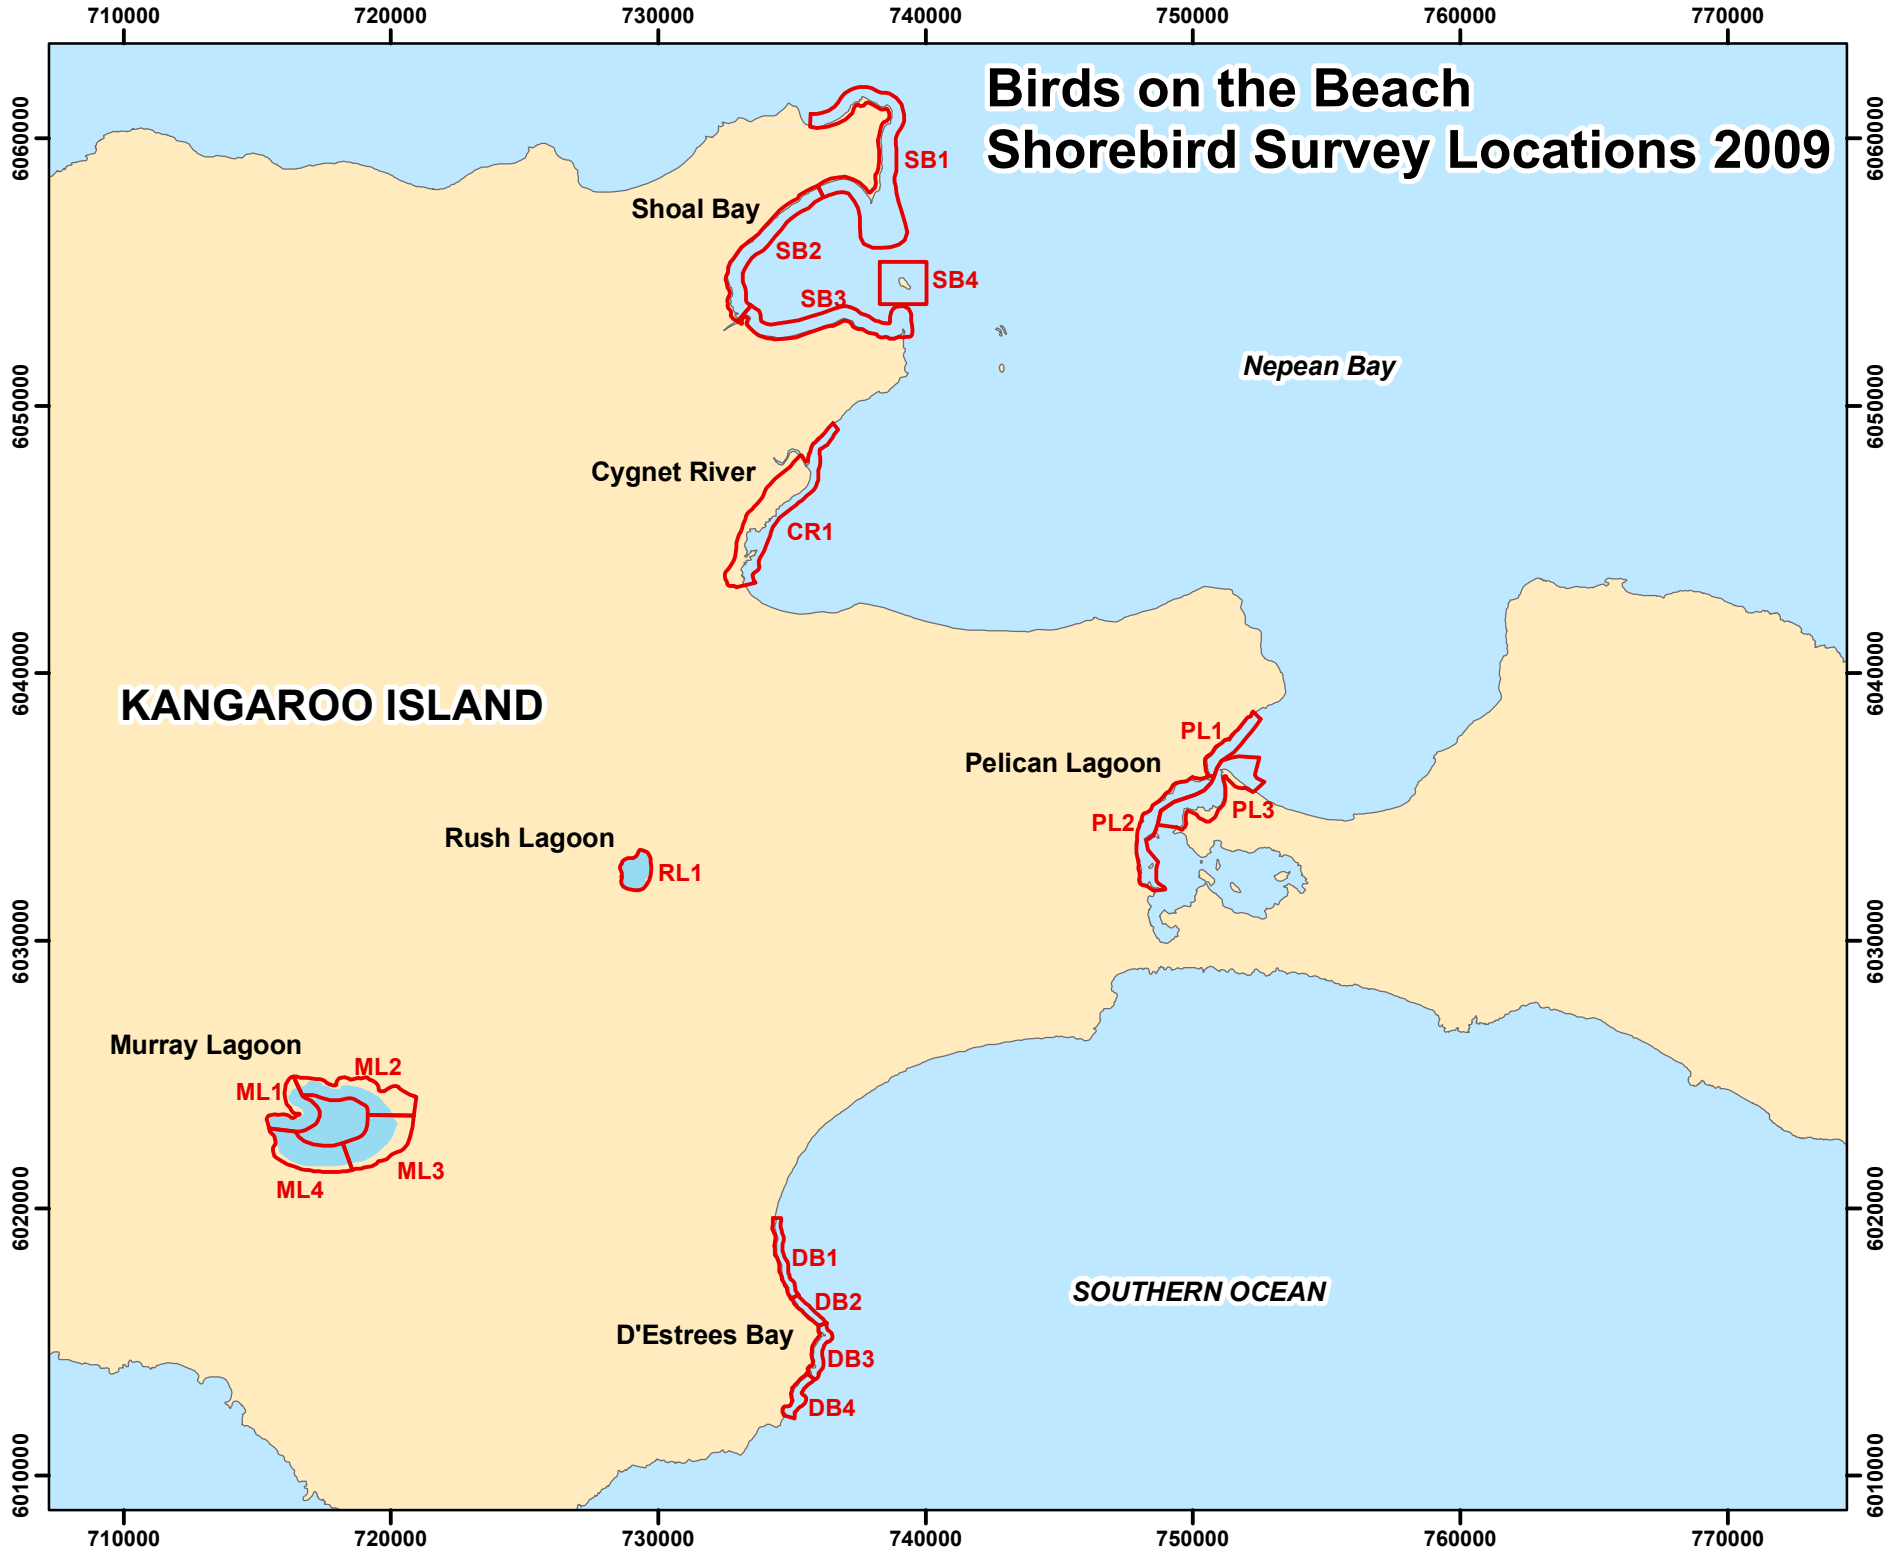

Birds on the Beach Shorebird Survey Locations 2009

Kangaroo Island
Natural Resources
Management Board

Survey Count
Area Boundary

This project is partially funded through the Kangaroo Island Natural Resources Management Board and the Australian Government's Caring for our Country.

Produced by Kym Lashmar
Kangaroo Island Natural Resources Management Board
35 Dauncey Street, Kingscote, 5223
Web: www.kinrm.sa.gov.au

Data Sources State Infill; Water Bodies: Department for Environment and Heritage (South Australia)
Section Boundaries: Kangaroo Island Natural Resources Management Board

Projection Transverse Mercator
Compiled April 2009
Datum Geocentric Datum of Australia, 1994