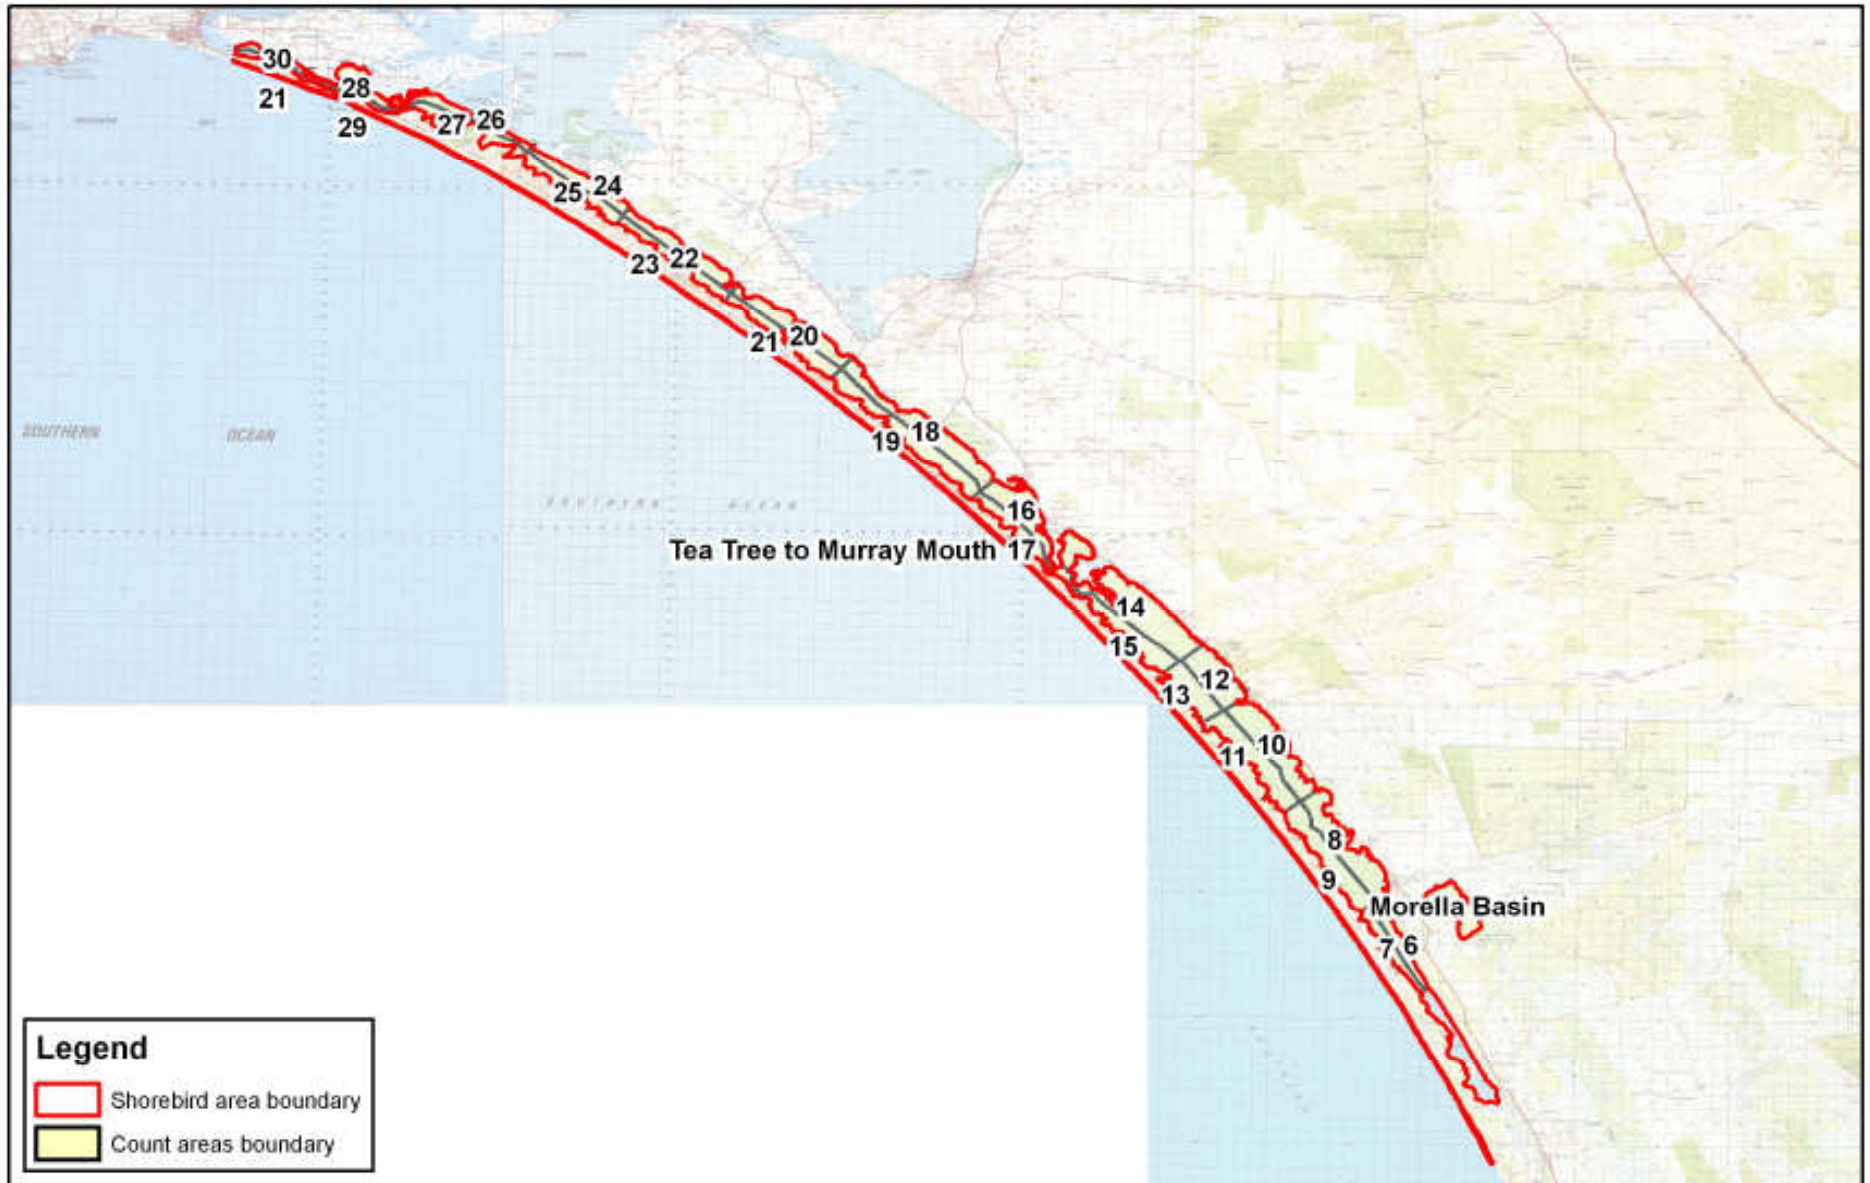

Count areas within The Coorong shorebird area

Count areas within The Coorong shorebird area

Count areas within the Coorong (Southern Lagoon) shorebird area

Count areas within The Coorong (Hells Gate area) shorebird area

Count areas within The Coorong (Northern Lagoon) shorebird area