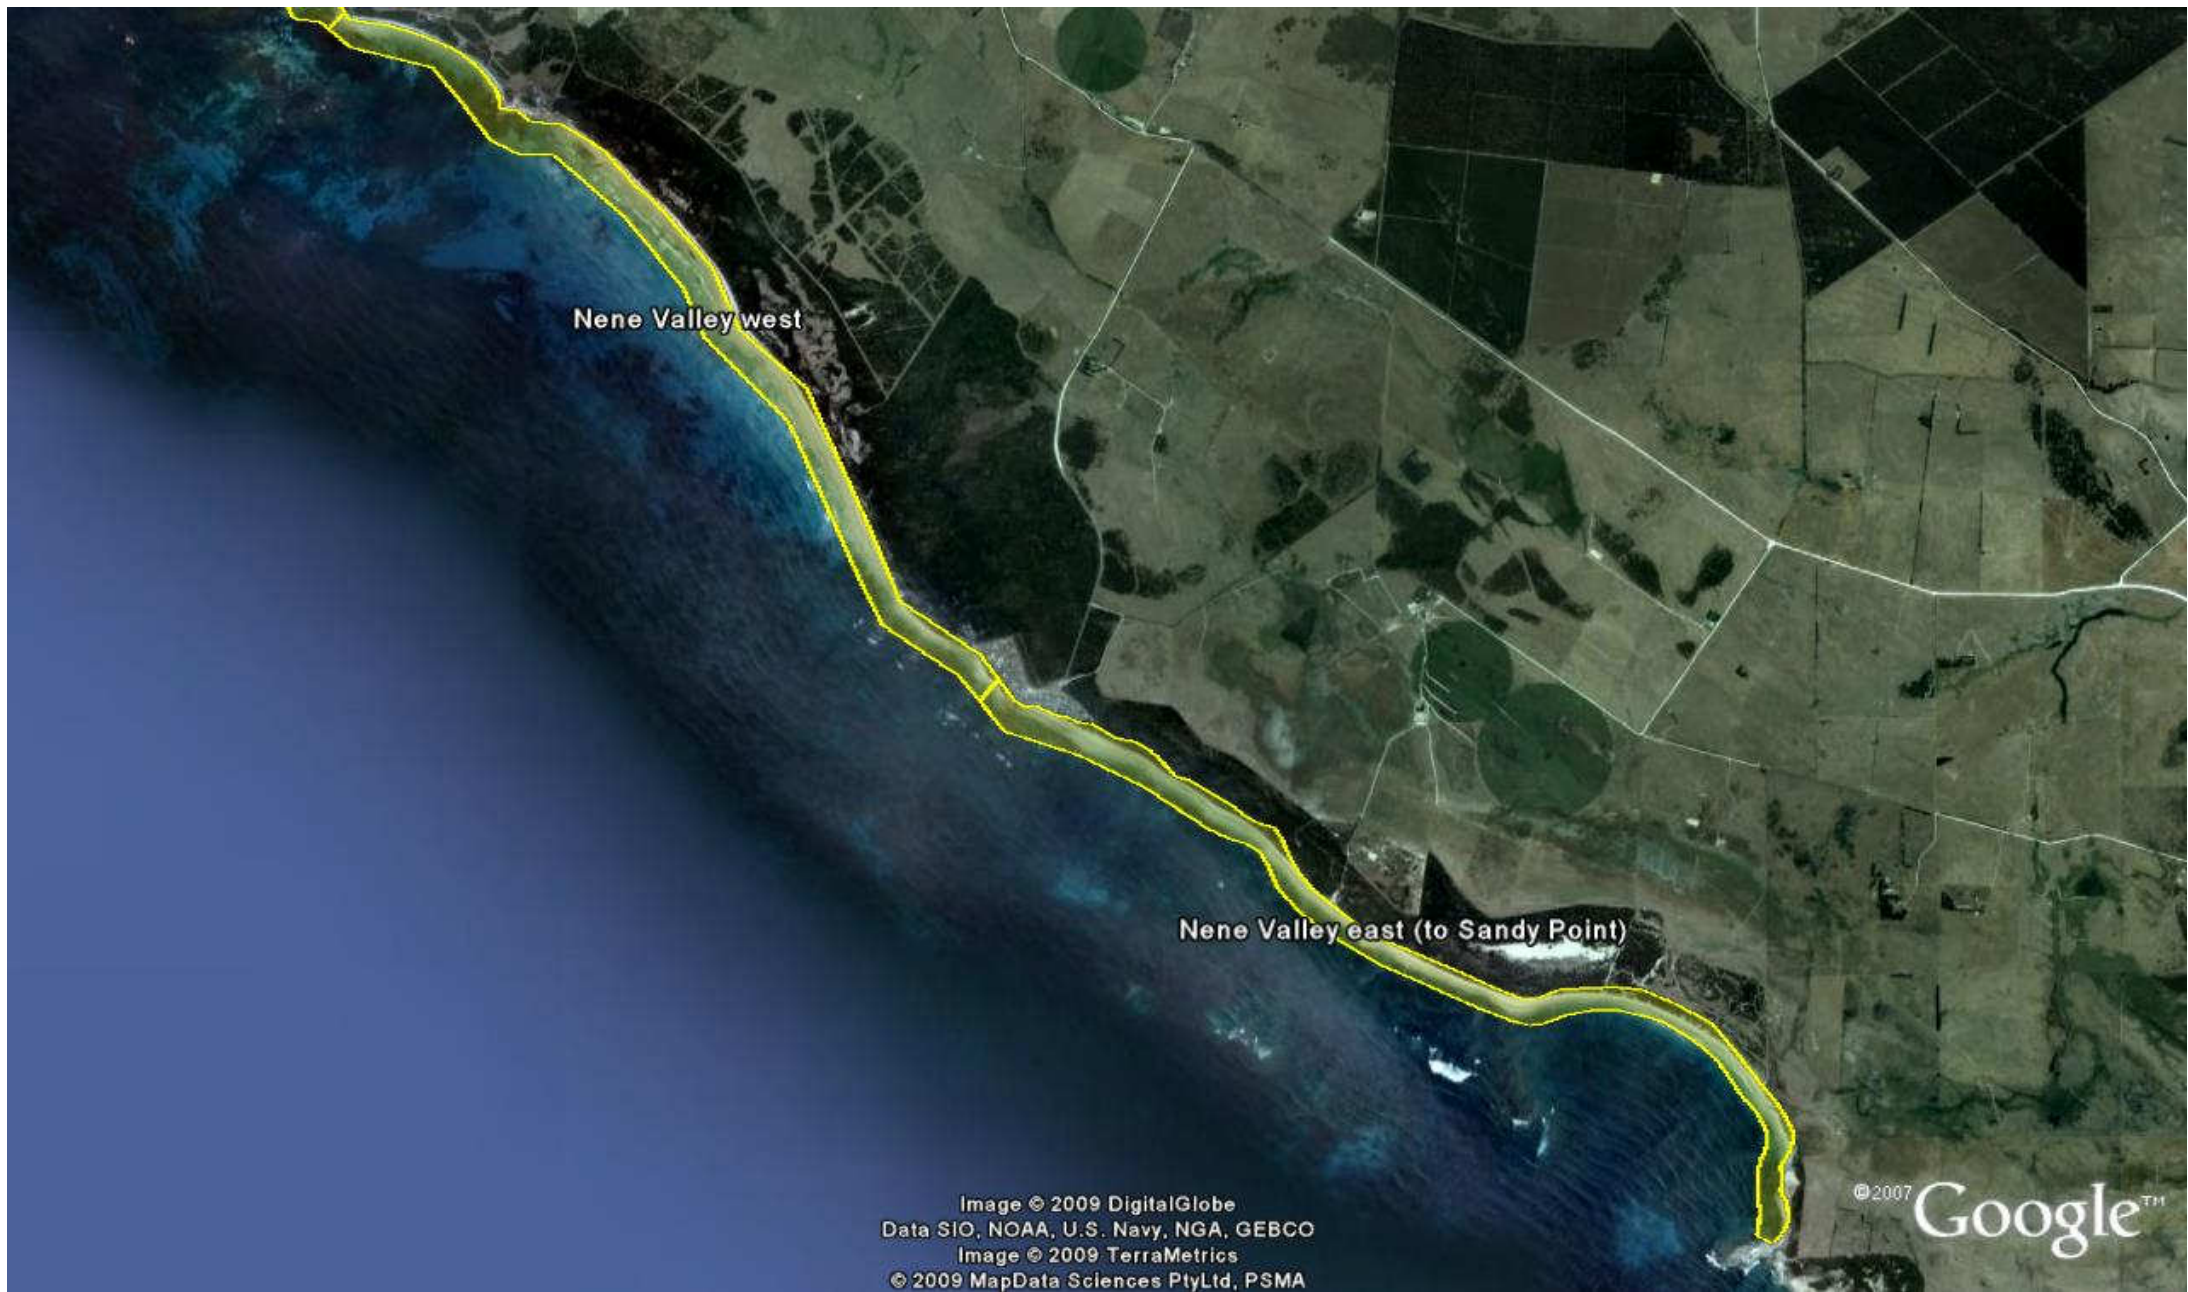

© 2007 Google™

Bungalow Bay

Carp Rocks: Pelican Point

Livingstone Bay

Blackfellows Caves

Image © 2009 DigitalGlobe
Data SIO, NOAA, U.S. Navy, NGA, GEBCO
© 2009 Cnes/Spot Image
© 2009 MapData Sciences PtyLtd, PSMA

© 2007 Google™

Nene Valley west

Nene Valley east (to Sandy Point)

Image © 2009 DigitalGlobe
Data SIO, NOAA, U.S. Navy, NGA, GEBCO
Image © 2009 TerraMetrics
© 2009 MapData Sciences PtyLtd, PSMA

© 2007 Google™