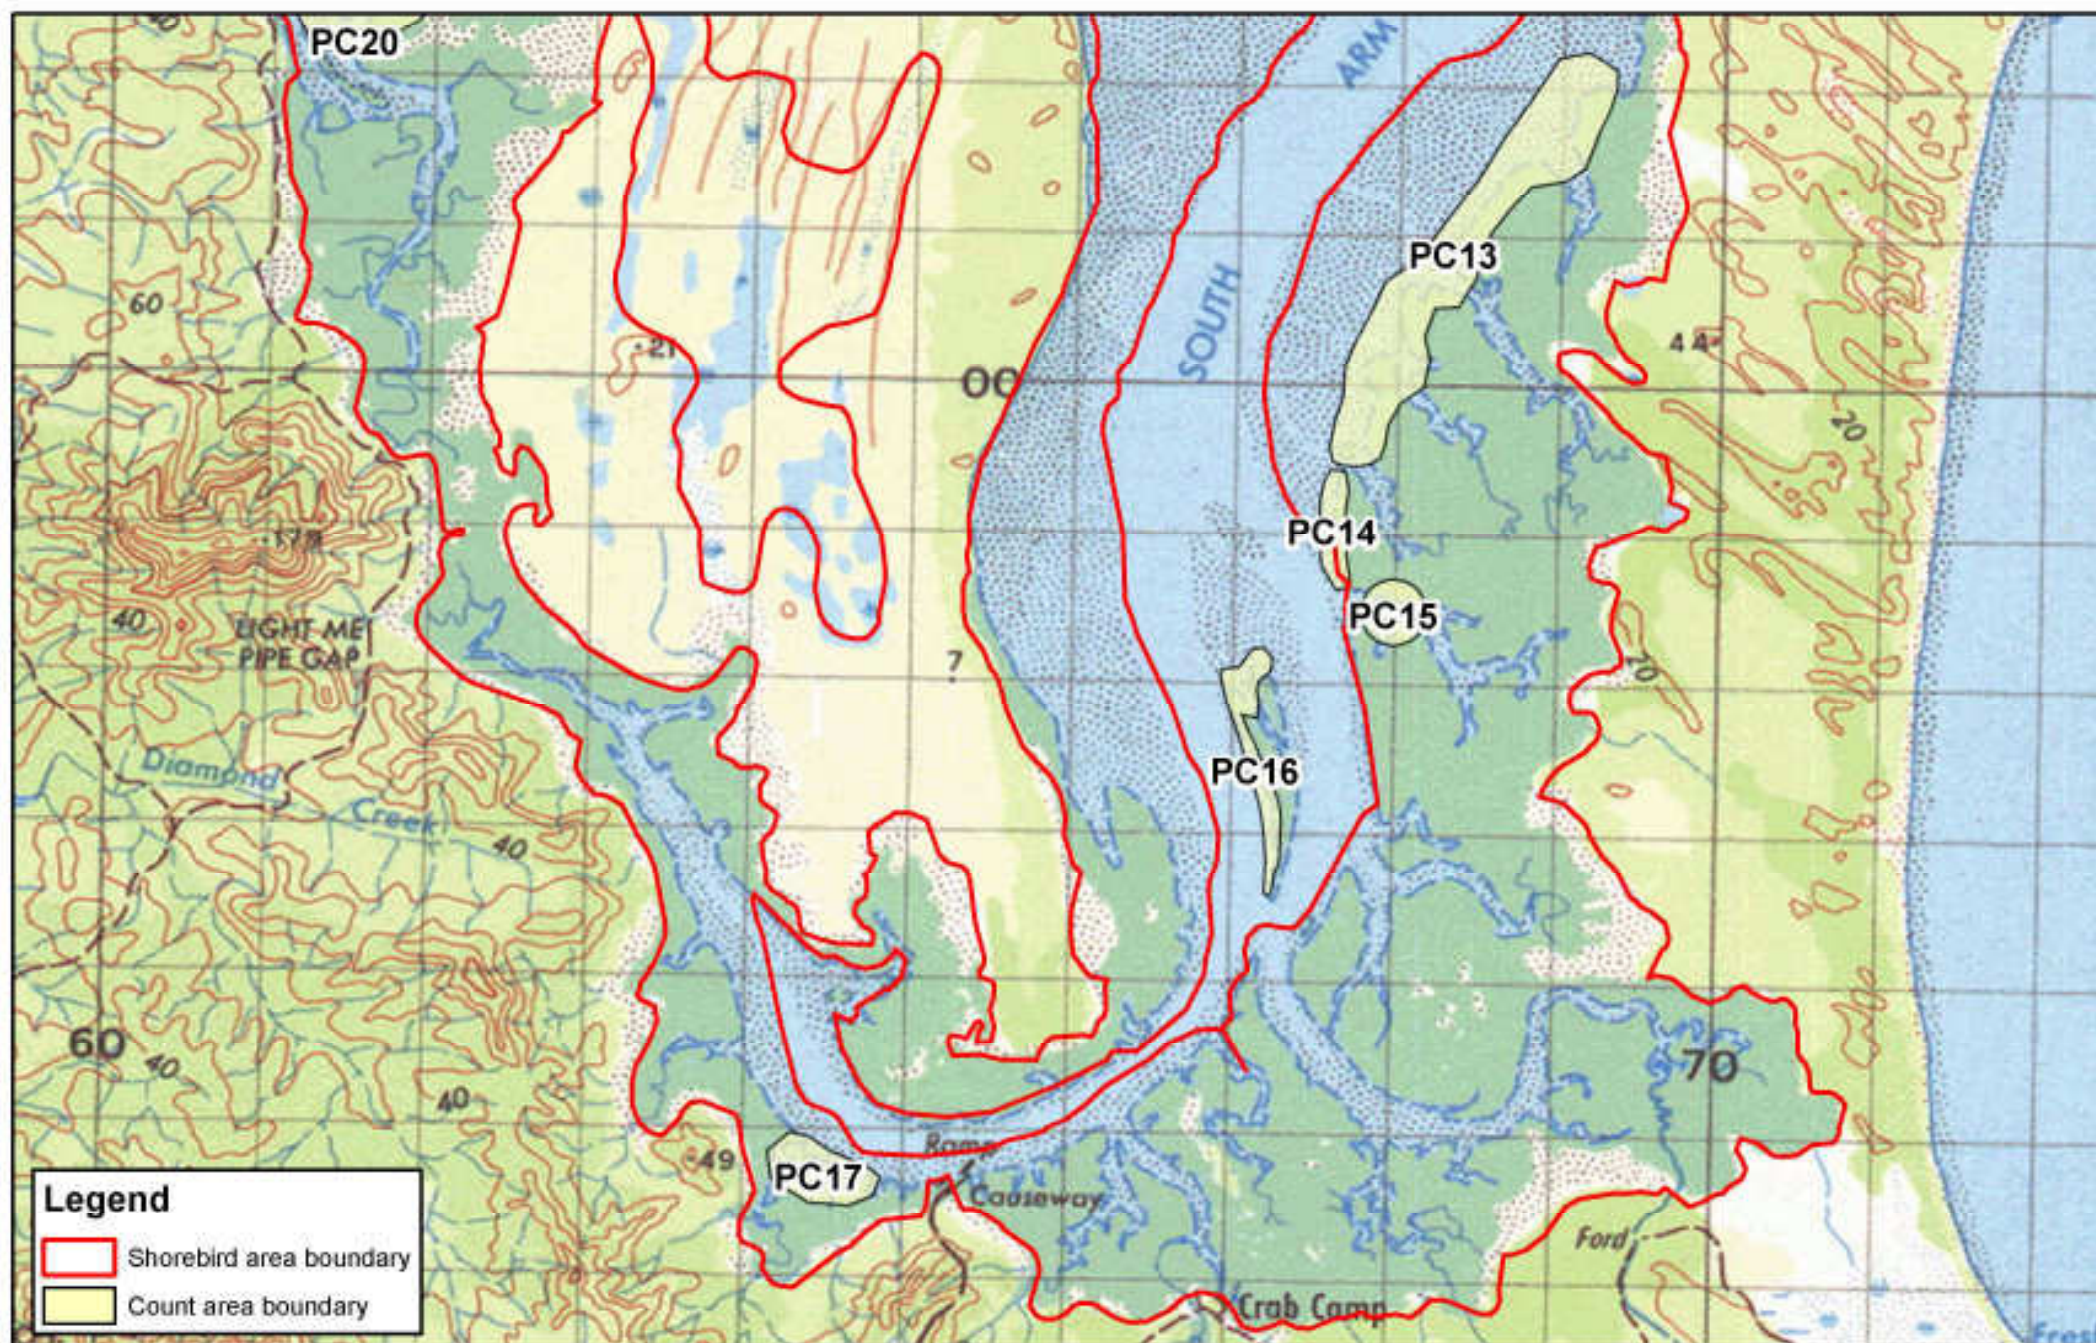

# Count areas within Shoalwater shorebird area

# Count areas within Shoalwater shorebird area

0 0.30.6 1.2  
Kilometers