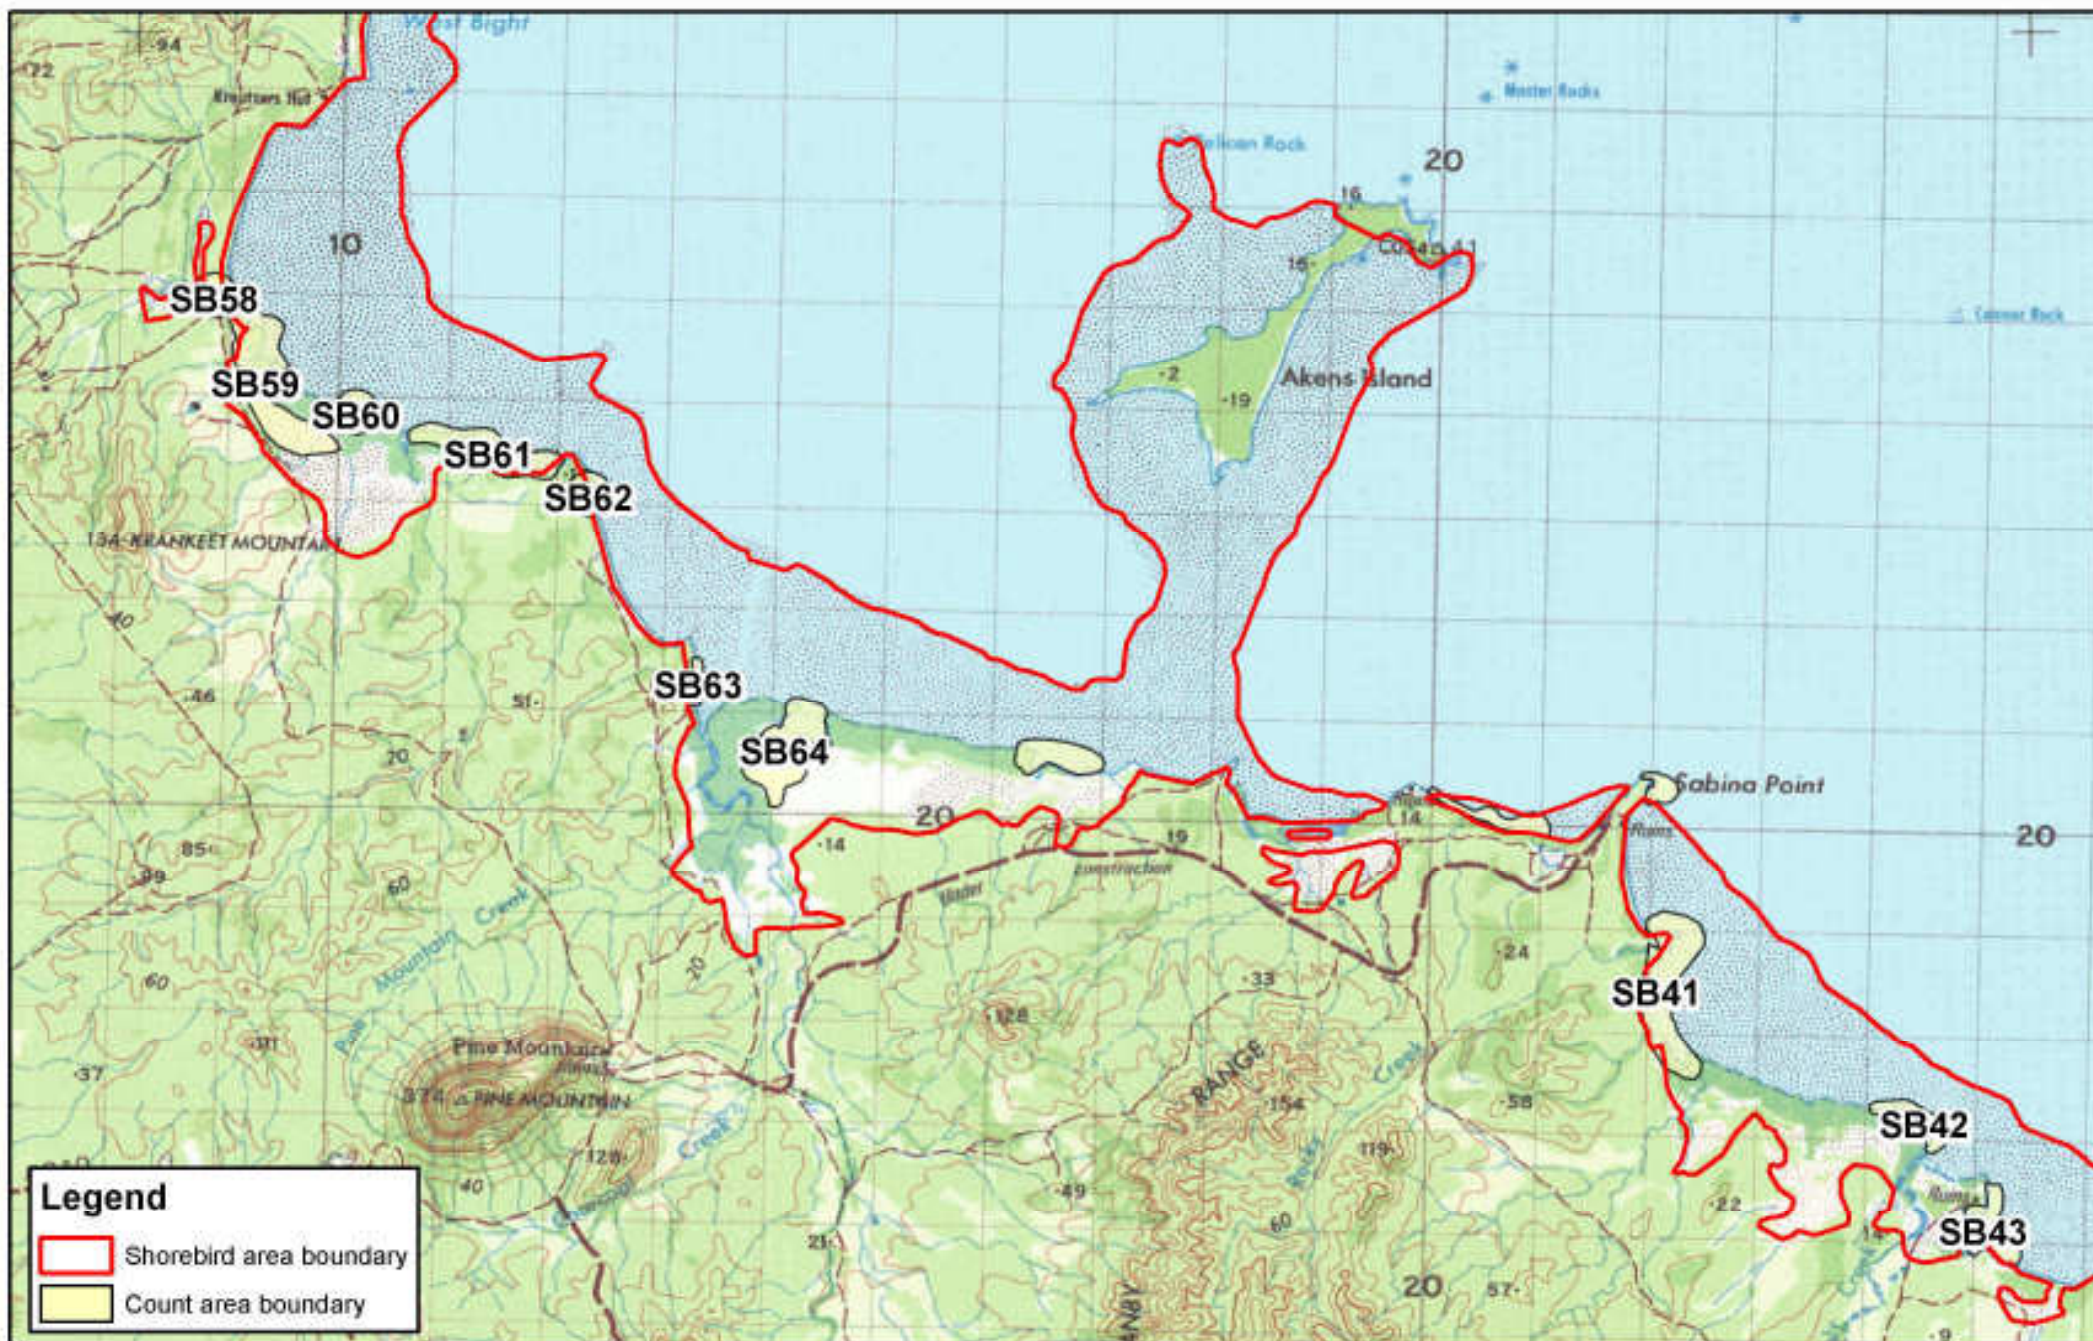

# Count areas within Shoalwater shorebird area

**Legend**

-  Shorebird area boundary
-  Count area boundary

# Count areas within Shoalwater shorebird area

# Count areas within Shoalwater shorebird area

0 0.30.6 1.2  
Kilometers