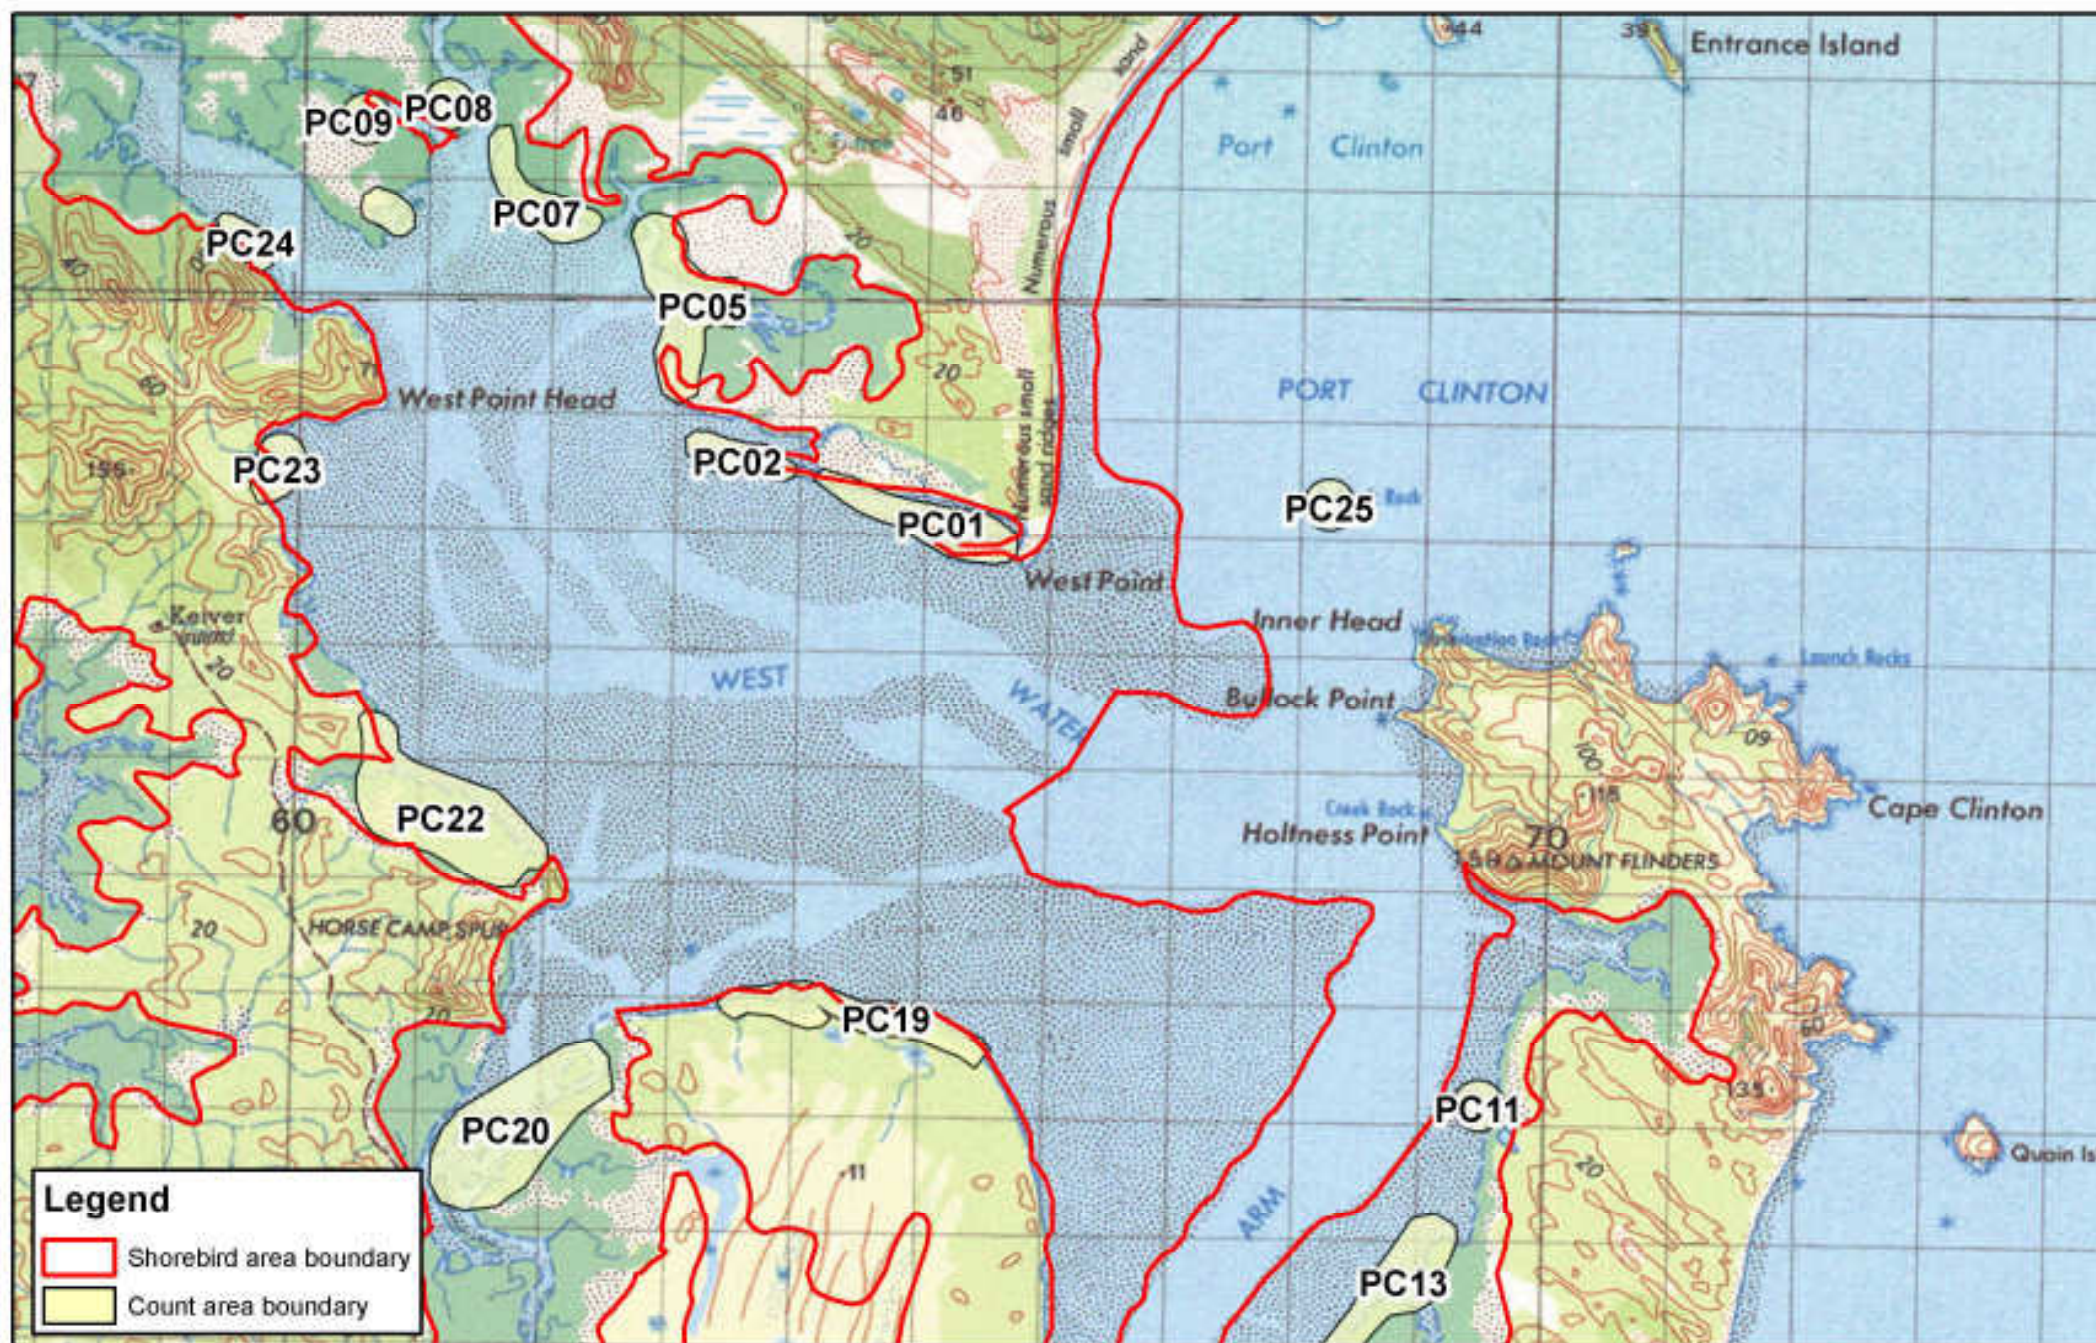

# Count areas within Shoalwater shorebird area

# Count areas within Shoalwater shorebird area

0 0.30.6 1.2  
Kilometers