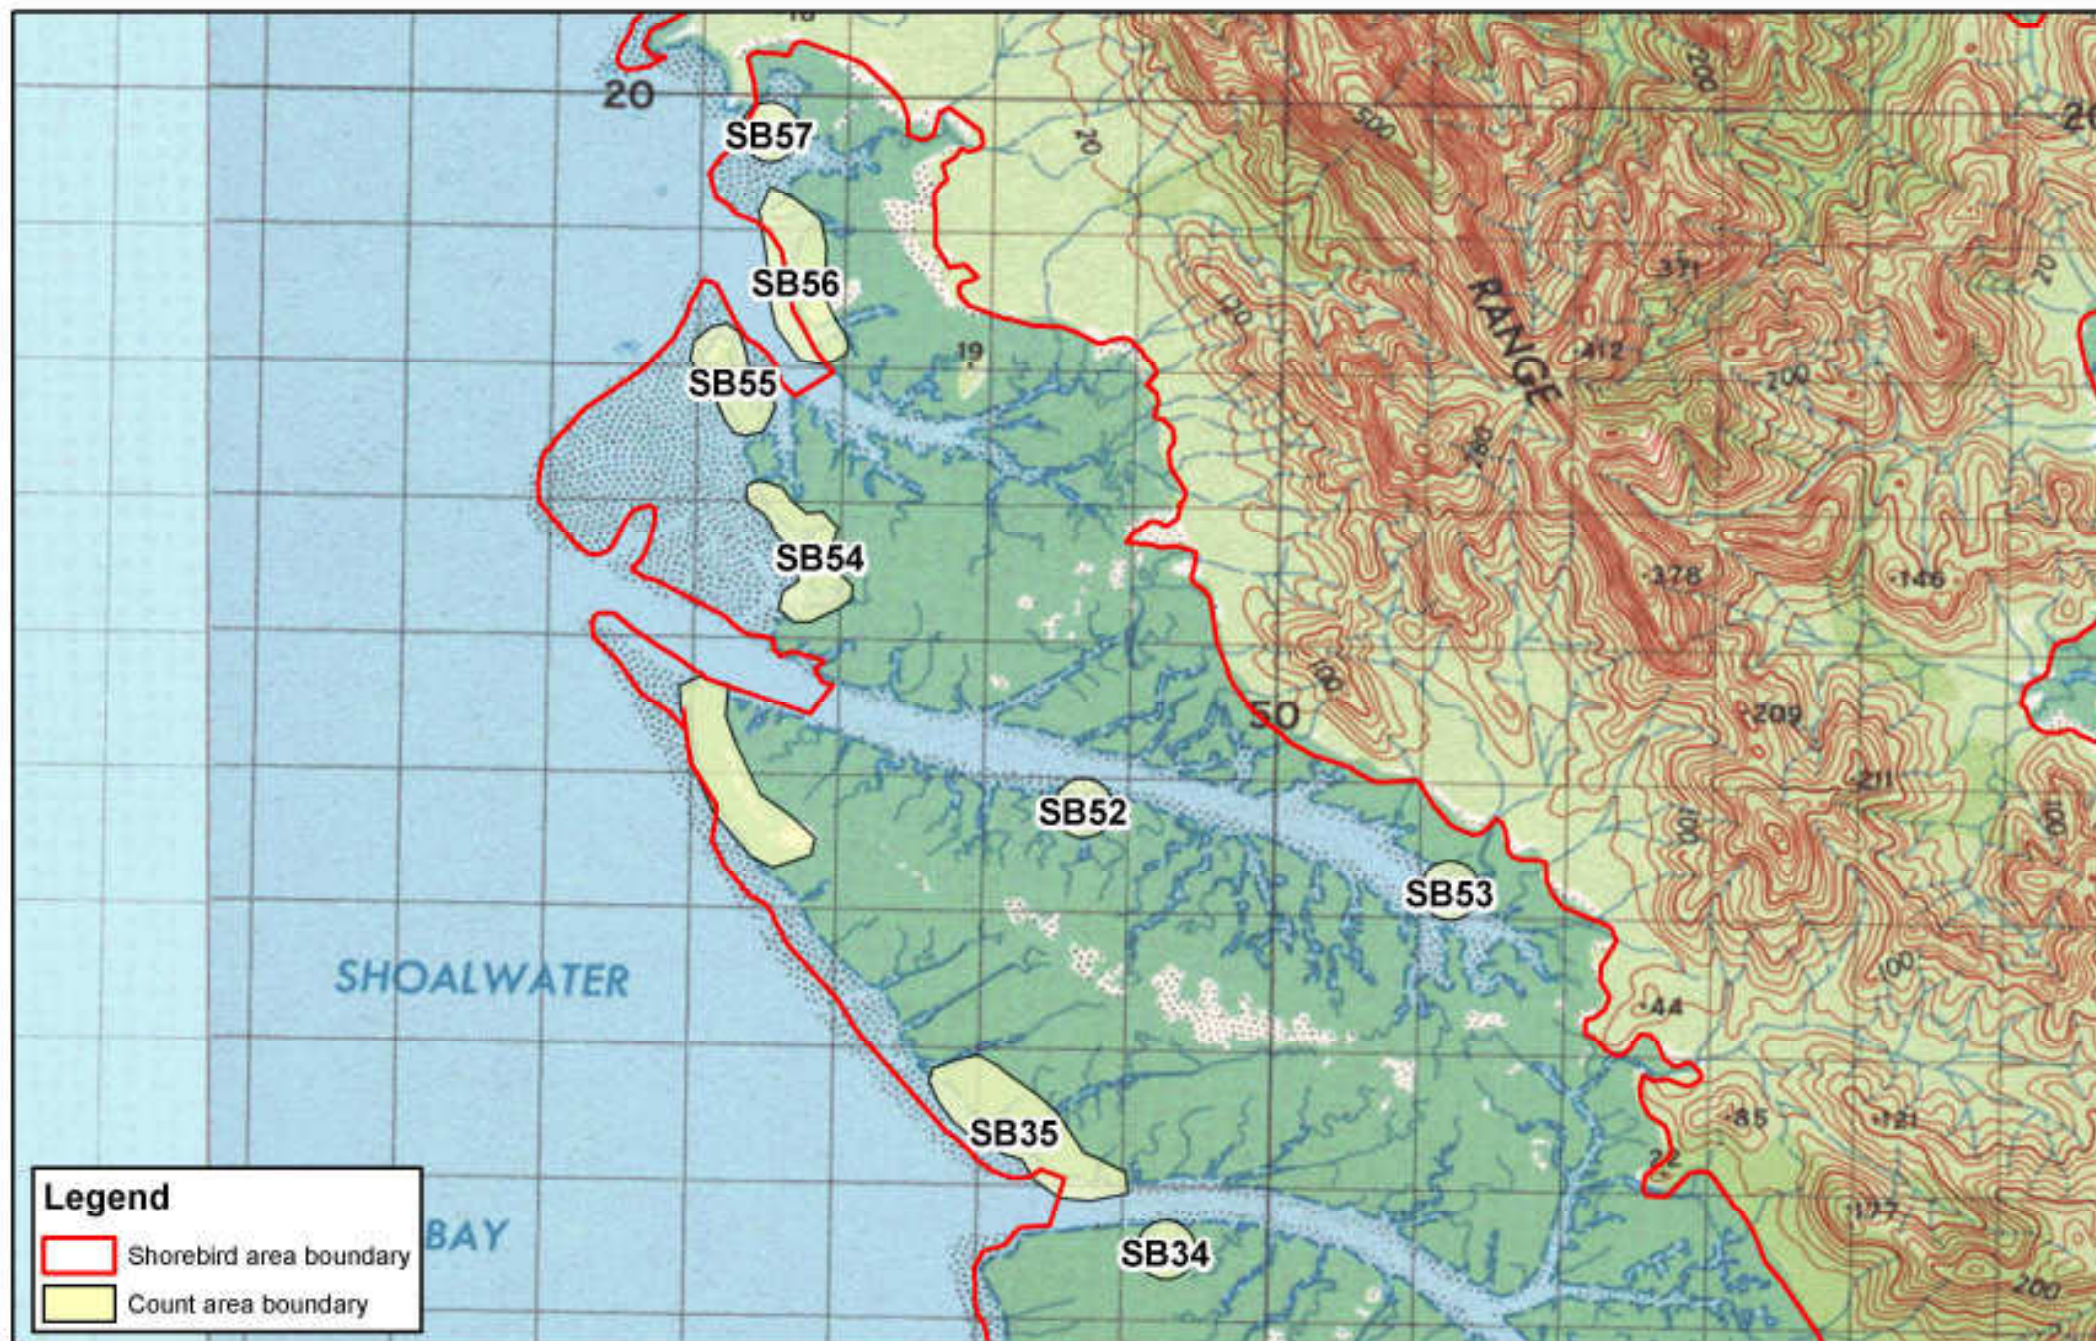

# Count areas within Shoalwater shorebird area

# Count areas within Shoalwater shorebird area

0 0.4 0.8 1.6  
Kilometers