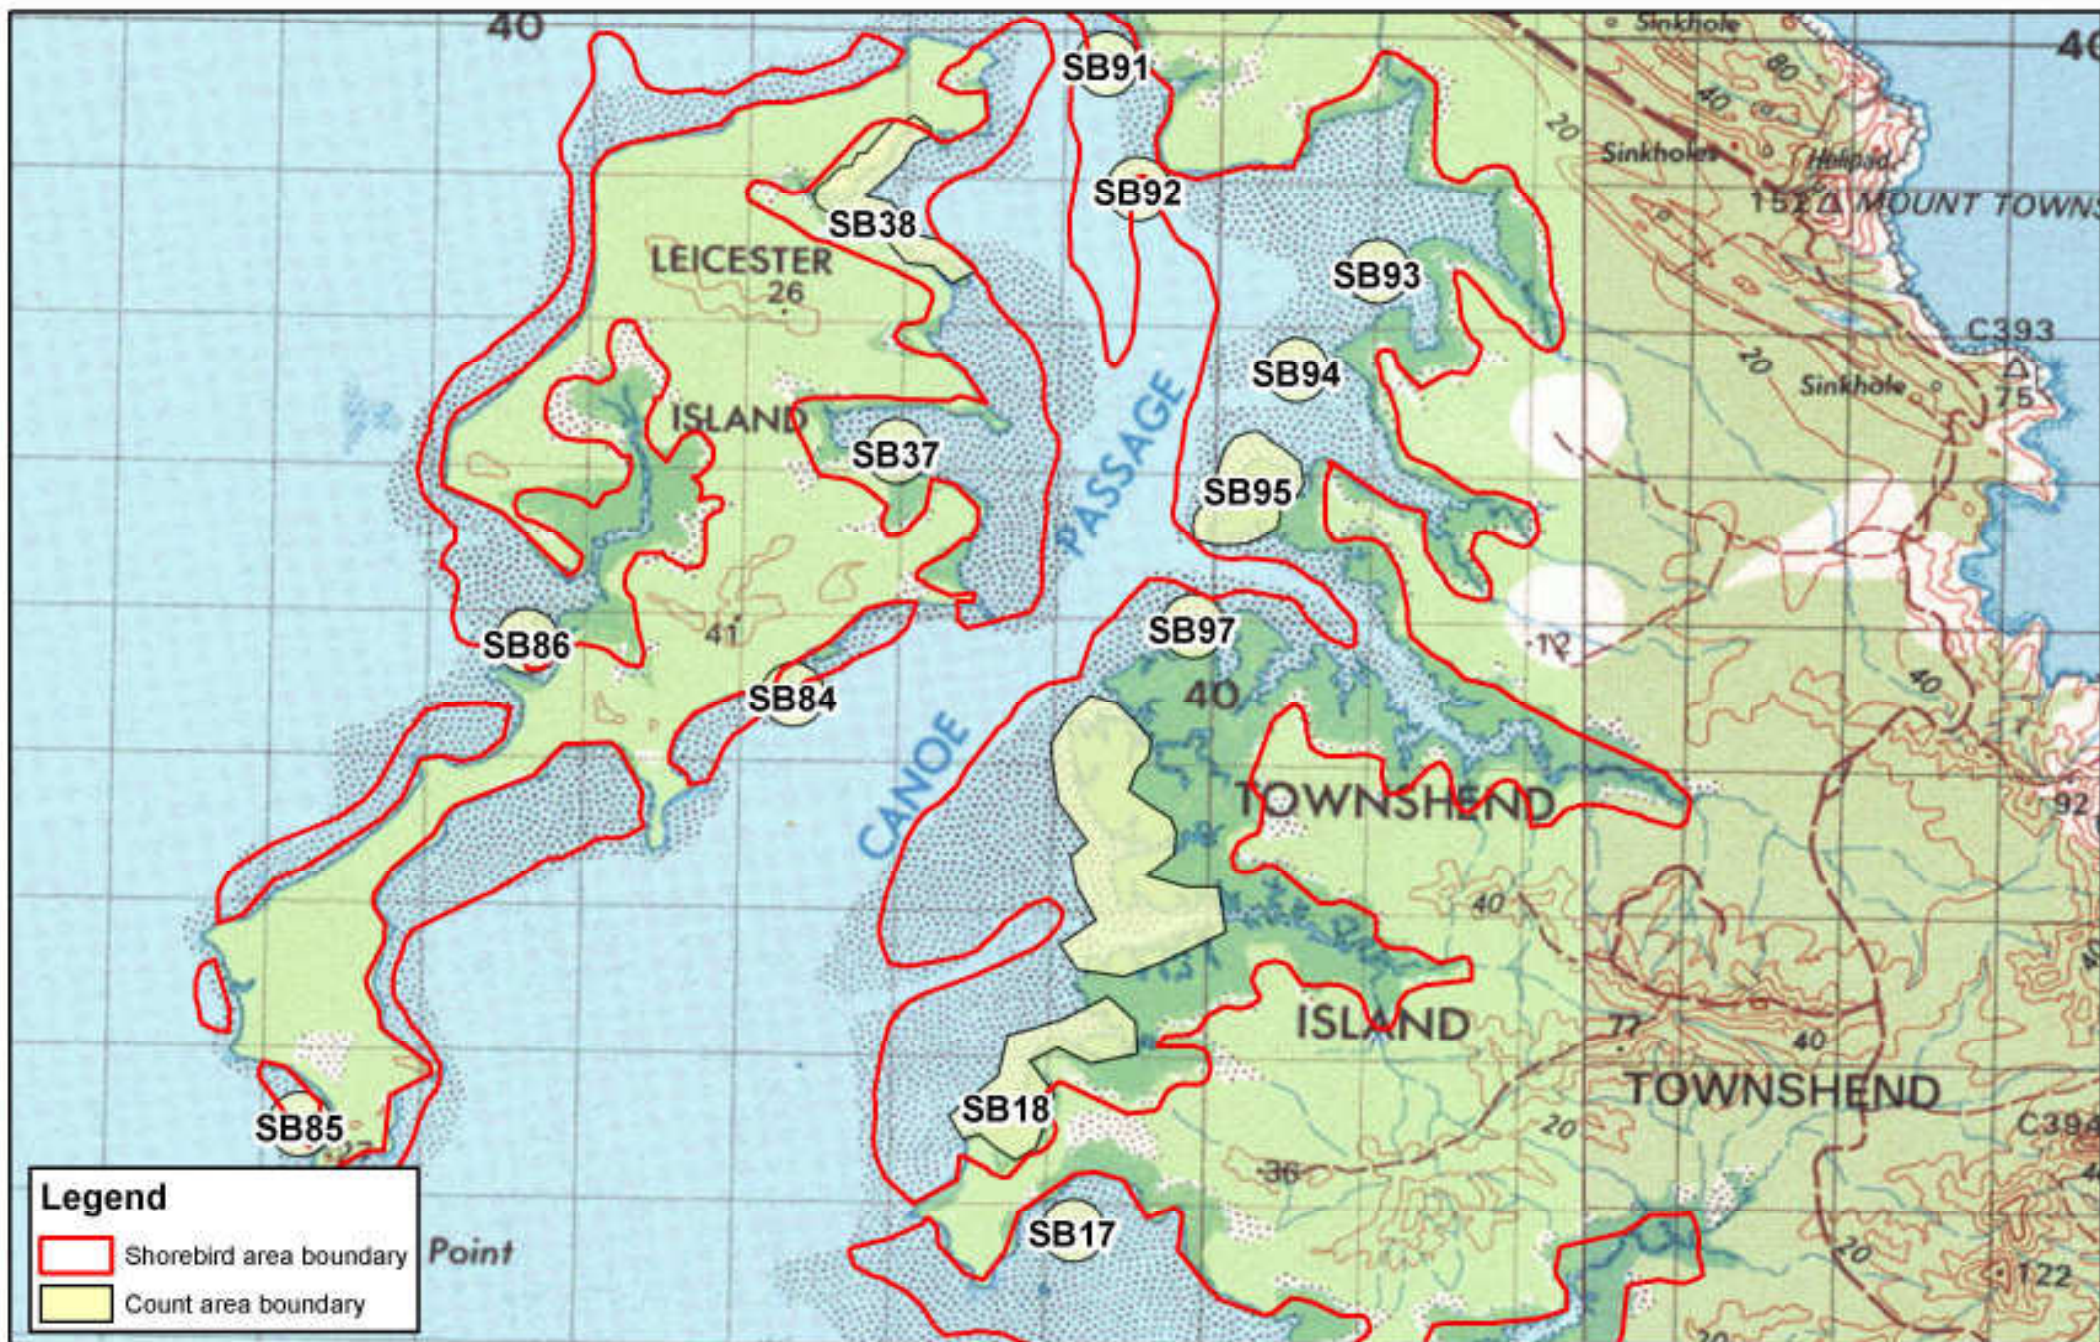

# Count areas within Shoalwater shorebird area

**Legend**

-  Shorebird area boundary
-  Count area boundary

# Count areas within Shoalwater shorebird area

# Count areas within Shoalwater shorebird area

0 0.30.6 1.2  
Kilometers