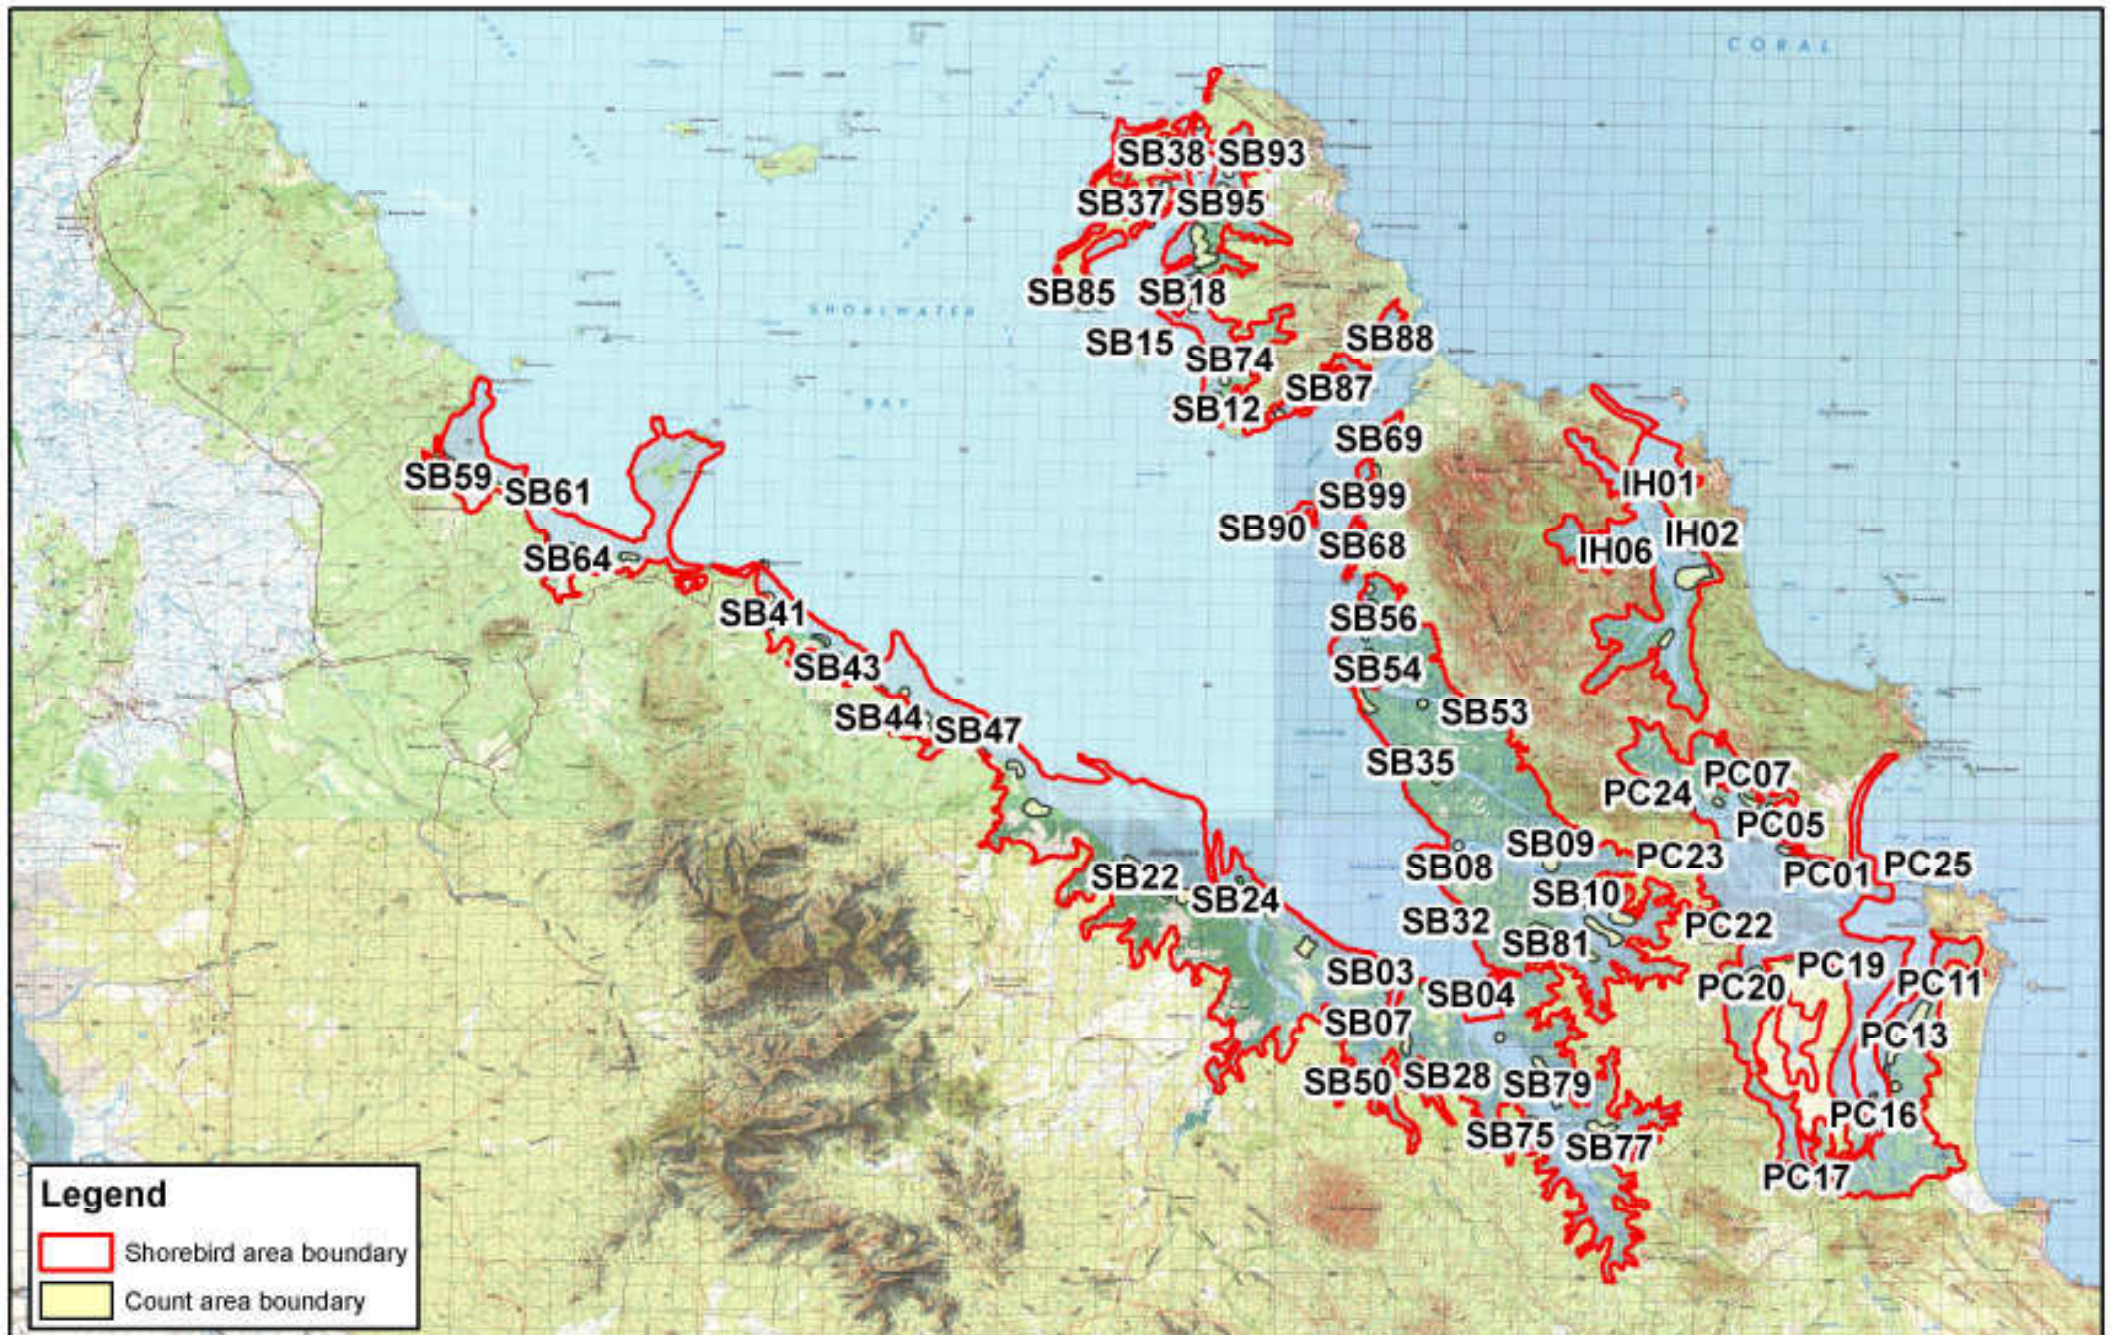

# Count areas within Shoalwater shorebird area

**Legend**

-  Shorebird area boundary
-  Count area boundary

# Count areas within Shoalwater shorebird area

# Count areas within Shoalwater shorebird area

0 0.30.6 1.2  
Kilometers