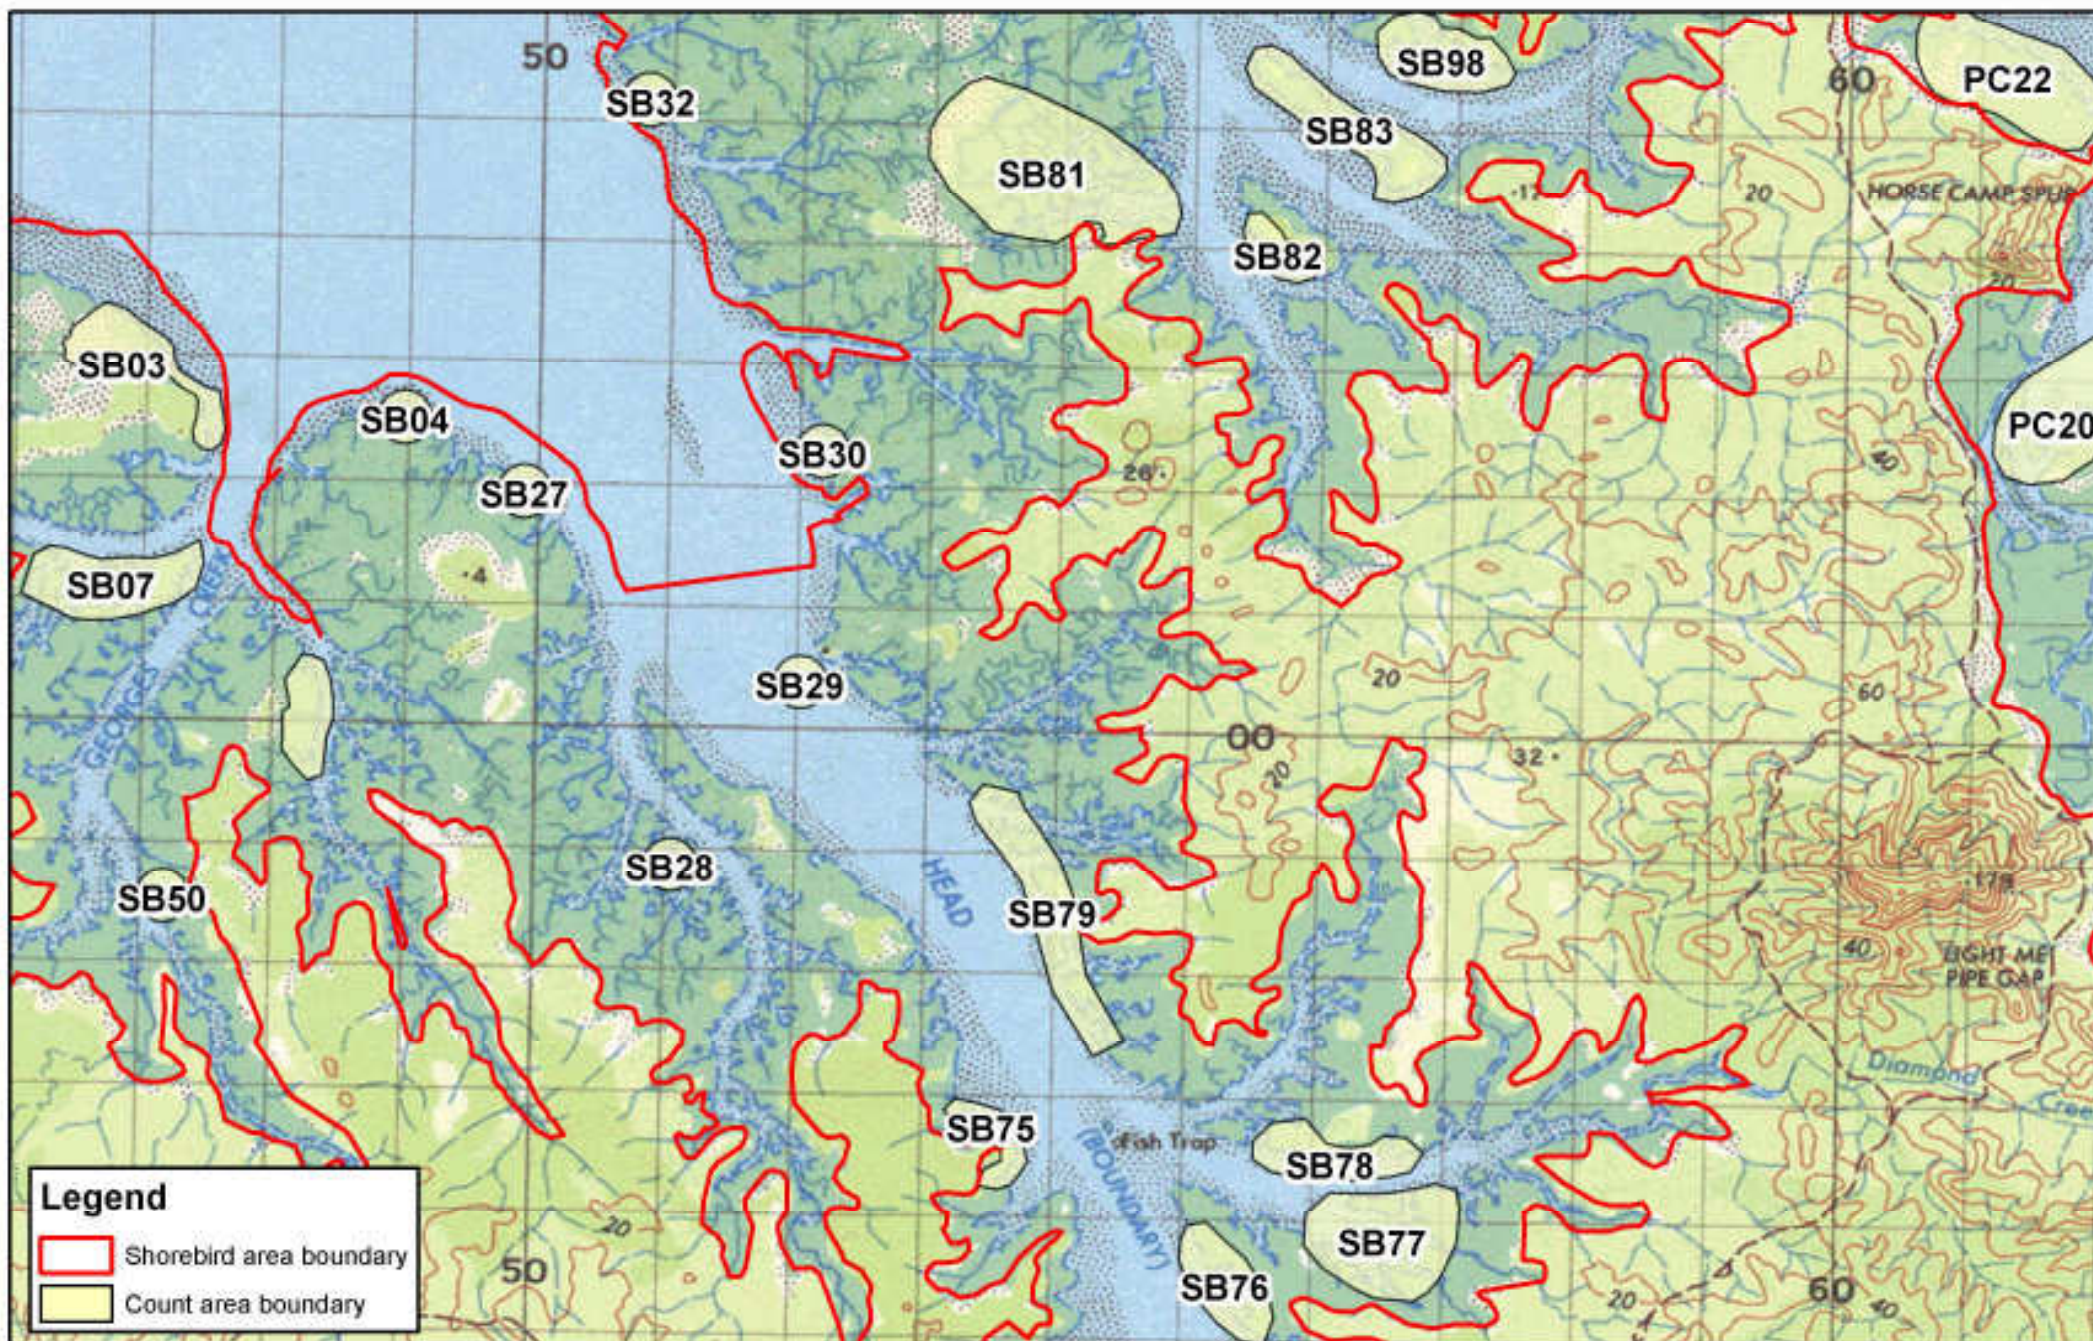

# Count areas within Shoalwater shorebird area

# Count areas within Shoalwater shorebird area

0 0.30.6 1.2  
Kilometers