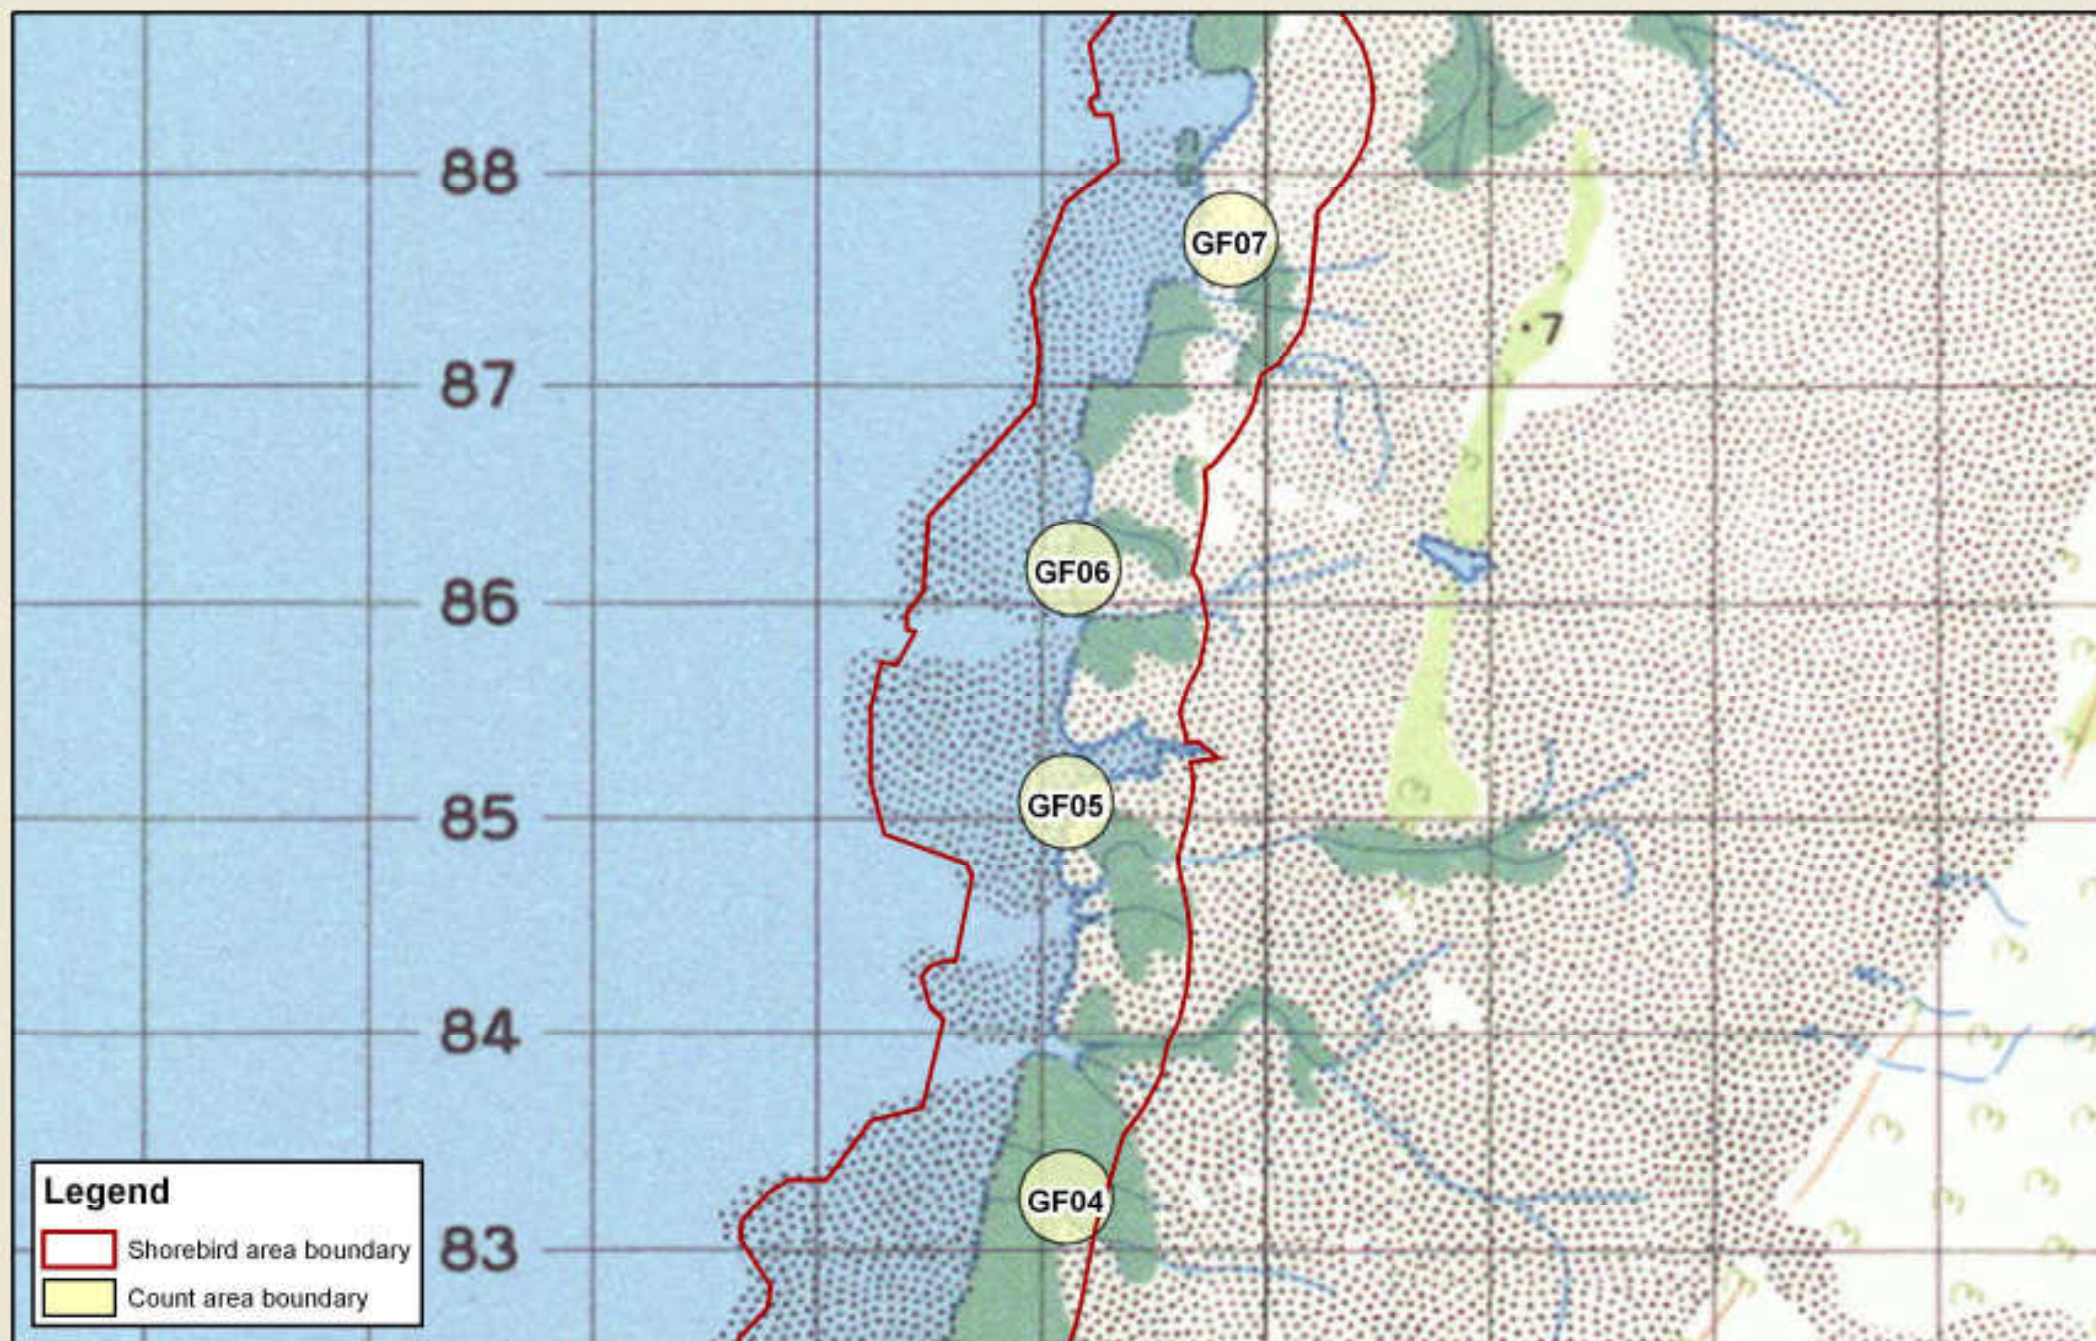

# Count areas within SE Gulf of Carpentaria shorebird area

# Count areas within SE Gulf of Carpentaria shorebird area

**Legend**

- Shorebird area boundary
- Count area boundary