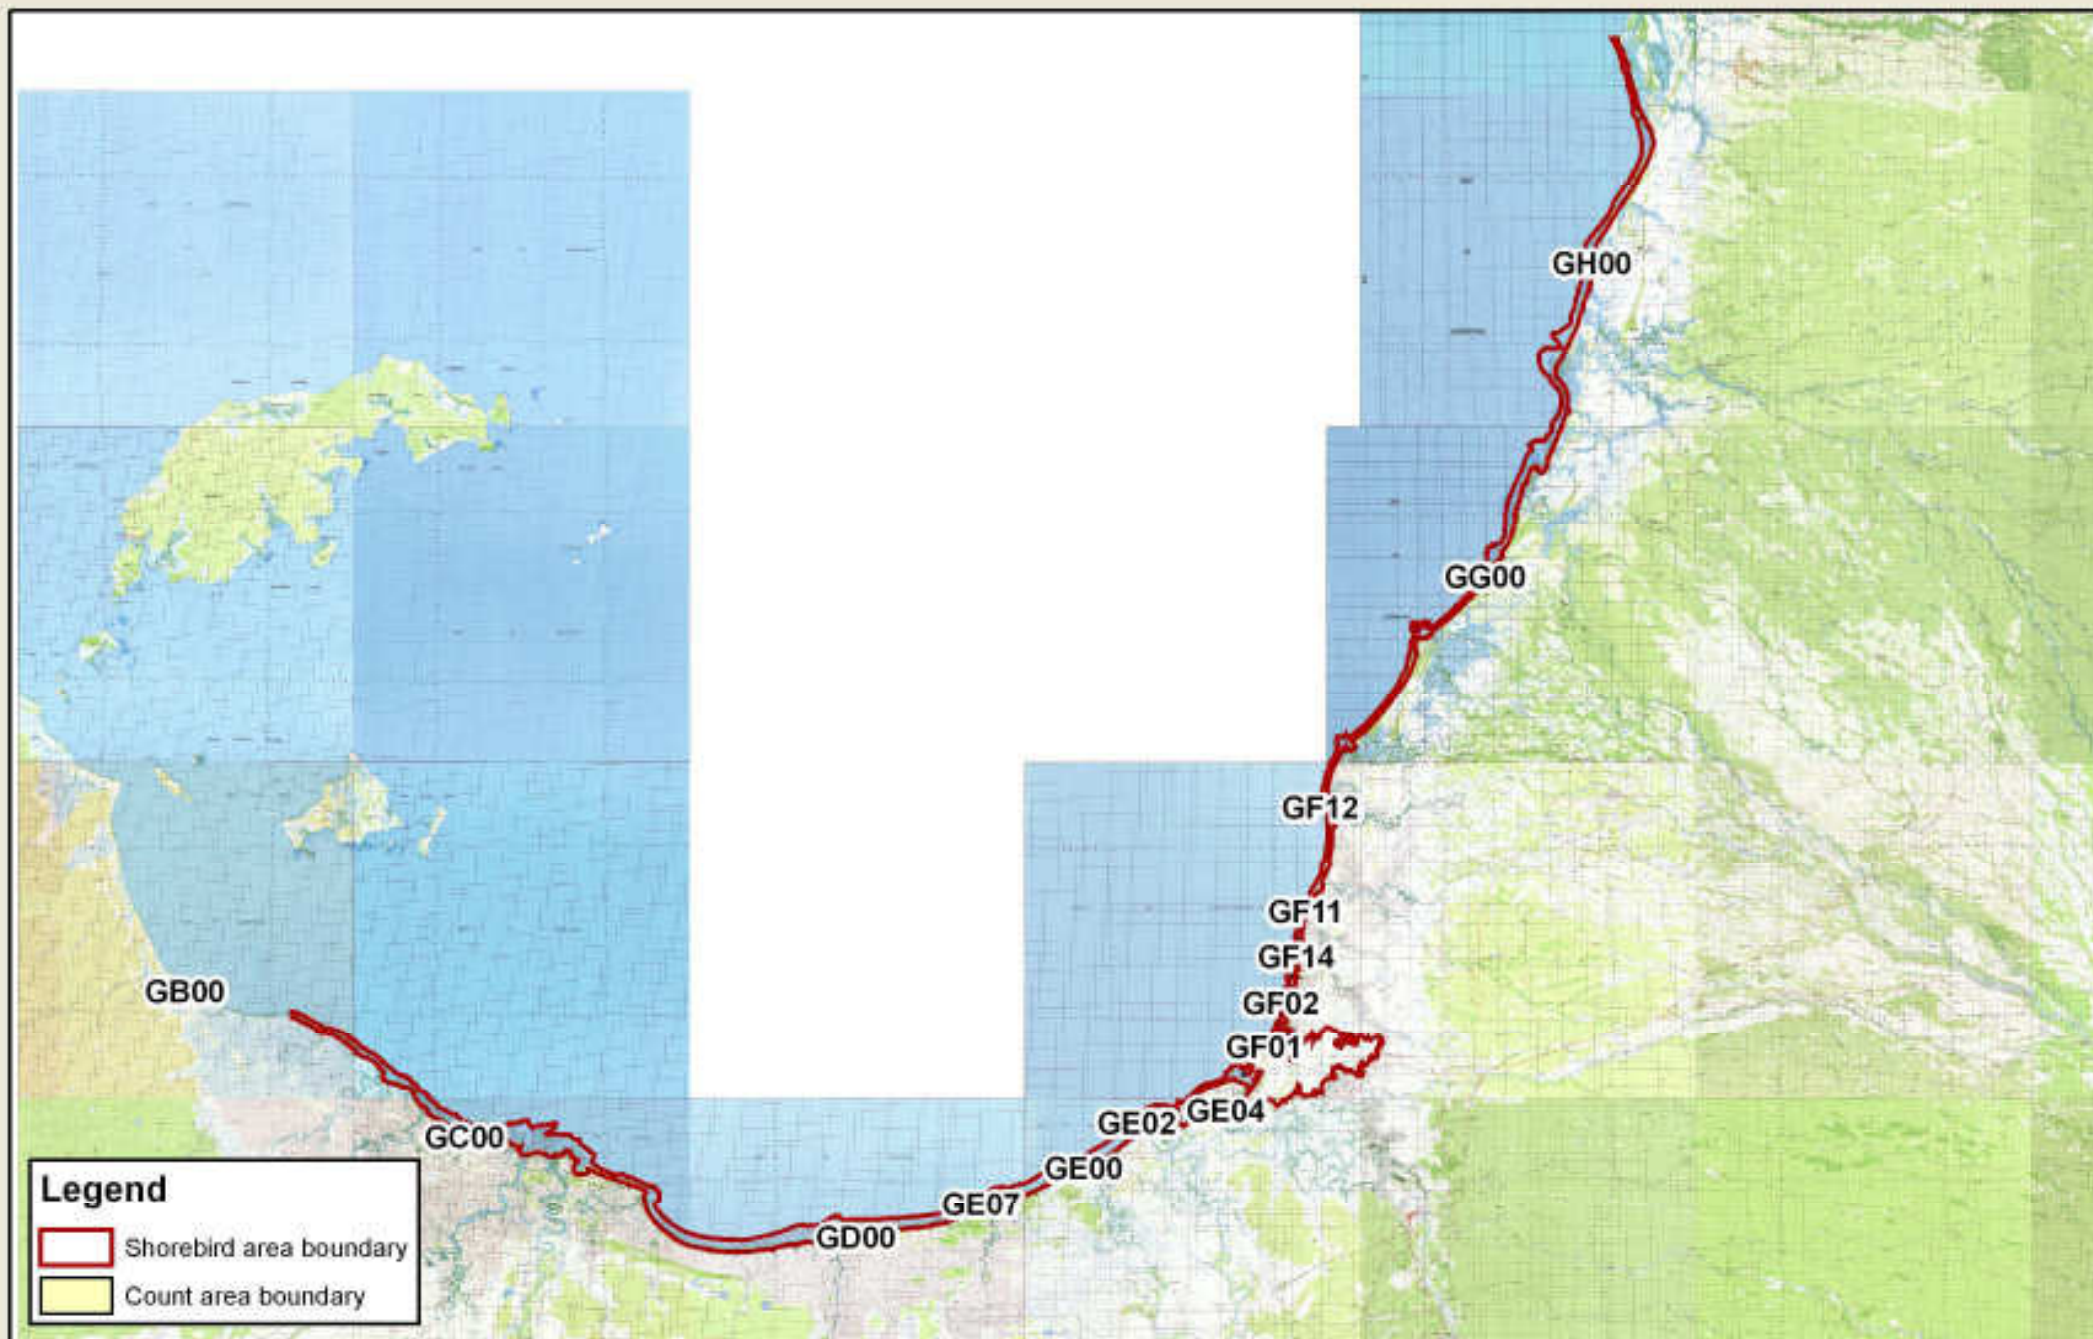

# Count areas within SE Gulf of Carpentaria shorebird area

# Count areas within SE Gulf of Carpentaria shorebird area

**Legend**

-  Shorebird area boundary
-  Count area boundary