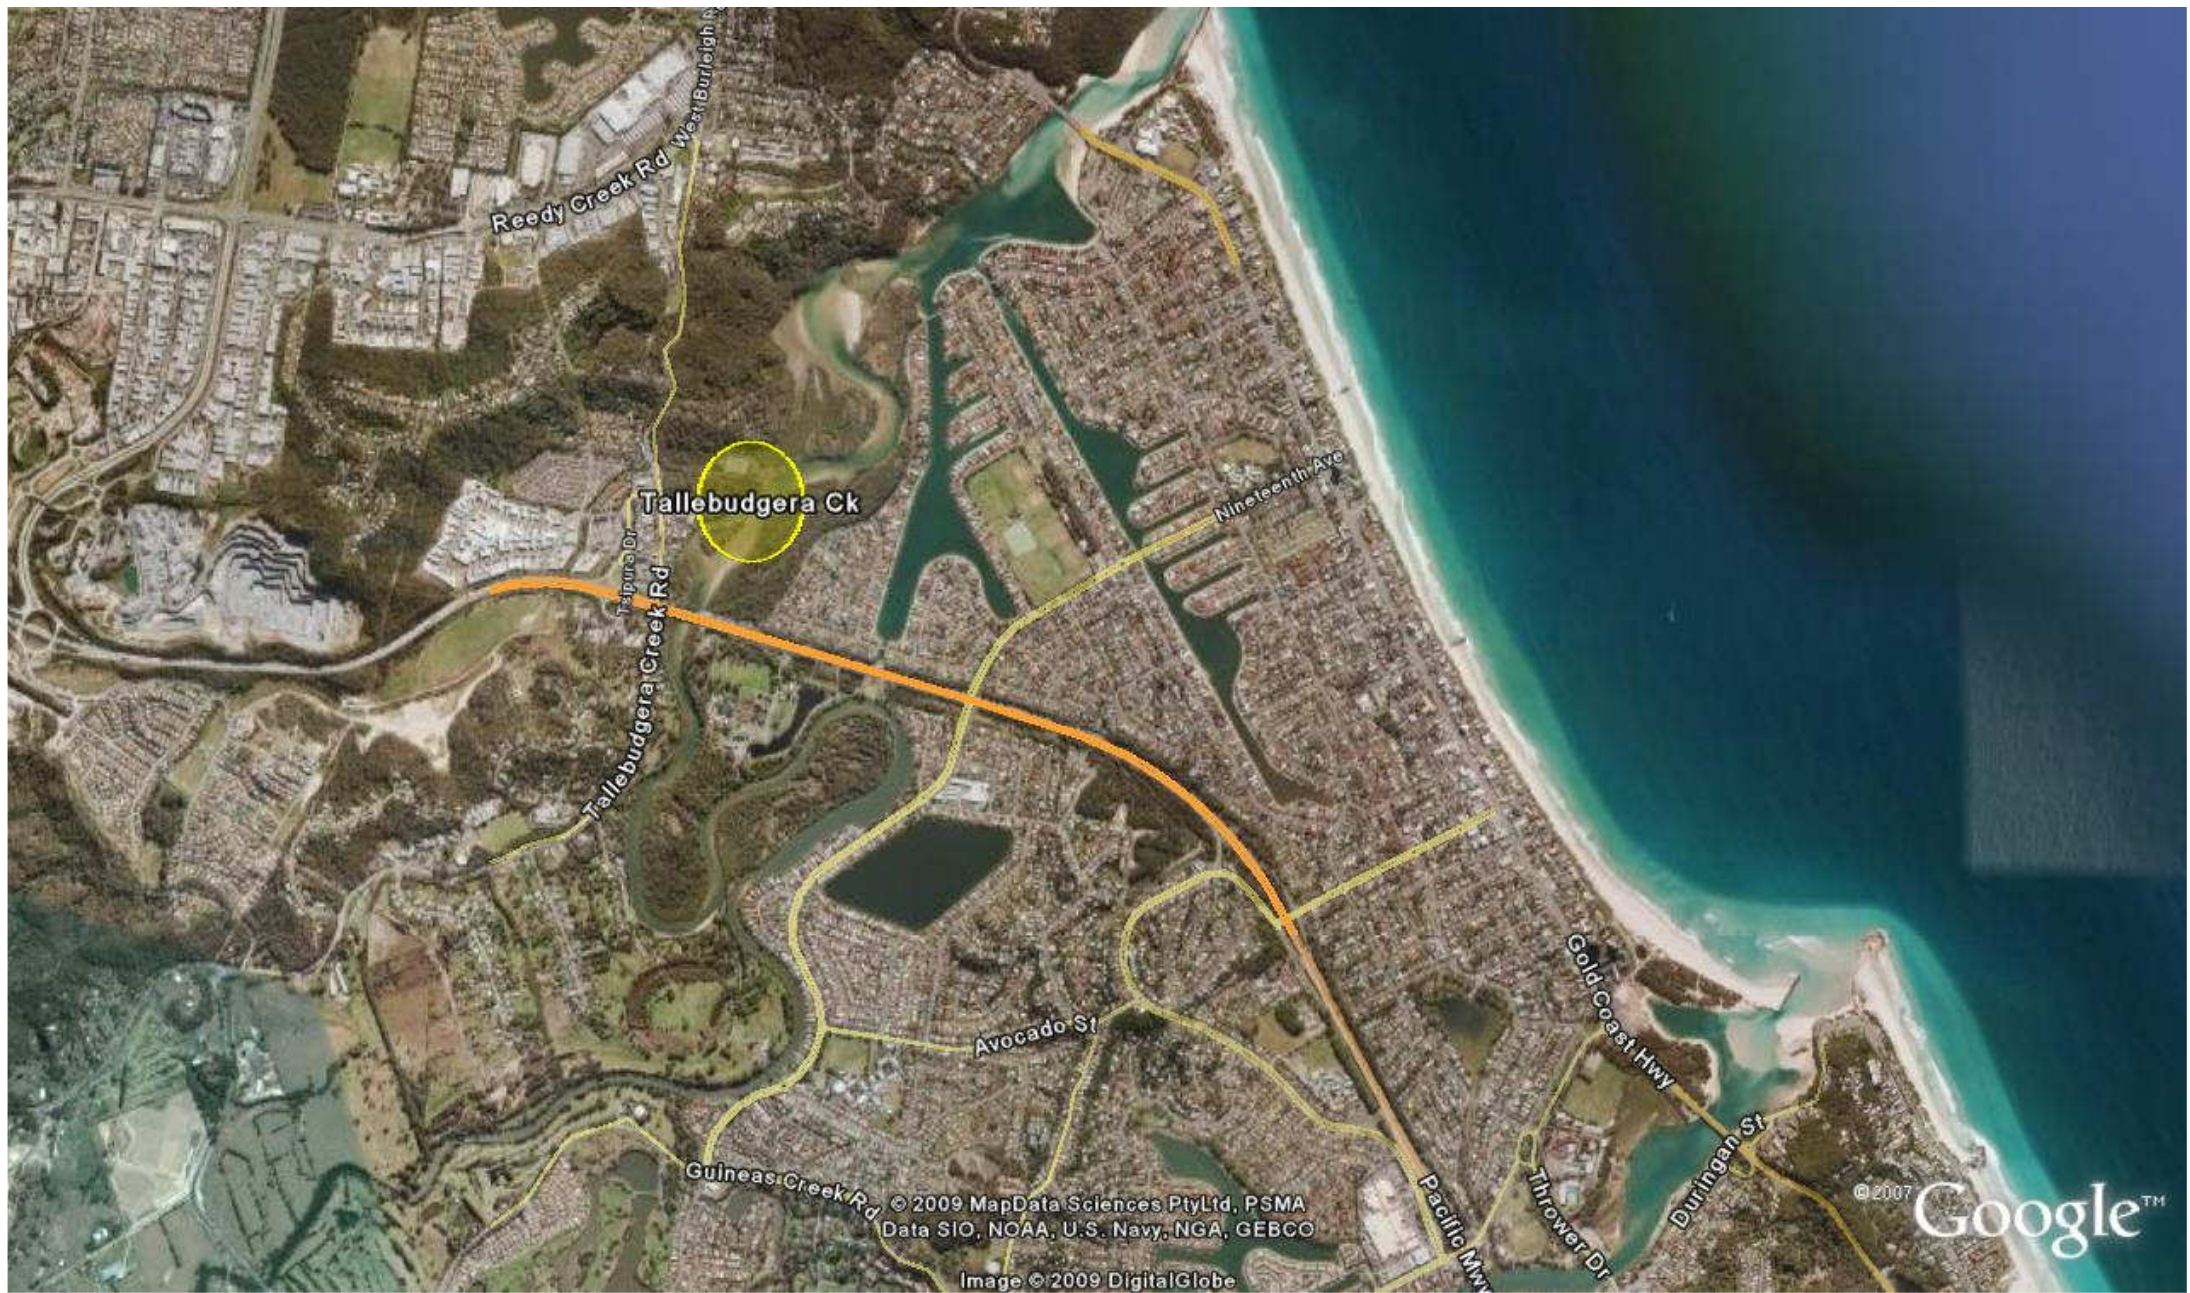

Tweed - Terranora Broadwater S6

Terranora Broadwater

Tweed - Trutes Bay

Trutes Wetlands

Duraby Creek Marsh

Terranora Rd

Tweed - Lillies Is

Tweed - Shallow Bay

Tweed - Tony's Island

Wommin Bay Rd

Chinderah Bay Dr

Kingscliffe Sewage Plant

© 2009 MapData Sciences Pty Ltd, PSMA

Image © 2009 TerraMetrics

Image © 2009 DigitalGlobe

© 2007

Google™

Reedy Creek Rd West Burleigh

Tallebudgera Ck

Nineteenth Ave

Tallebudgera Creek Rd

Avocado St

Guineas Creek Rd

Gold Coast Hwy