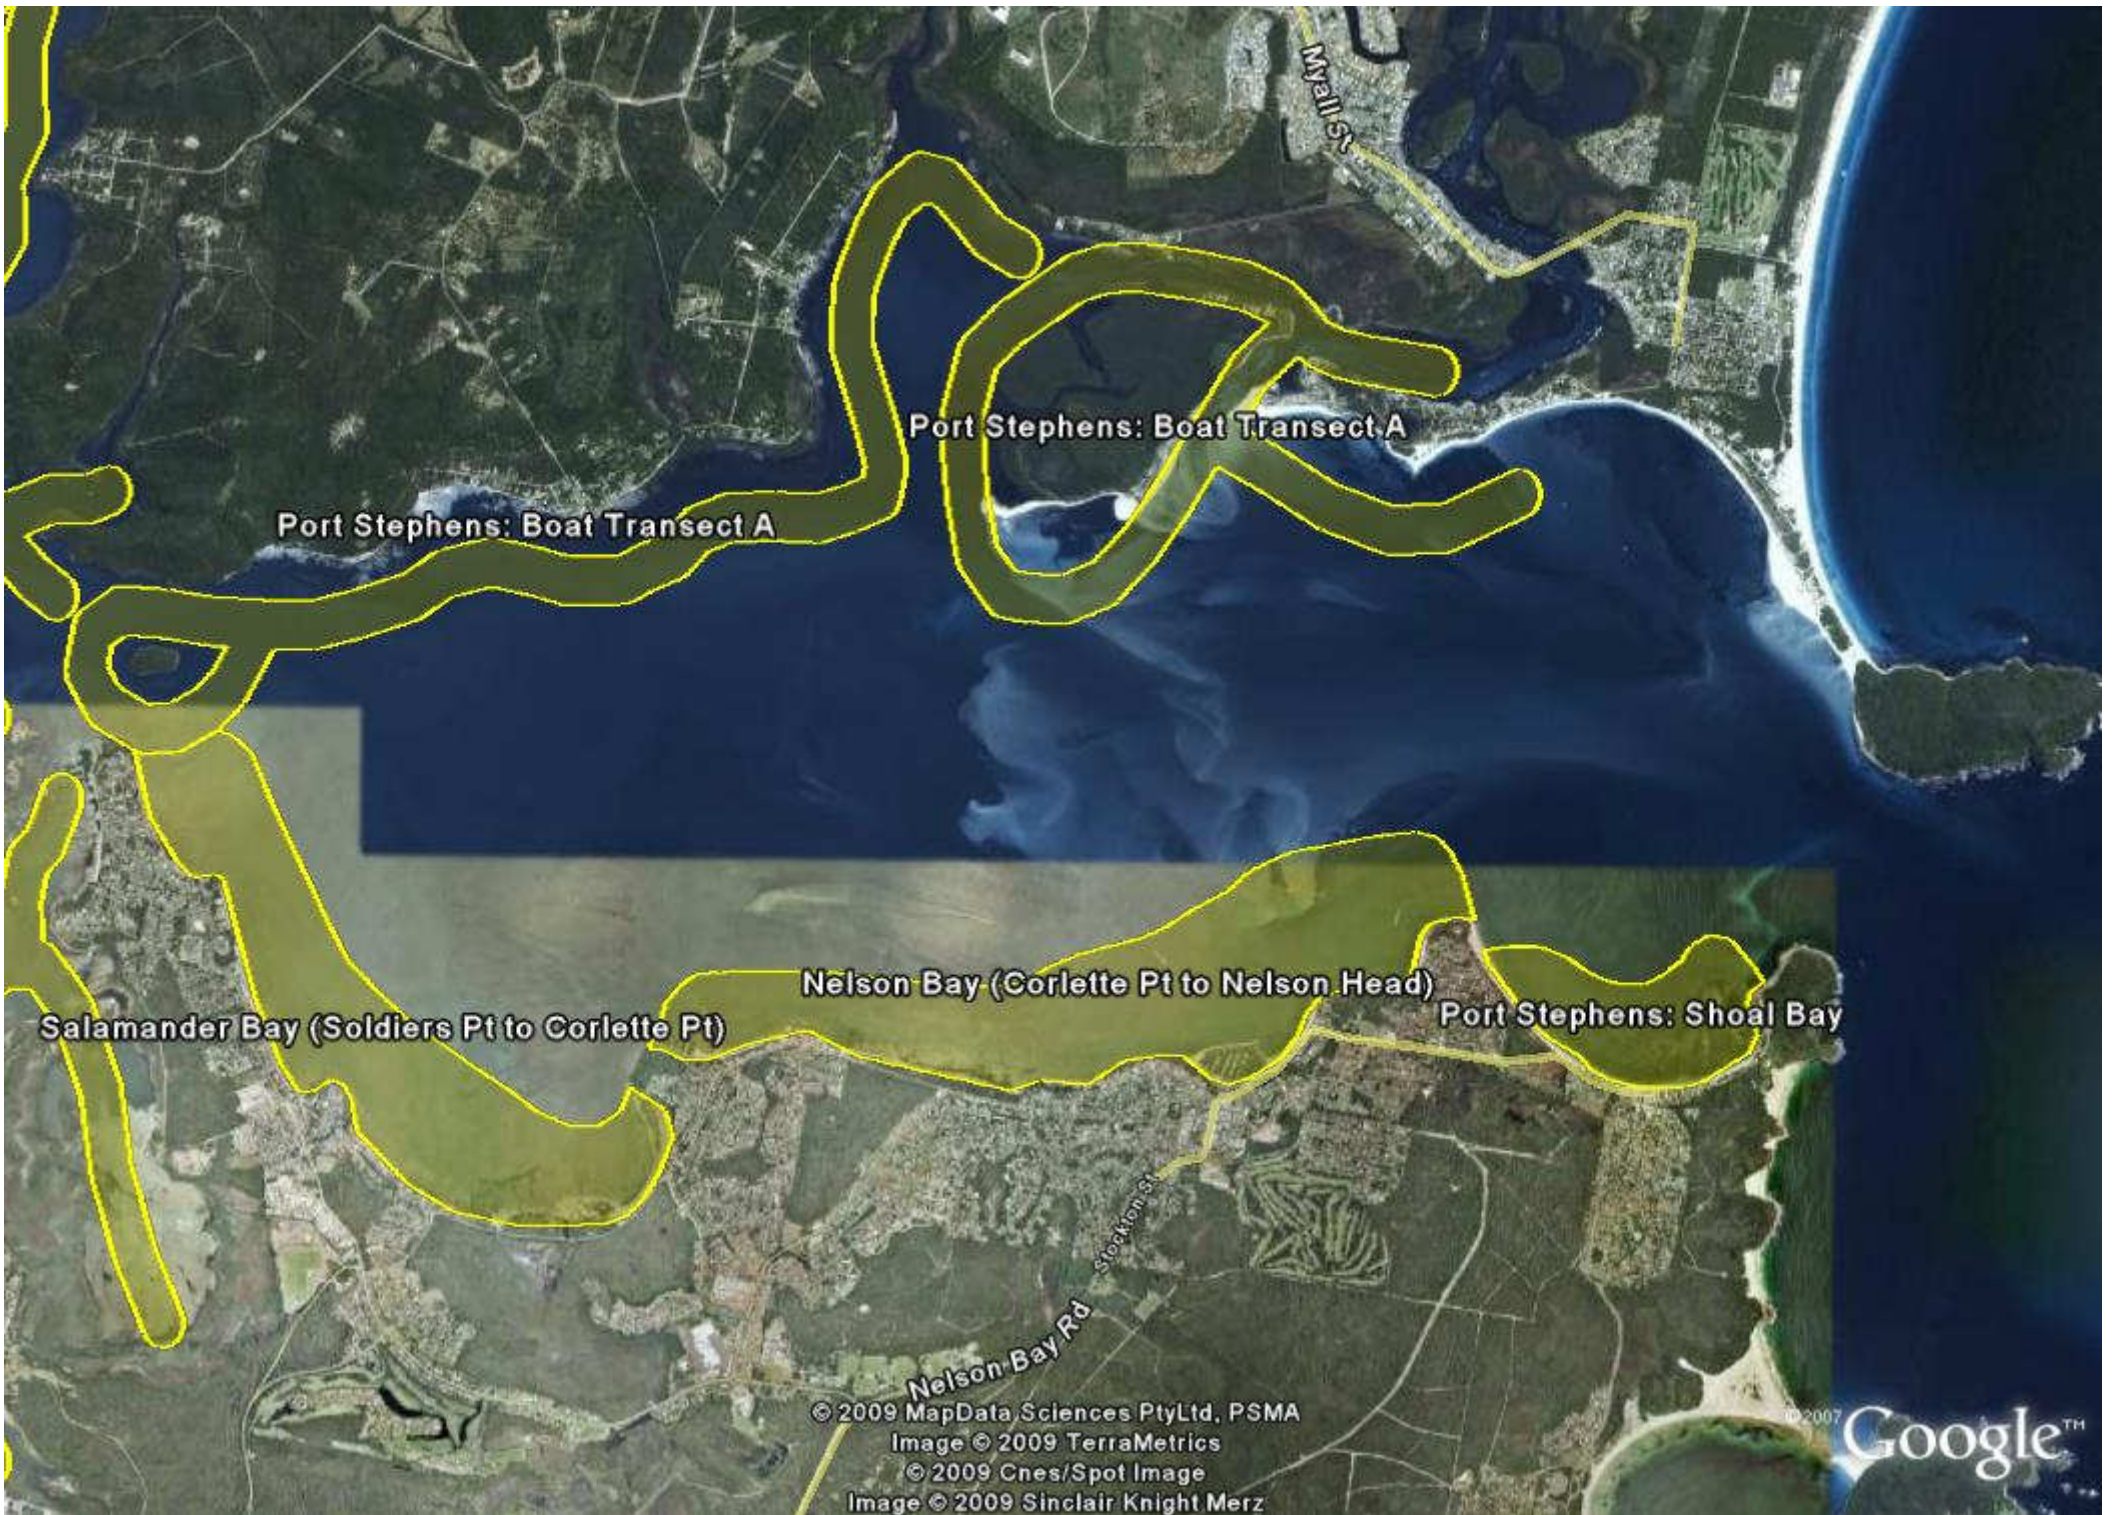

Pacific Hwy

Port Stephens: Boat Transect B

Port Stephens

Port Stephens: Boat Transect C

Salamander Bay (Soldiers F

Port Stephens: Boat Transect D

Port Stephens: Boat Transect E

© 2009 MapData Sciences PtyLtd, PSMA
Image © 2009 DigitalGlobe
© 2009 Cnes/Spot Image
Image © 2009 Sinclair Knight Merz

©2007 Google™

Port Stephens: Boat Transect A

Port Stephens: Boat Transect A

Salamander Bay (Soldiers Pt to Corlette Pt)

Nelson Bay (Corlette Pt to Nelson Head)

Port Stephens: Shoal Bay

© 2009 MapData Sciences PtyLtd, PSMA
Image © 2009 TerraMetrics
© 2009 Cnes/Spot Image
Image © 2009 Sinclair Knight Merz