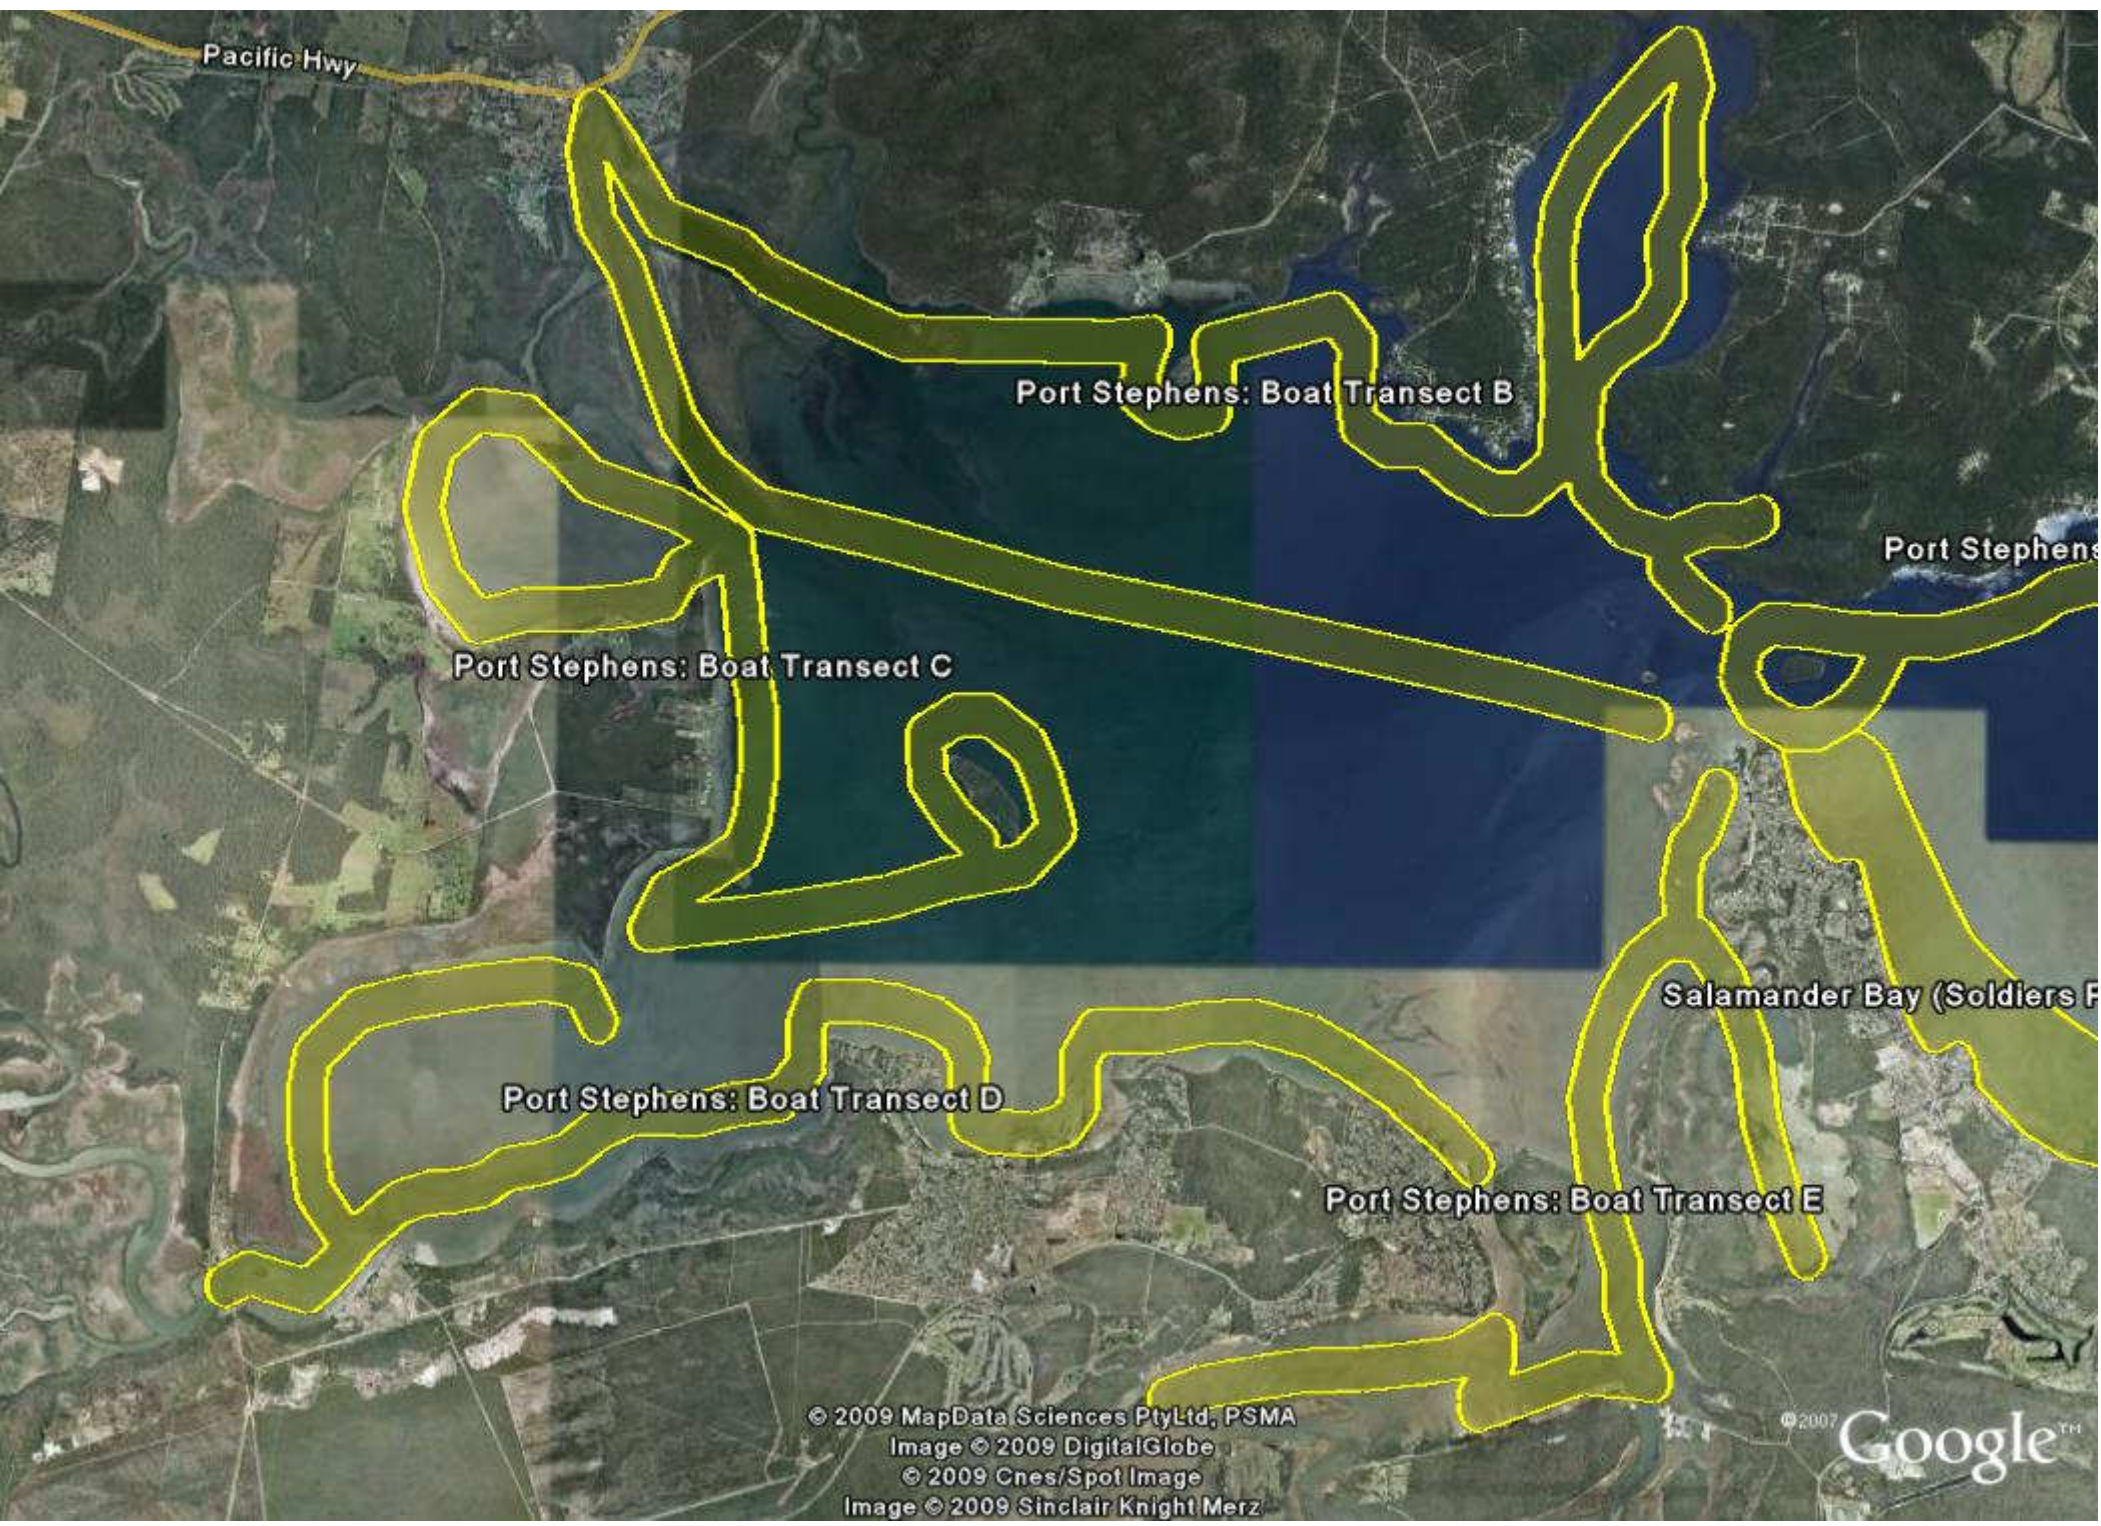

Pacific Hwy

Port Stephens: Boat Transect B

Port Stephens

Port Stephens: Boat Transect C

Salamander Bay (Soldiers F

Port Stephens: Boat Transect D

Port Stephens: Boat Transect E

© 2009 MapData Sciences PtyLtd, PSMA
Image © 2009 DigitalGlobe
© 2009 Cnes/Spot Image
Image © 2009 Sinclair Knight Merz

©2007 Google™

Port Stephens: Boat Transect A

Port Stephens: Boat Transect A

Salamander Bay (Soldiers Pt to Corlette Pt)

Nelson Bay (Corlette Pt to Nelson Head)

Port Stephens: Shoal Bay

© 2009 MapData Sciences PtyLtd, PSMA
Image © 2009 TerraMetrics
© 2009 Cnes/Spot Image
Image © 2009 Sinclair Knight Merz